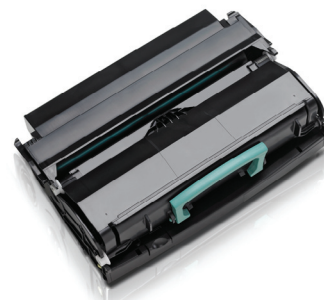

Dell 2350d/dn toner cartridge

Get the most out of your Dell printer with genuine Dell options and supplies

Toner cartridges²	Dell 2350d/dn black toner standard and ship-with capacity: approximately 2 000 pages; black toner high capacity: approximately 6 000 pages
Memory (RAM)	Dell 2350d: 32 MB standard; upgradable to 160 MB maximum using optional 128 MB module; Dell 2350dn: 32 MB standard; upgradable to 288 MB maximum using optional 256 MB module
Connectivity	High-speed USB 2.0 port, Parallel IEEE-1284, 10/100 base TX RJ45 Ethernet port (Dell 2350dn)
Paper handling	Input: standard 250 sheet covered drawer + 50 sheet multipurpose feeder; optional 550 sheet drawer; output: 150 sheet bin
Service and support³	1 Year Next Business Day Service after Remote Diagnosis; Optional: extended service options available during term of warranty for up to four years