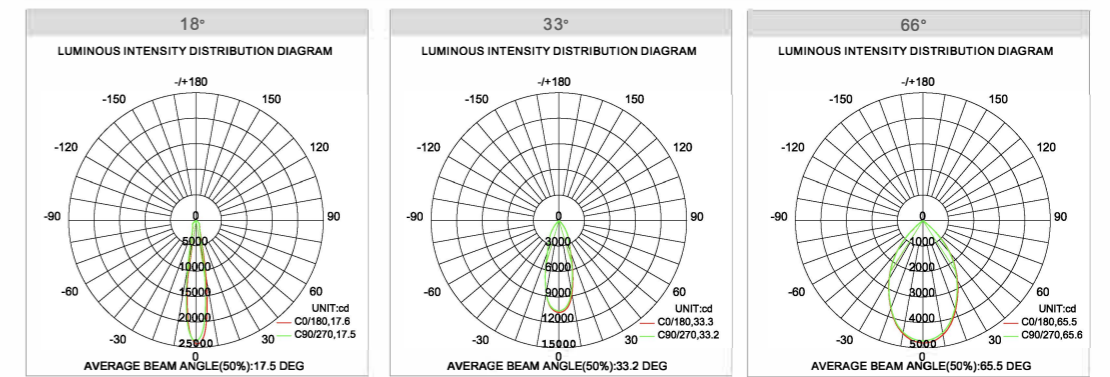

>> IES