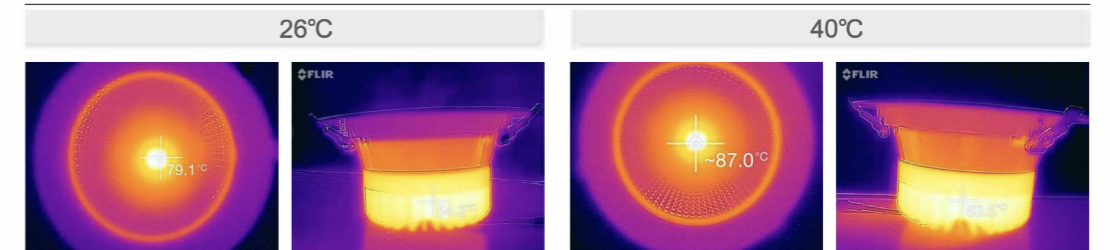

>> Working Temperature