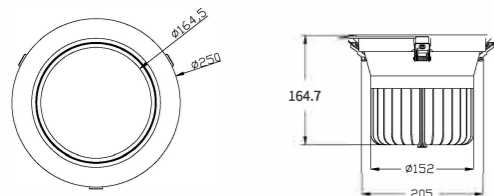

85W 2-WAY ROTATABLE DOWNLIGHT

>> Product Features

- LED Power : 85W
- Lamp Consumption : 90W
- Net Weight : 2.1kg
- SDCM : <4
- Dimension : $\phi 250 \times H165\text{mm(A/B)}$
- Cutout : $\phi 205-230\text{mm}$
- Input Voltage : 100-277VAC
- Color of Frame : white/ black/ silver
- Lifespan : 50000 hrs
- Warranty : 5 years

Dimmable

>> Datasheet

Type A/B (Note: ***means A or B.)

Part No.	COB brand	CCT	Output			Beam angle	UGR
			CRI80	CRI90	CRI96		
COB 85W*250	In Ui (Epistar)	2700K-7000K Available	8500-9000lm	8200-8600lm	7700-8200lm	30°/40°/65°	10-17
COB 85W*250	CITIZEN		8500-9000lm	8200-8600lm	7700-8200lm	15°/24°/45°	10-17

>> IES

>> Working Temperature

>> Packing

TYPE A

TYPE B