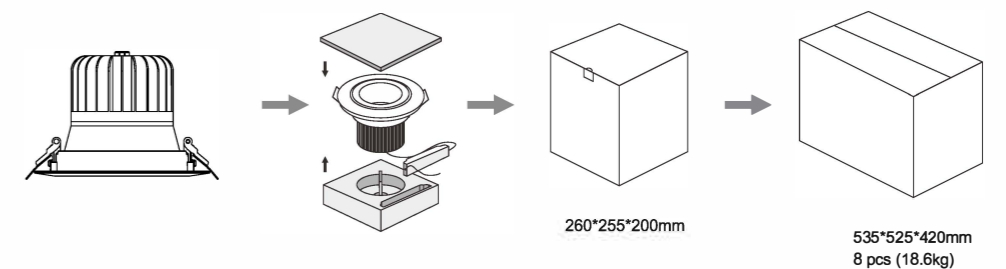

>> Packing