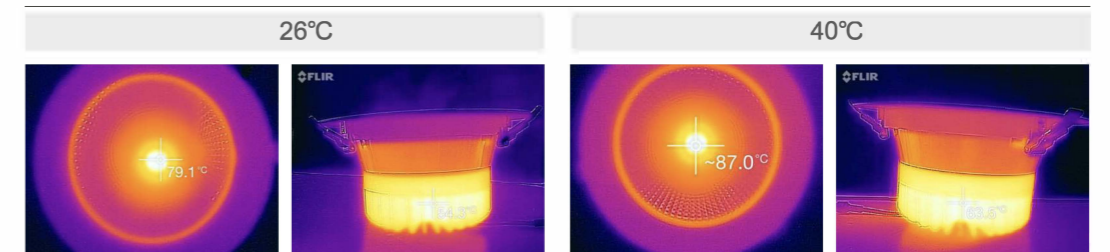

>> Working Temperature