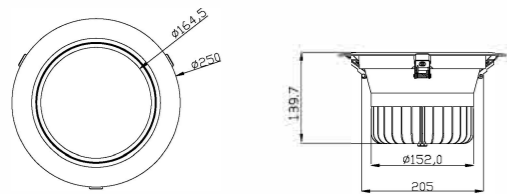

70W 2-WAY ROTATABLE DOWNLIGHT

>> Product Features

- LED Power : 70W
- Lamp Consumption : 75W
- Net Weight : 1.8kg
- SDCM : <4
- Dimension : $\phi 250 \times H140 \text{mm (A/B)}$
- Cutout : $\phi 205-230 \text{mm}$
- Input Voltage : 100-277VAC
- Color of Frame : white/ black/ silver
- Lifespan : 50000 hrs
- Warranty : 5 years

Dimmable

>> Datasheet

Type A/B (Note: *** means A or B.)

Part No.	COB brand	CCT	Output			Beam angle	UGR
			CRI80	CRI90	CRI96		
COB 70W*250	In Ui (Epistar)	2700K-7000K Available	7500-8000lm	6800-7100lm	6000-6500lm	30°/40°/65°	10-17
COB 70W*250	CITIZEN		7500-8000lm	7200-7600lm	6000-6500lm	15°/24°/45°	10-17

>> IES

>> Working Temperature

>> Packing

TYPE A

TYPE B