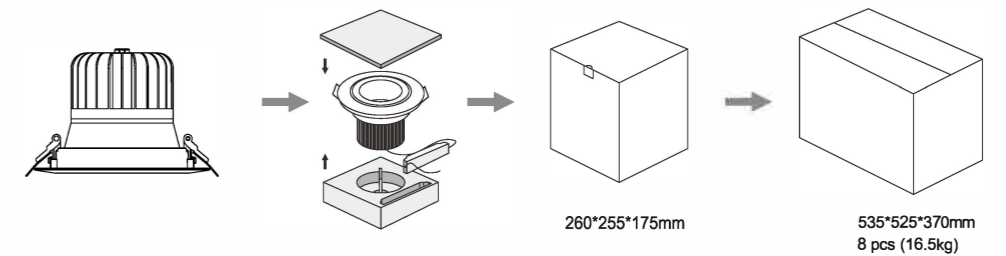

>> Packing