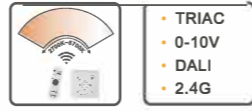

70W 2-WAY ROTATABLE DOWNLIGHT

>> Product Features

- LED Power : 70W
- Lamp Consumption : 75W
- Net Weight : 1.8kg
- SDCM : <4
- Dimension : $\phi 250 \times H140 \text{mm (A/B)}$
- Cutout : $\phi 205-230 \text{mm}$
- Input Voltage : 100-277VAC
- Color of Frame : white/ black/ silver
- Lifespan : 50000 hrs
- Warranty : 5 years

Dimmable

>> Datasheet

Type A/B (Note: *** means A or B.)

Part No.	COB brand	CCT	Output			Beam angle	UGR
			CRI80	CRI90	CRI96		
COB 70W*250	In Ui (Epistar)	2700K-7000K Available	7500-8000lm	6800-7100lm	6000-6500lm	30°/40°/65°	10-17
COB 70W*250	CITIZEN		7500-8000lm	7200-7600lm	6000-6500lm	15°/24°/45°	10-17

>> IES

>> Working Temperature

>> Packing

TYPE A

TYPE B