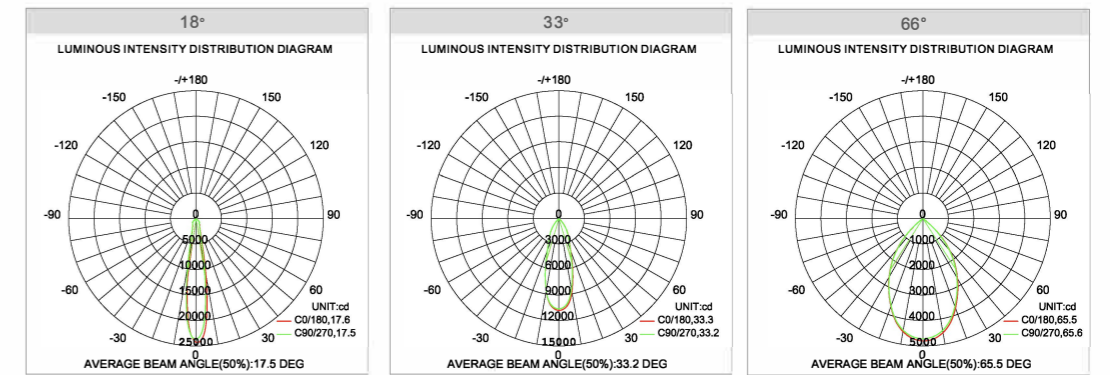

>> IES