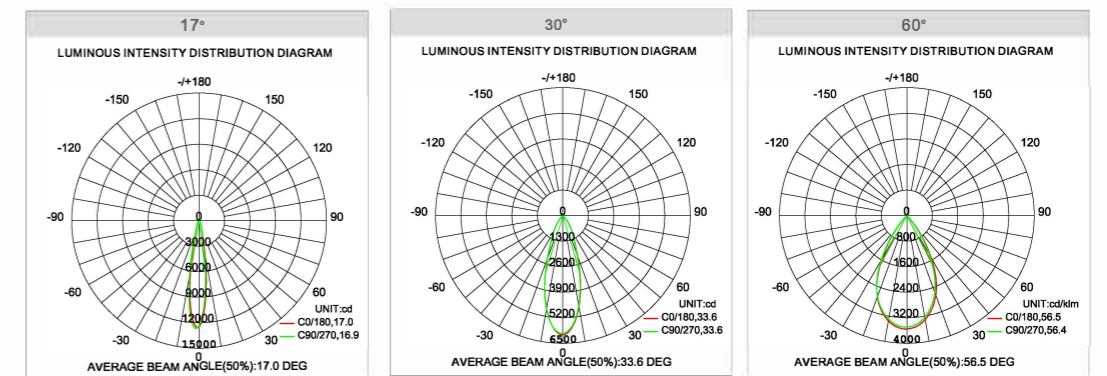

>> IES