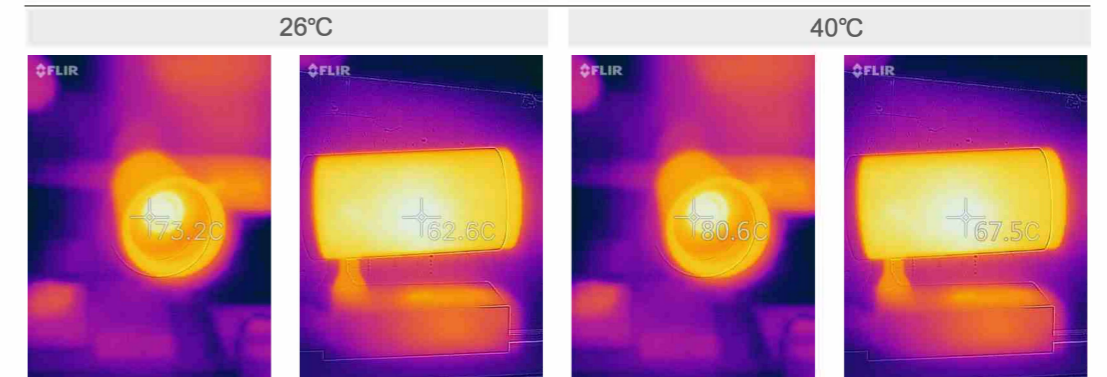

>> Working Temperature