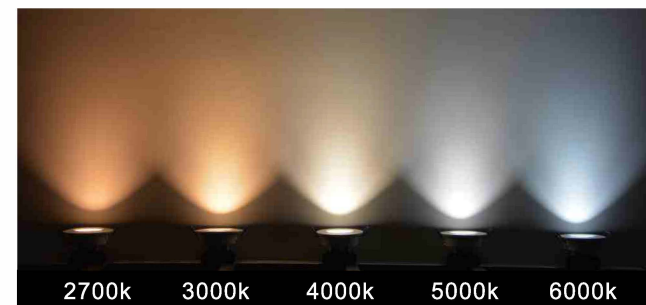

30W SUPER ARM LED TRACK LIGHT

>> Product Features

LED Power : 30W
 Lamp Consumption : 33W
 Net Weight : 0.85kg
 SDCM : <4
 Dimension : $\phi 99 \times H149 \text{mm}$
 Input Voltage : 100-277VAC
 Color of Frame : white/ black
 Track Adapter : 2-way/3-way/4-way
 Lifespan : 50000 hrs
 Warranty : 5 years

>> Datasheet

Part No.	COB brand	CCT	Output			Beam angle
			CRI80	CRI90	CRI97	
ETL30WS99	(Epistar)	2700K-7000K Available	3000-3500lm	2500-2900lm	2200-2500lm	30°/40°/60°
STL30WS99	(Epistar)		3500-3800lm	3100-3500lm	2700-3000lm	
CTL30WS99	CITIZEN		3200-3500lm	2900-3200lm	2500-2700lm	15°/24°/40°