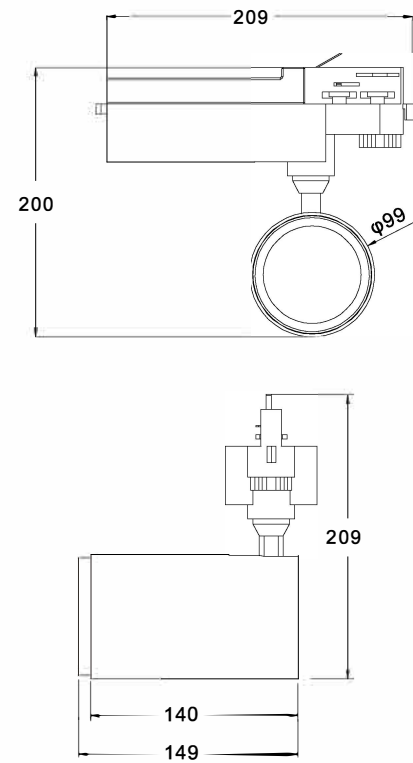

30W SUPER ARM LED TRACK LIGHT

>> Product Features

LED Power : 30W
 Lamp Consumption : 33W
 Net Weight : 0.85kg
 SDCM : <4
 Dimension : $\phi 99 \times H149 \text{mm}$
 Input Voltage : 100-277VAC
 Color of Frame : white/ black
 Track Adapter : 2-way/3-way/4-way
 Lifespan : 50000 hrs
 Warranty : 5 years

>> Datasheet

Part No.	COB brand	CCT	Output			Beam angle
			CRI80	CRI90	CRI97	
ETL30WS99	(Epistar)	2700K-7000K Available	3000-3500lm	2500-2900lm	2200-2500lm	30°/40°/60°
STL30WS99	(Epistar)		3500-3800lm	3100-3500lm	2700-3000lm	
CTL30WS99	CITIZEN		3200-3500lm	2900-3200lm	2500-2700lm	15°/24°/40°