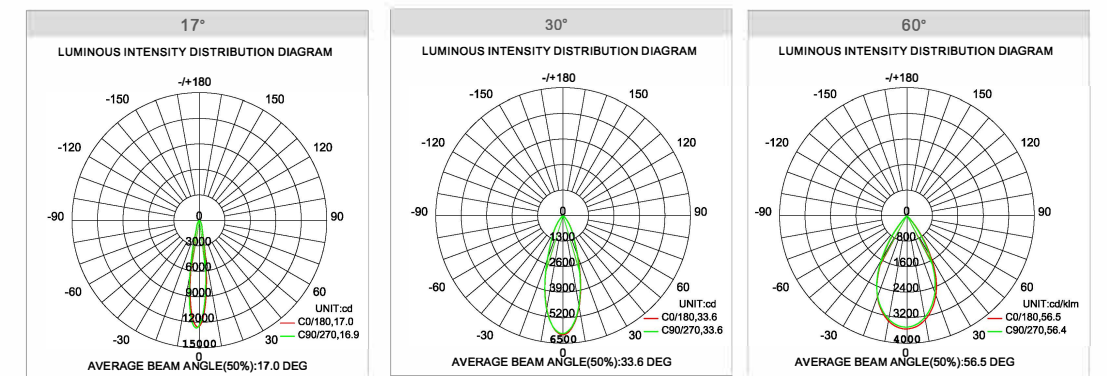

>> IES