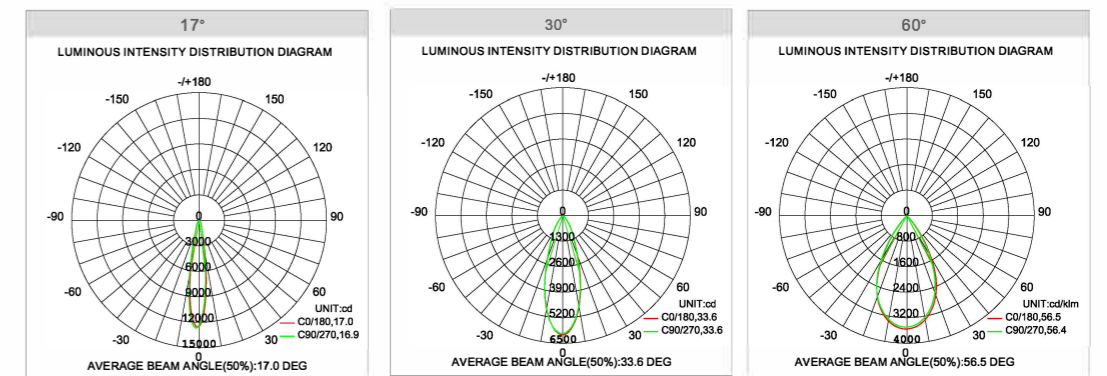

>> IES