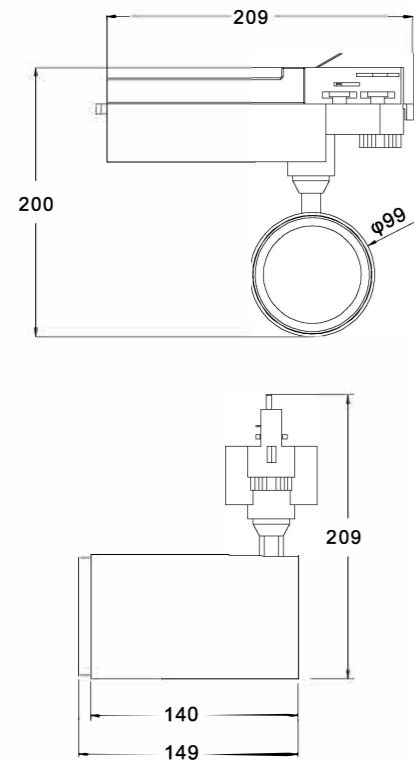

25W SUPER ARM LED TRACK LIGHT

>> Product Features

LED Power : 25W
 Lamp Consumption : 28W
 Net Weight : 0.85kg
 SDCM : <4
 Dimension : $\phi 99 \times H149 \text{mm}$
 Input Voltage : 100-277VAC
 Color of Frame : white/ black
 Track Adapter : 2-way/3-way/4-way
 Lifespan : 50000 hrs
 Warranty : 5 years

>> Datasheet

Part No.	COB brand	CCT	Output			Beam angle
			CRI80	CRI90	CRI97	
ETL25WS99	(Epistar)	2700K-7000K Available	2500-2900lm	2500-2900lm	2200-2500lm	30°/40°/60°
STL25WS99	(Epistar)		2900-3100lm	3100-3500lm	2700-3000lm	
CTL25WS99	CITIZEN		2700-2900lm	2900-3200lm	2500-2700lm	15°/24°/40°