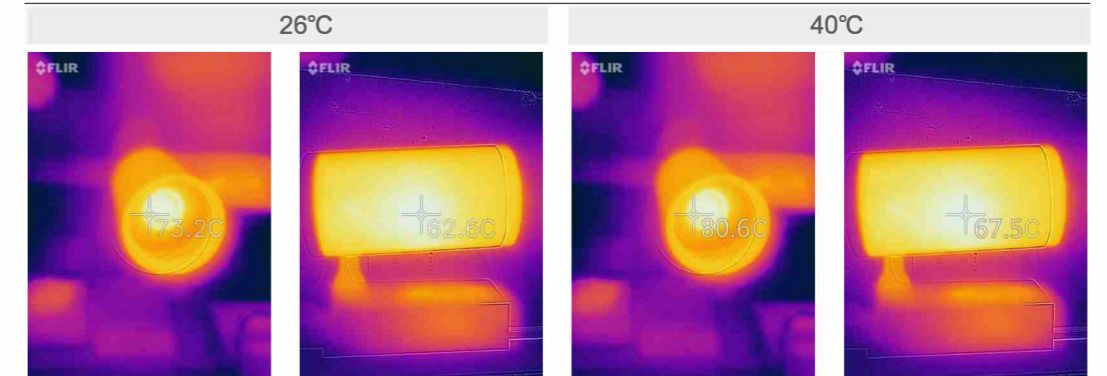

>> Working Temperature