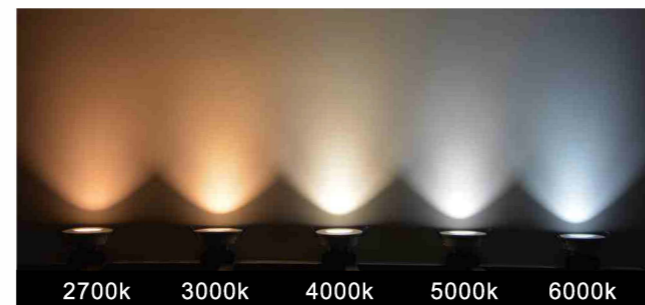

25W SUPER ARM LED TRACK LIGHT

>> Product Features

LED Power : 25W
 Lamp Consumption : 28W
 Net Weight : 0.85kg
 SDCM : <4
 Dimension : $\phi 99 \times H149 \text{mm}$
 Input Voltage : 100-277VAC
 Color of Frame : white/ black
 Track Adapter : 2-way/3-way/4-way
 Lifespan : 50000 hrs
 Warranty : 5 years

>> Datasheet

Part No.	COB brand	CCT	Output			Beam angle
			CRI80	CRI90	CRI97	
ETL25WS99	(Epistar)	2700K-7000K Available	2500-2900lm	2500-2900lm	2200-2500lm	30°/40°/60°
STL25WS99	(Epistar)		2900-3100lm	3100-3500lm	2700-3000lm	
CTL25WS99	CITIZEN		2700-2900lm	2900-3200lm	2500-2700lm	15°/24°/40°