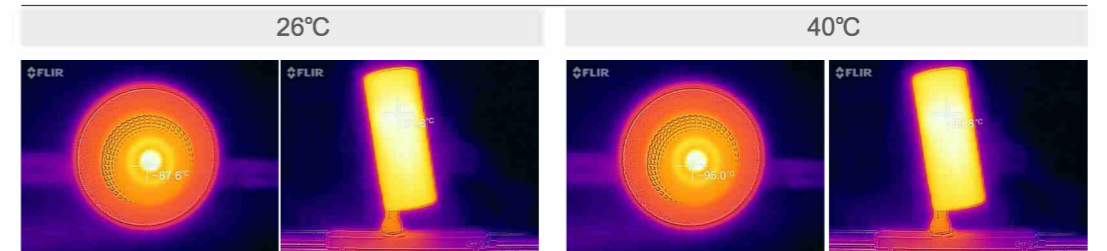

>> Working Temperature