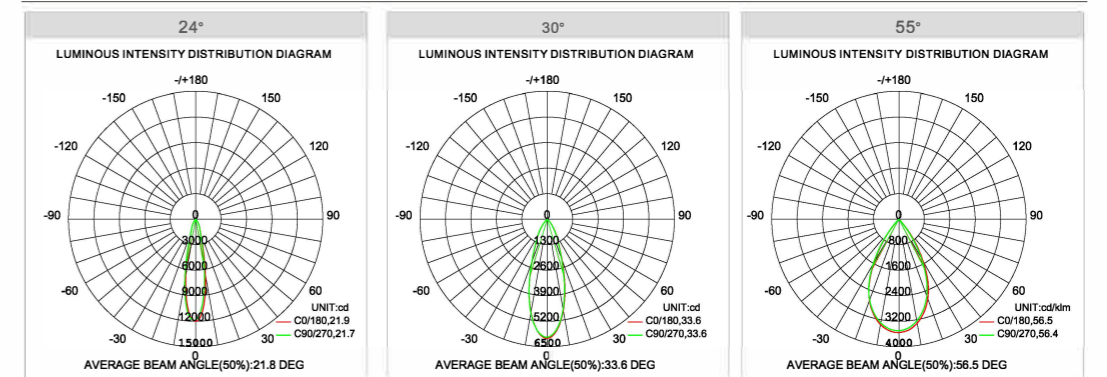

>> IES