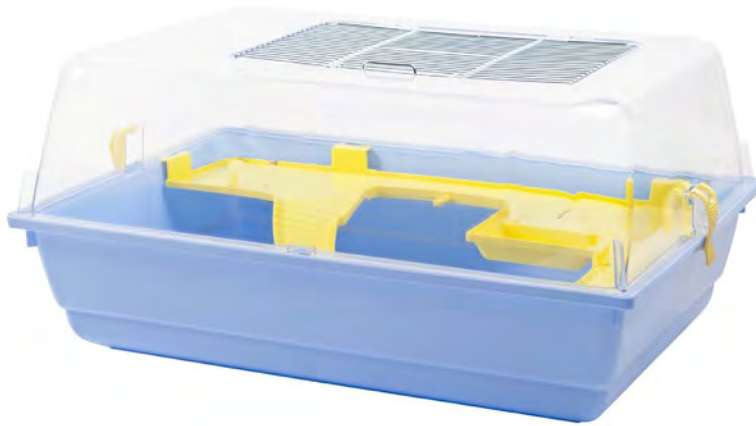

Small Animal Cages