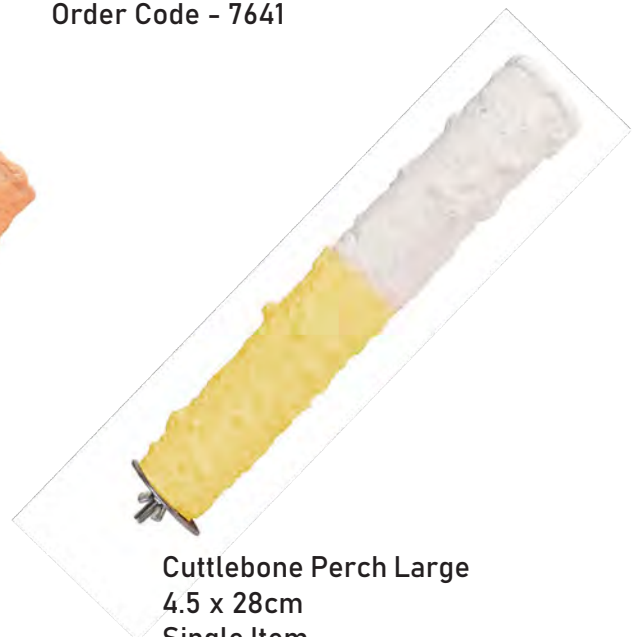

Cuttlebone Perch Large
4.5 x 28cm
Single Item
Order Code - 7644

*Colours May Vary