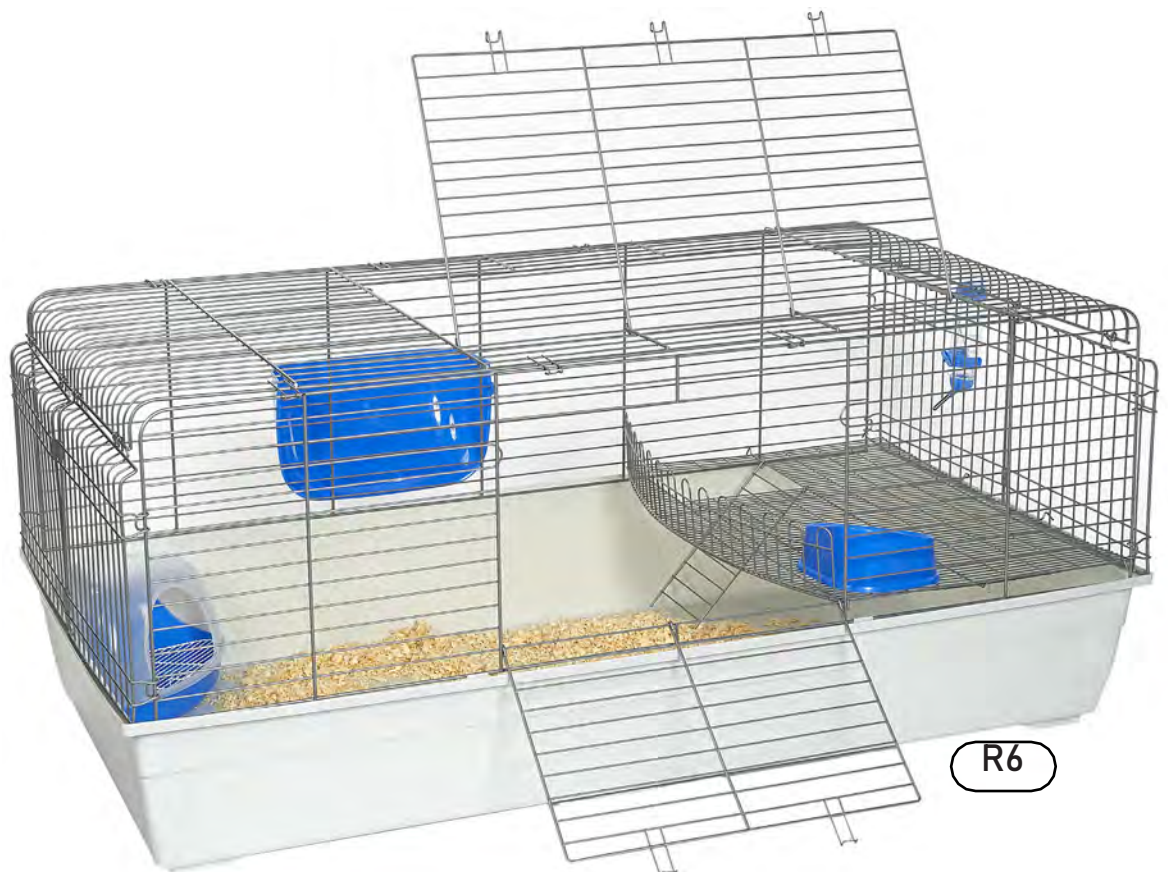

Order Code

- R4 - 4522
- R5 - 4509
- R6 - 4510