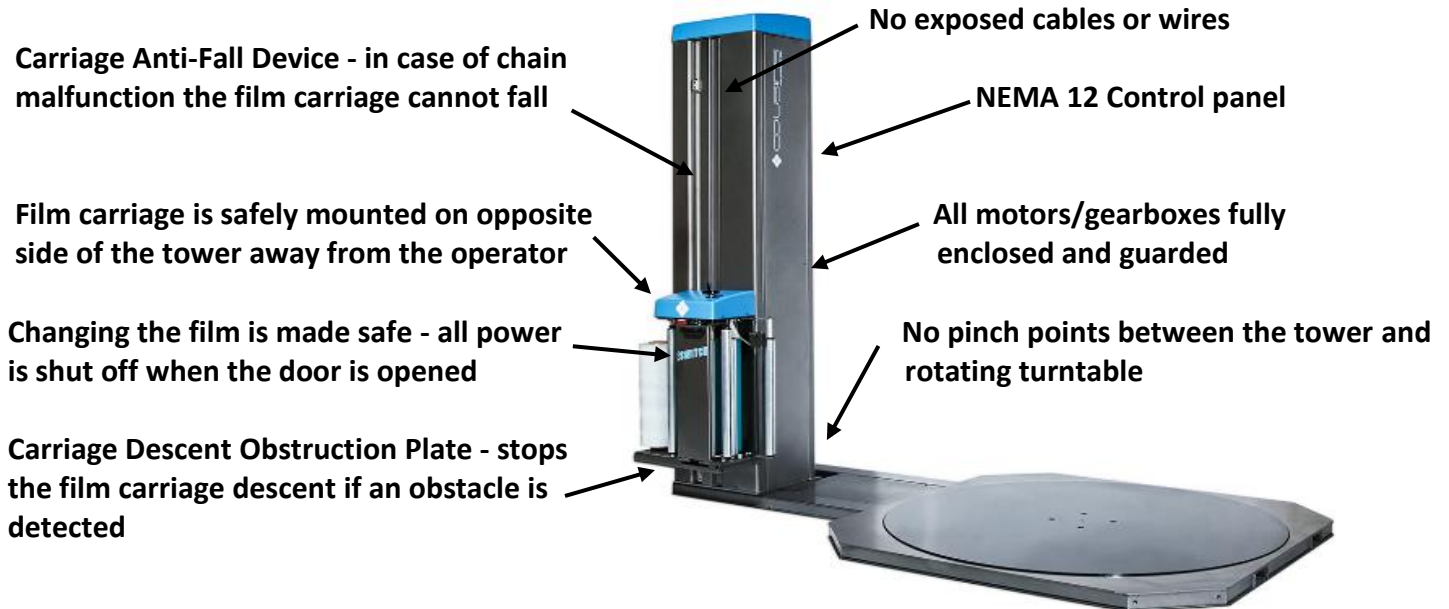

Customized Stretch Wrappers with Advanced Technology since 1994

OPERATOR SAFETY IS A PRIORITY FOR COUSINS PACKAGING

OUR MACHINE DESIGNS INCORPORATE MORE SAFETY FEATURES THAN ANY OTHER PALLET WRAPPER

THE UNIQUE & POPULAR A-ARM MODEL OFFERS ADDITIONAL SAFETY BENEFITS

- SAFELY operate the machine from the forklift.
- Eliminate the concern for possible injuries with the operator constantly getting on and off the vehicle.
- No more bending over to attach and cut the film even when using a manual pallet jack.
- No operator involvement other than pushing a button. Machine automatically attaches the film to the load and gathers the loose film tail to be ready for the next load.