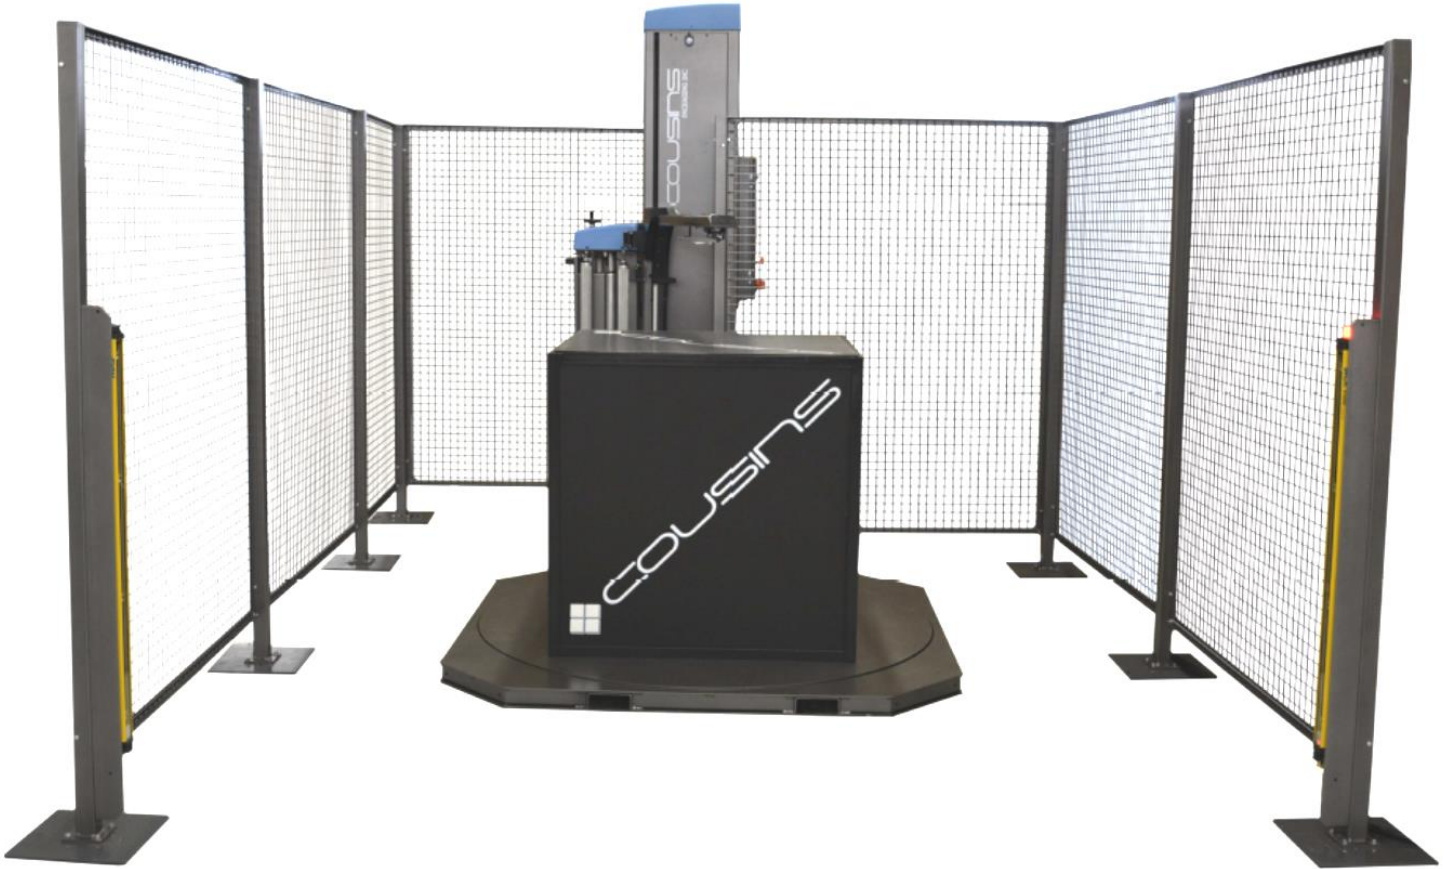

Customized Stretch Wrappers with Advanced Technology since 1994

ENHANCED SAFETY FENCING PACKAGE

A-Arm Automatic with Light Curtain & Safety Fence

- ❖ This system features the automatic “A-Arm”, the most reliable and trouble-free film attach and cut device. It allows your operator to load, wrap and unload without ever having to leave the fork truck or touch the stretch film.
- ❖ The machine will not operate until the operator is clear of the protected area.