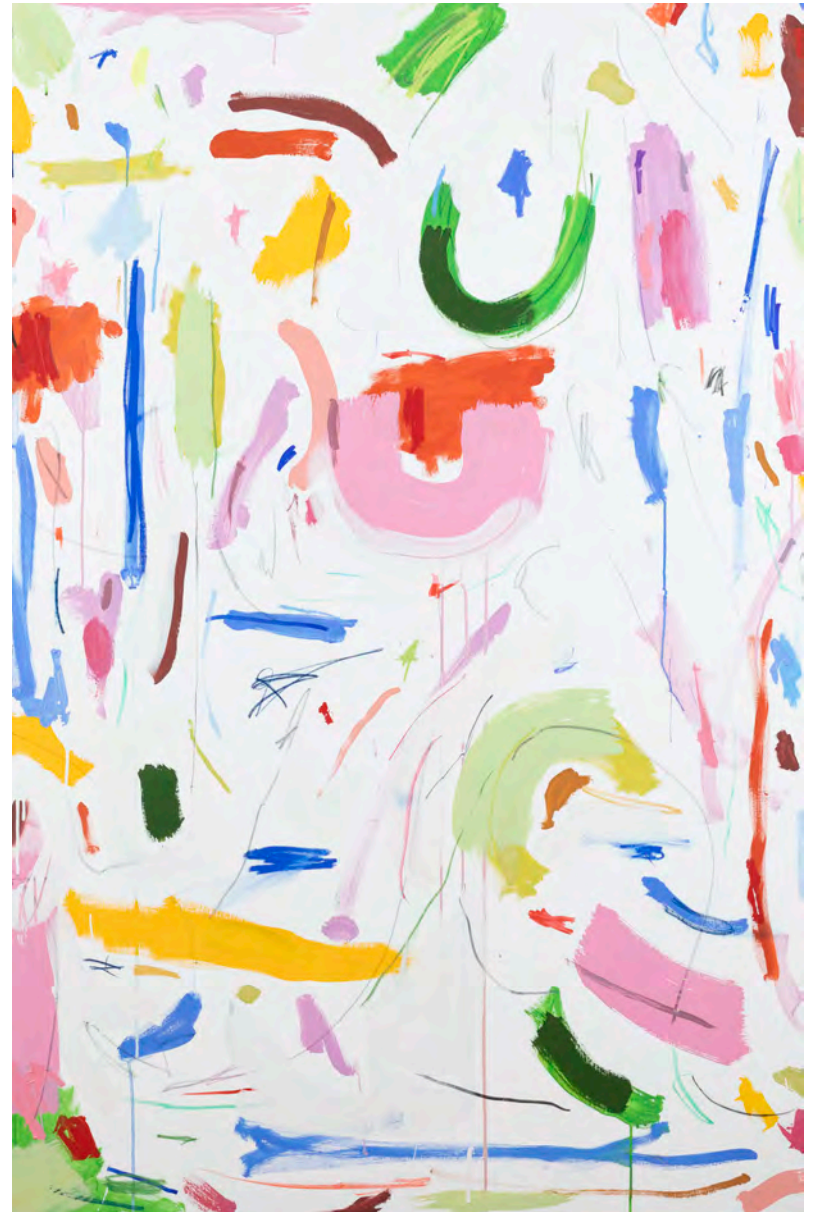

Intentional Marks

Mixed Media on Linen
42"x 67"x 2"
$15,495

dorothy shain