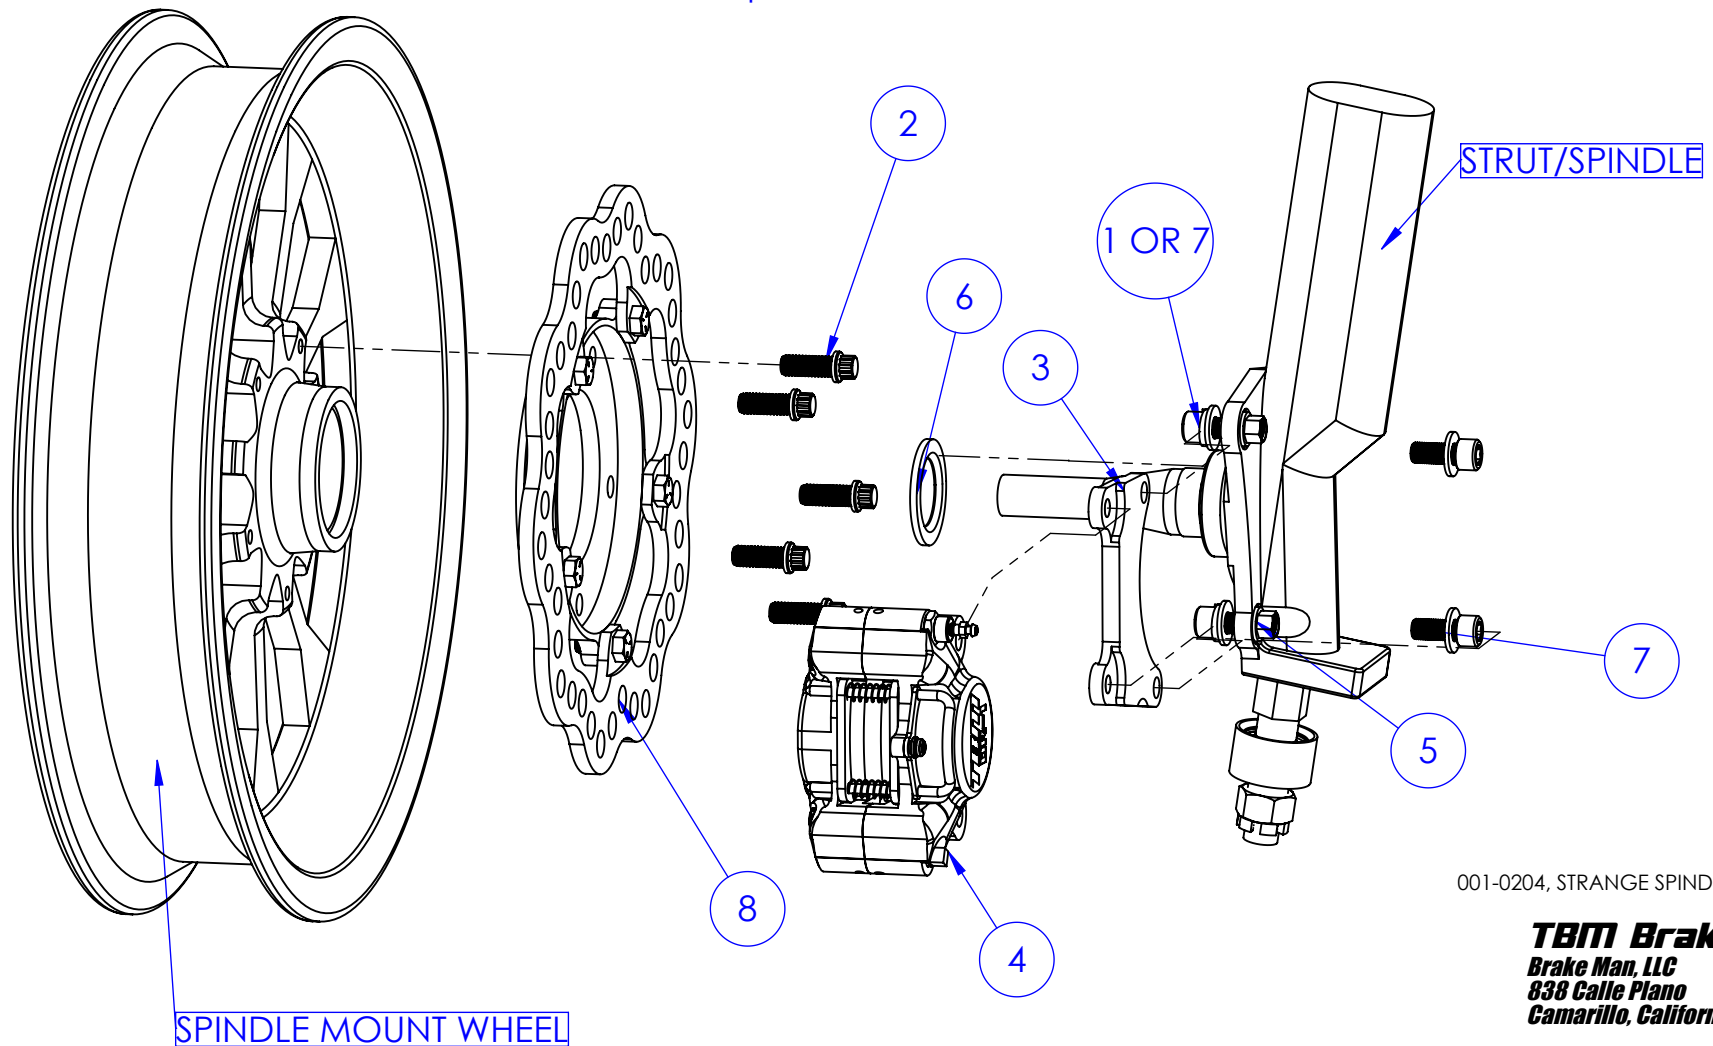

ITEM NO.	PART NUMBER	DESCRIPTION	QTY.
1	11-9844	BOLT, 3/8-16 X .75 HEX, * FOR RACECRAFT SPINDLE ONLY*	2
2	11-9995	BOLT , 3/8-16 X 1, 12-POINT, FOR MOUNTING HAT TO WHEEL	5
3	16-0210, STRANGE STRUT, F1 10.75 SPNDLE MOUNT	BRACKET, 16-0210-1/2, STRANGE STRUT, F1, 10.75, SPNDL MOUNT, LH SIDE, RH SIDE	1
4	002-0044SSP CALIPER ASSEMBLY	DR-1 DRAG RACE CALIPER ASSEMBLY, 1.75 BORE, .312" ROTOR	1
5	11-B9789	NUT, 3/8-24 FLANGE LOCK NUT, *NOT USED ON RACECRAFT SPINDLE*	2
6	12-1140, STRANGE STRUT BEARING SPACER.	BEARING SPACER, .125" THK	1
7	11-B9897, 11-B9913, 11-B9879	BOLT, SHCS, 3/8-24 X 1, FLAT WASHER, LOCK WASHER	4
8	204-0211, 107531255625, HARDWARE	SPINDLE MOUNT HAT, 10.75 ROTOR, 5/16-18 X .75 HEX BOLT(X5) ASSEMBLY	1

* 6.76 lb per side.

001-0204, STRANGE SPINDLE MOUNT

TBM Brakes
 Brake Man, LLC
 838 Calle Plano
 Camarillo, California 93012