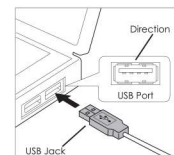

### How To Use

The Alpha Elite Mechanical Gaming Keyboard is designed with a media playback roller. The sound can be adjusted by using the roller: turn right to raise the volume; turn left to lower the volume. Press the roller to play/pause the volume.