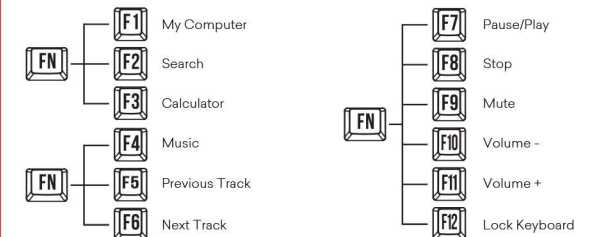

ALPHA ELITE

MECHANICAL GAMING KEYBOARD

What's Included In The Box:

- Alpha Elite Mechanical Gaming Keyboard
- Keycap Puller
- User Manual

System Requirements:

- Operating Systems: Windows XP/7/8/10, MAC OS
- One Free USB 2.0/3.0 Port

apakulagaming.com

Instruction Manual

Thank you for purchasing the Alpha Elite Mechanical Gaming Keyboard.

This is a plug and play USB interface mechanical keyboard. There is no need to install any software before using it for the first time. However, for key customization, software will need to be downloaded directly from Alpha Elite's website: apakulagaming.com.

Technical Specifications

- Product Name: Alpha Elite Mechanical Gaming Keyboard
- Number of Keys: 104
- Switch Type: Mechanical
- Anti-Ghosting: All Keys
- Size: 17.2"(L) x 8.7"(W) x 1.7"(H)
- Weight: 2.9 lb.

Size

Keys Function Map

LIGHTING MODES

FN+9 and FN+0 are LED Custom Mode. To record, press FN+9, then press FN+SCRLK; recording will start after you press FN+SCRLK. To stop recording, press the selected buttons, then press FN+SCRLK again.

ADJUSTING LED BRIGHTNESS AND SPEED

MULTIMEDIA

GAME MODES

Download the Manual and Software from Alpha Elite's Official Website: apakulagaming.com

Software

Customize

- Select the Macro Bar, then select the key to be customized.
- Select the Macro Key, Single Media Key or Function Key.
- Select the Key Assignment, Macro or Media.
- Press OK after selecting your desired function.

Macro Editor

- To make a new macro, select Macro Bar, then select the key to be customized.
- Create a macro group by pressing + Bar.
- Select the delay time: Record Delay, Fixed Delay or No Delay.
- Press "Start Record" and input the action.
- To save your macro; press "Stop Record" and select "Apply," The macro is now ready to be used.

Lighting