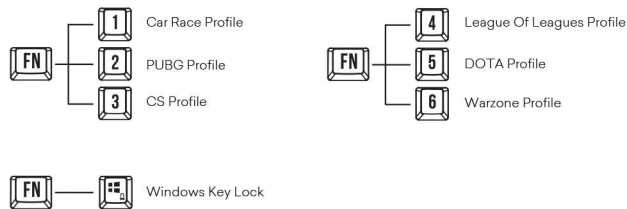

ALPHA ELITE

MECHANICAL GAMING KEYBOARD

What's Included In The Box:

- Alpha Elite Mechanical Gaming Keyboard
- Keycap Puller
- User Manual

System Requirements:

- Operating Systems: Windows XP/7/8/10, MAC OS
- One Free USB 2.0/3.0 Port

apakulagaming.com

Instruction Manual

Thank you for purchasing the Alpha Elite Mechanical Gaming Keyboard.

This is a plug and play USB interface mechanical keyboard. There is no need to install any software before using it for the first time. However, for key customization, software will need to be downloaded directly from Alpha Elite's website: apakulagaming.com.

Technical Specifications

- Product Name: Alpha Elite Mechanical Gaming Keyboard
- Number of Keys: 104
- Switch Type: Mechanical
- Anti-Ghosting: All Keys
- Size: 17.2"(L) x 8.7"(W) x 1.7"(H)
- Weight: 2.9 lb.

Size

Keys Function Map

LIGHTING MODES

FN+9 and FN+0 are LED Custom Mode. To record, press FN+9, then press FN+SCRLK; recording will start after you press FN+SCRLK. To stop recording, press the selected buttons, then press FN+SCRLK again.

ADJUSTING LED BRIGHTNESS AND SPEED

MULTIMEDIA

GAME MODES

Download the Manual and Software from Alpha Elite's Official Website: apakulagaming.com

Software

Customize

- Select the Macro Bar, then select the key to be customized.
- Select the Macro Key, Single Media Key or Function Key.
- Select the Key Assignment, Macro or Media.
- Press OK after selecting your desired function.

Macro Editor

- To make a new macro, select Macro Bar, then select the key to be customized.
- Create a macro group by pressing + Bar.
- Select the delay time: Record Delay, Fixed Delay or No Delay.
- Press "Start Record" and input the action.
- To save your macro; press "Stop Record" and select "Apply," The macro is now ready to be used.

Lighting