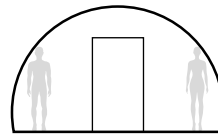

Shapes and sizes

Aura Dome™ comes in many shapes and sizes from 3 to 12 meters in diameter. It can be modified to any other dimensions.

1,8 m

2,1 m

3 m

2,8 m

3,5 m

2,7 m

4,5 m

2,1 m

3,6 m

3 m

5 m

3 m

6 m

4,1 m