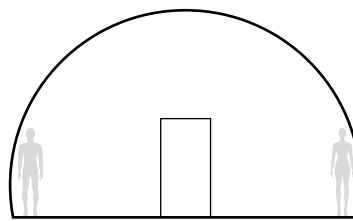

Shapes and sizes

Aura Dome™ comes in many shapes and sizes from 3 to 12 meters in diameter. It can be modified to any other dimensions.

1,8 m

2,1 m

3 m

2,8 m

3,5 m

2,7 m

4,5 m

2,1 m

3,6 m

3 m

5 m

3 m

6 m

4,1 m