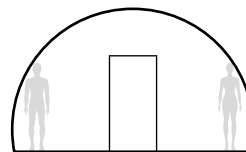

Shapes and sizes

Aura Dome™ comes in many shapes and sizes from 3 to 12 meters in diameter. It can be modified to any other dimensions.

1,8 m

2,1 m

3 m

2,8 m

3,5 m

2,7 m

4,5 m

2,1 m

3,6 m

3 m

5 m

3 m

6 m

4,1 m