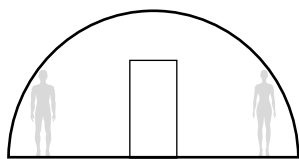

Shapes and sizes

Aura Dome™ comes in many shapes and sizes from 3 to 12 meters in diameter. It can be modified to any other dimensions.

1,8 m

2,1 m

3 m

2,8 m

3,5 m

2,7 m

4,5 m

2,1 m

3,6 m

3 m

5 m

3 m

6 m

4,1 m