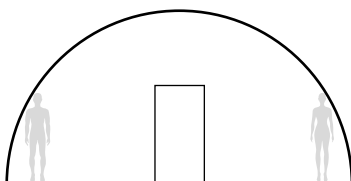

Shapes and sizes

Aura Dome™ comes in many shapes and sizes from 3 to 12 meters in diameter. It can be modified to any other dimensions.

1,8 m

2,1 m

3 m

2,8 m

3,5 m

2,7 m

4,5 m

2,1 m

3,6 m

3 m

5 m

3 m

6 m

4,1 m

7 m

3,5 m

7 m

3,9 m

8 m