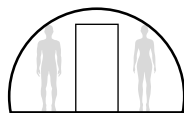

Shapes and sizes

Aura Dome™ comes in many shapes and sizes from 3 to 12 meters in diameter. It can be modified to any other dimensions.

1,8 m

2,1 m

3 m

2,8 m

3,5 m

2,7 m

4,5 m

2,1 m

3,6 m

3 m

5 m

3 m

6 m

4,1 m