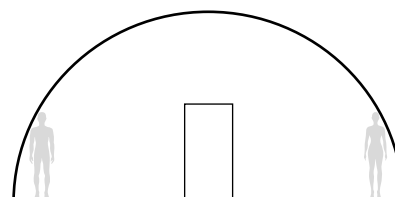

Shapes and sizes

Aura Dome™ comes in many shapes and sizes from 3 to 12 meters in diameter. It can be modified to any other dimensions.

1,8 m

2,1 m

3 m

2,8 m

3,5 m

2,7 m

4,5 m

2,1 m

3,6 m

3 m

5 m

3 m

6 m

4,1 m

7 m

3,5 m

7 m

3,9 m

8 m