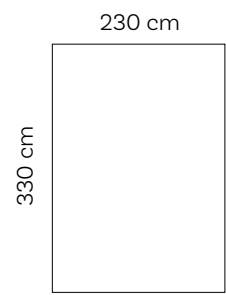

Custom-made carpet available

Custom-made carpet available

Custom-made carpet available

Roof Standard Carpets