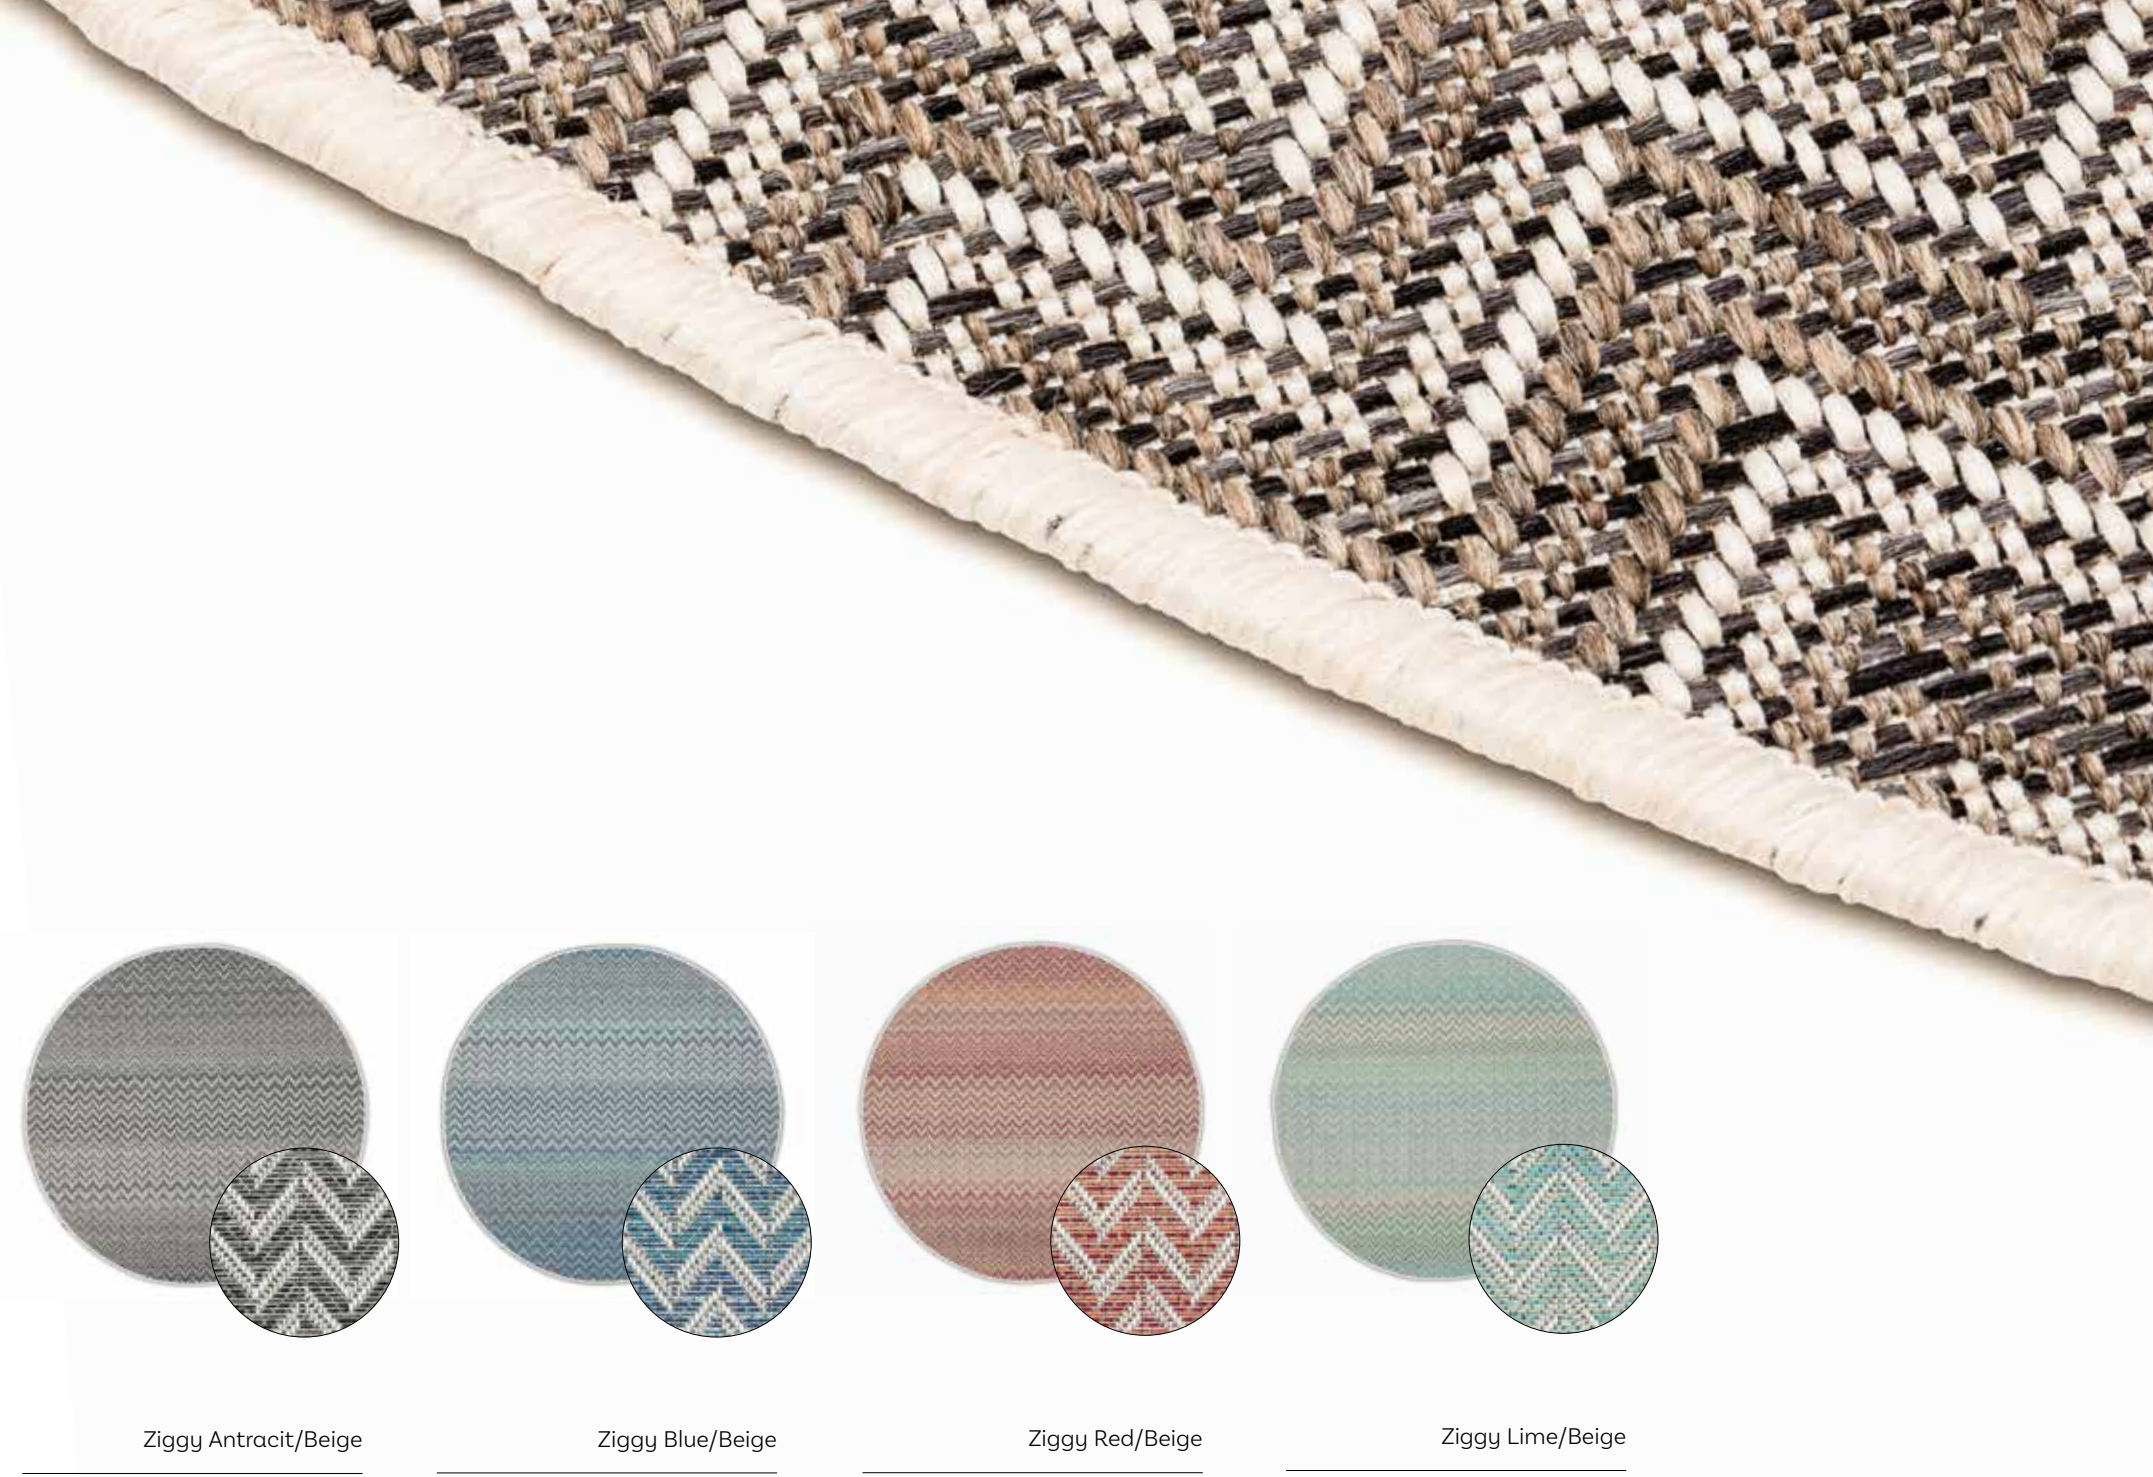

Versaille Taupe

**Roof Round Carpets**

160 cm

Custom-made carpet available

230 cm

Custom-made carpet available

Brighton Blue

Brighton Grey

Brighton Plum

Brighton Turquoise

Zulu Lime

Zulu Silver

Zulu Blue

Zulu Brown

Summer Quai Grey

Summer Quai Turquoise

Harper Blue

Harper Grey

Harper Lime

Harper Red

Ziggy Antracit/Beige

Ziggy Blue/Beige

Ziggy Red/Beige

Ziggy Lime/Beige

Hudson Grey