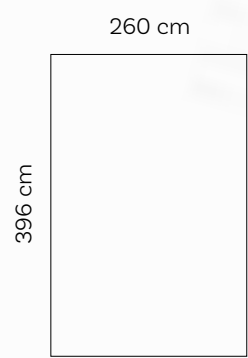

Custom-made carpet available