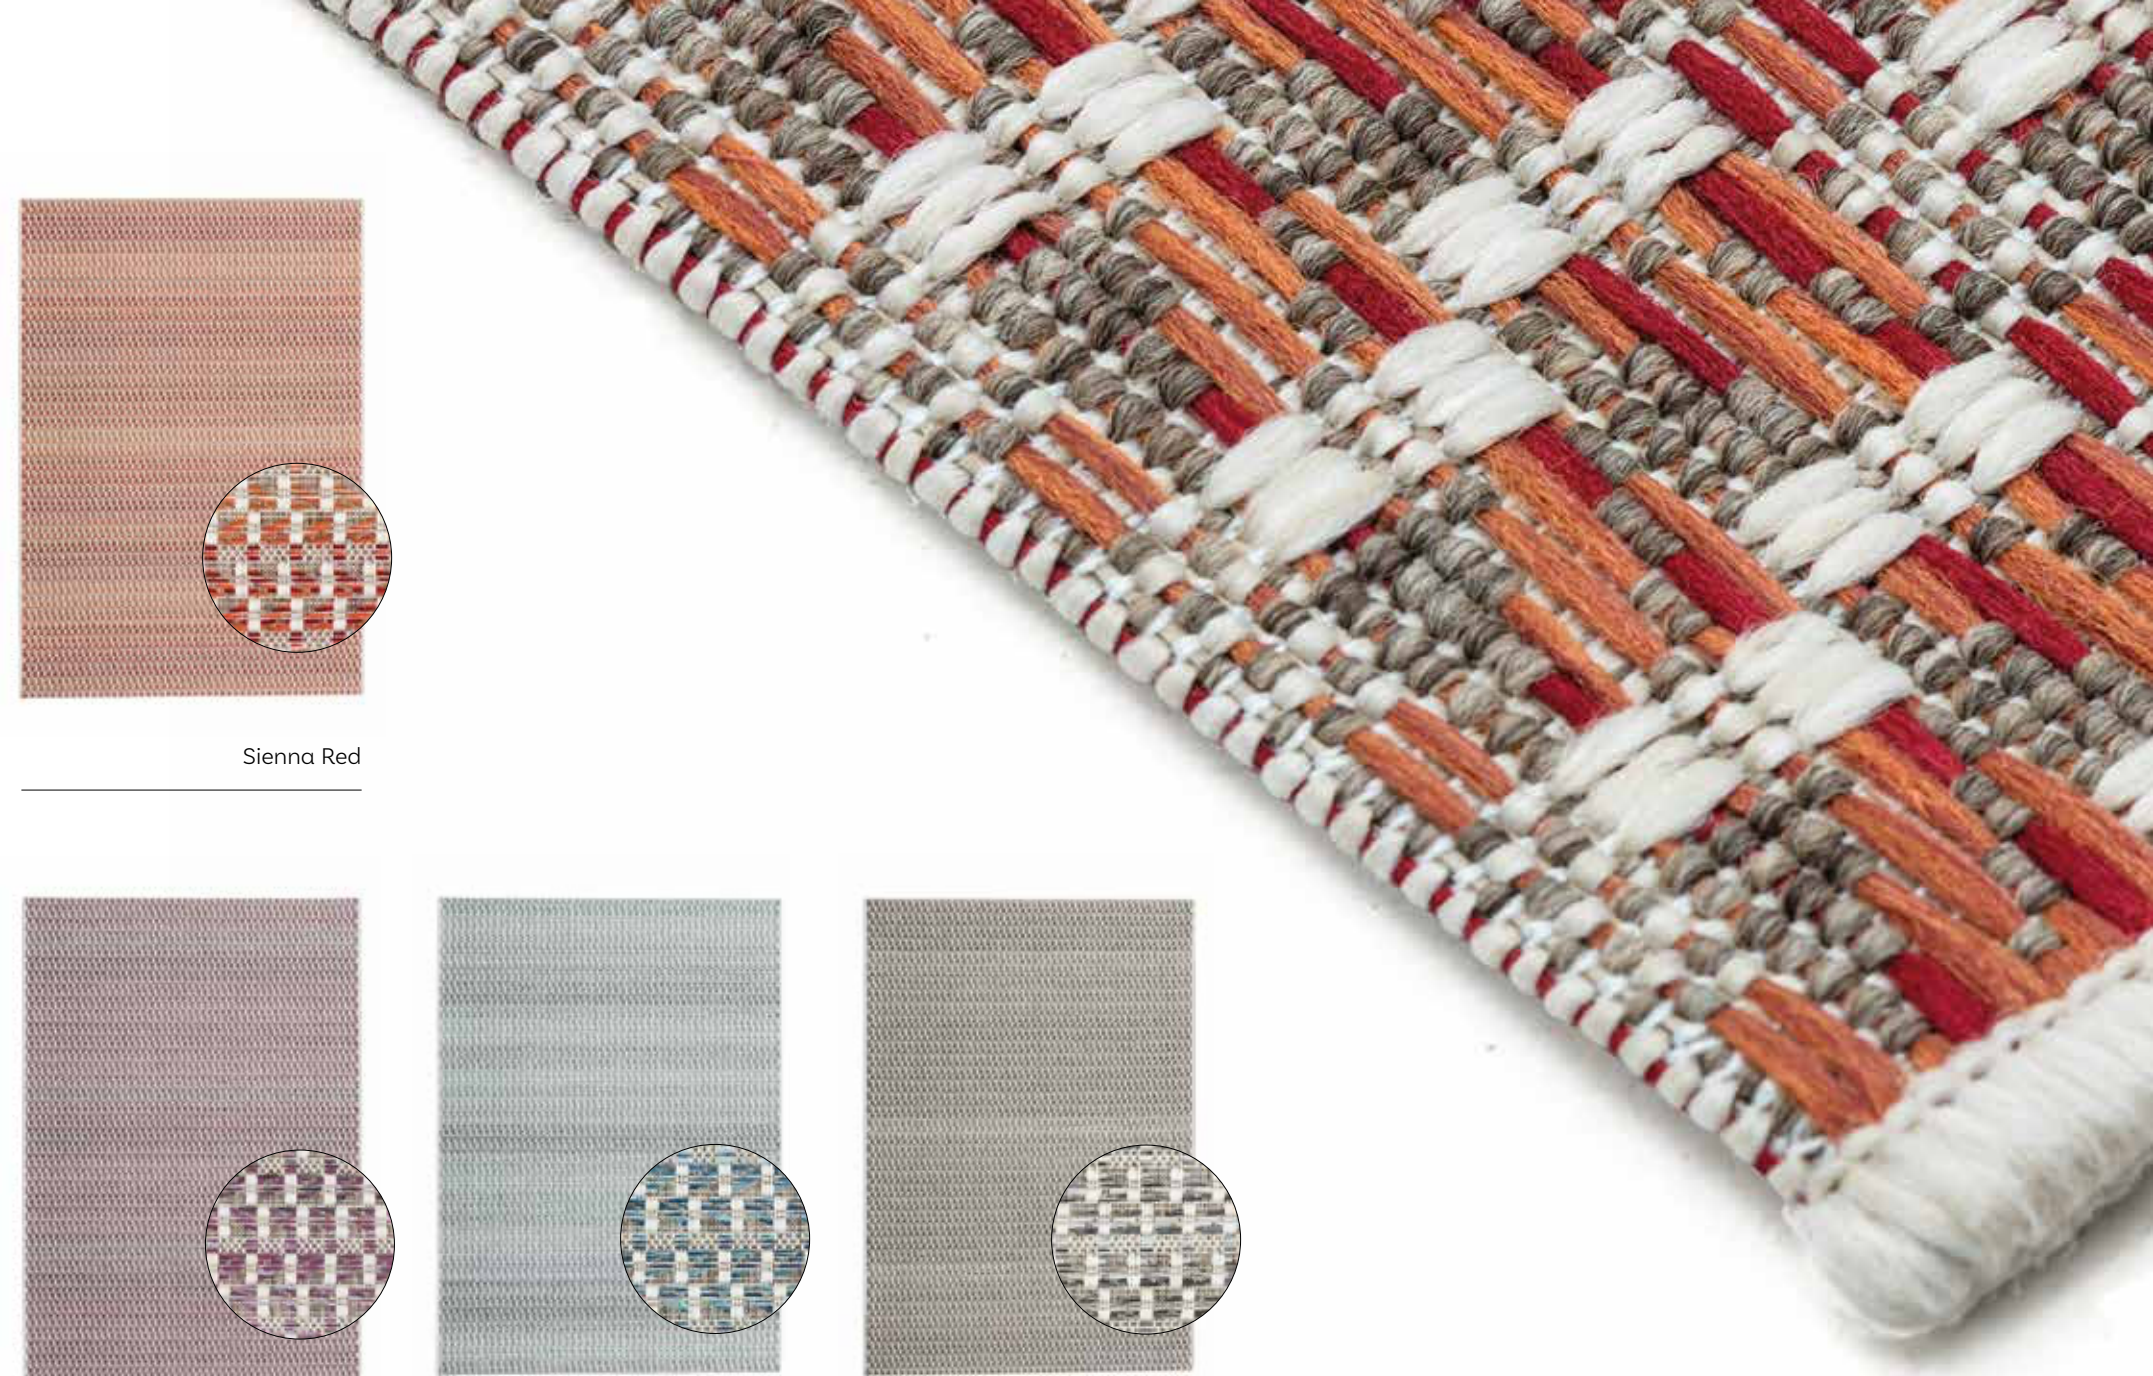

Sienna Plum

Sienna Blue

Sienna Silver