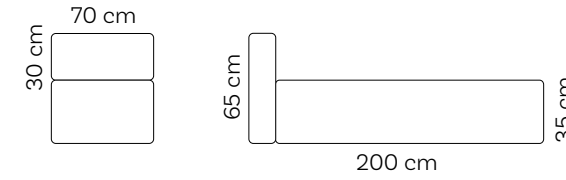

Dotty Long Chair

Weight	14,4 kg

Terracotta