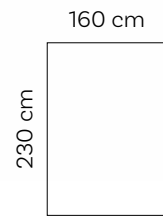

Custom-made carpet available