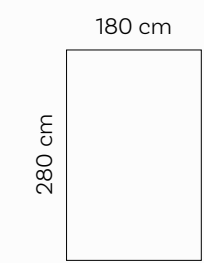

Custom-made carpet available