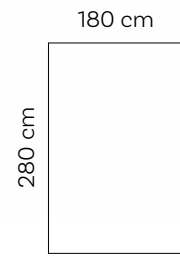

Custom-made carpet available