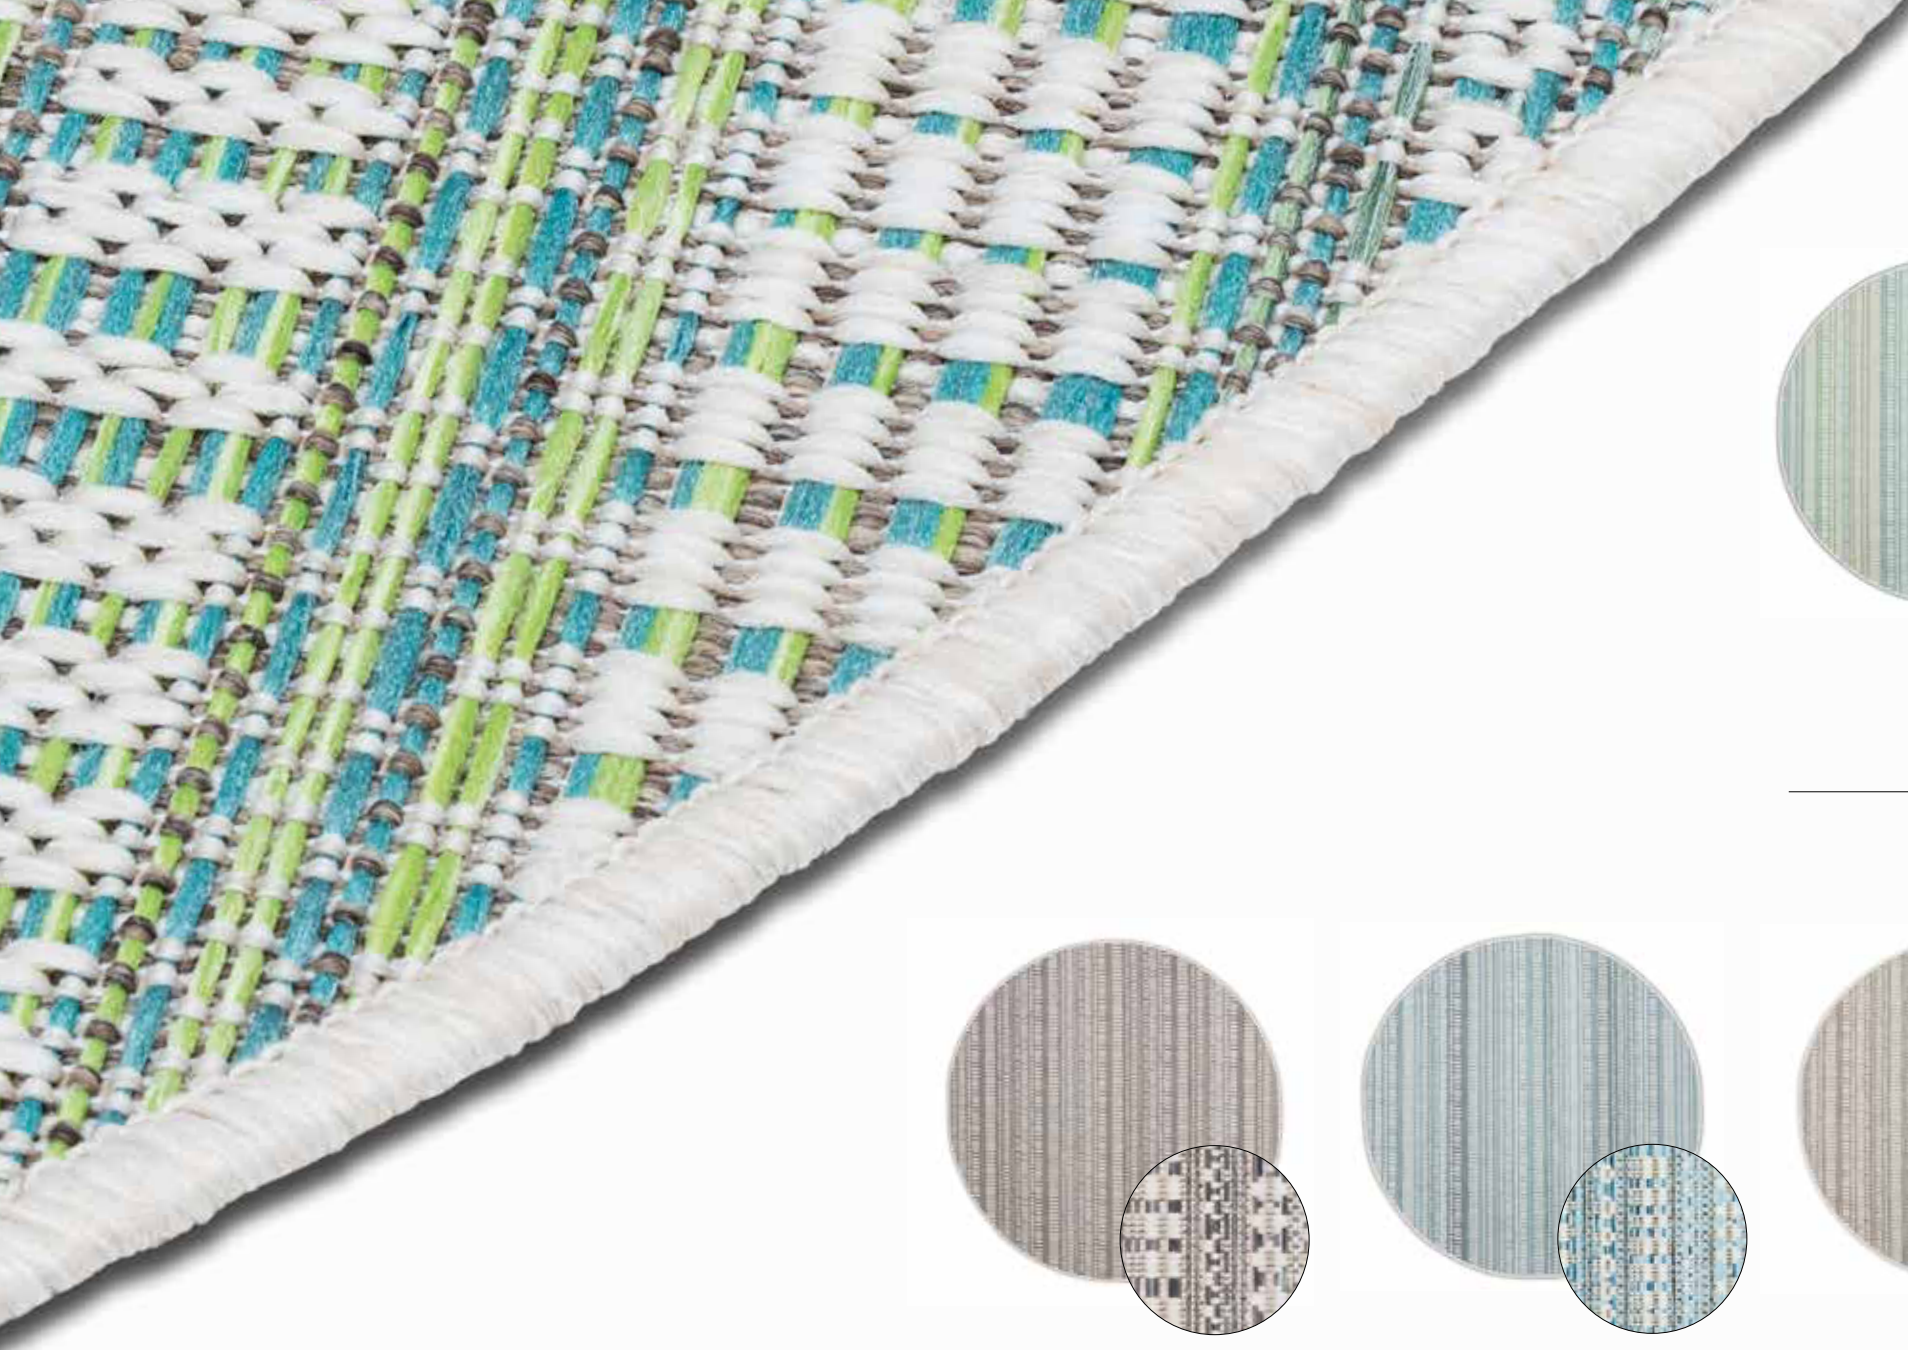

Zulu Silver

Zulu Blue