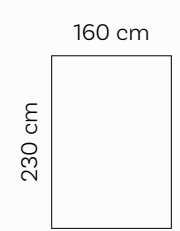

Custom-made carpet available