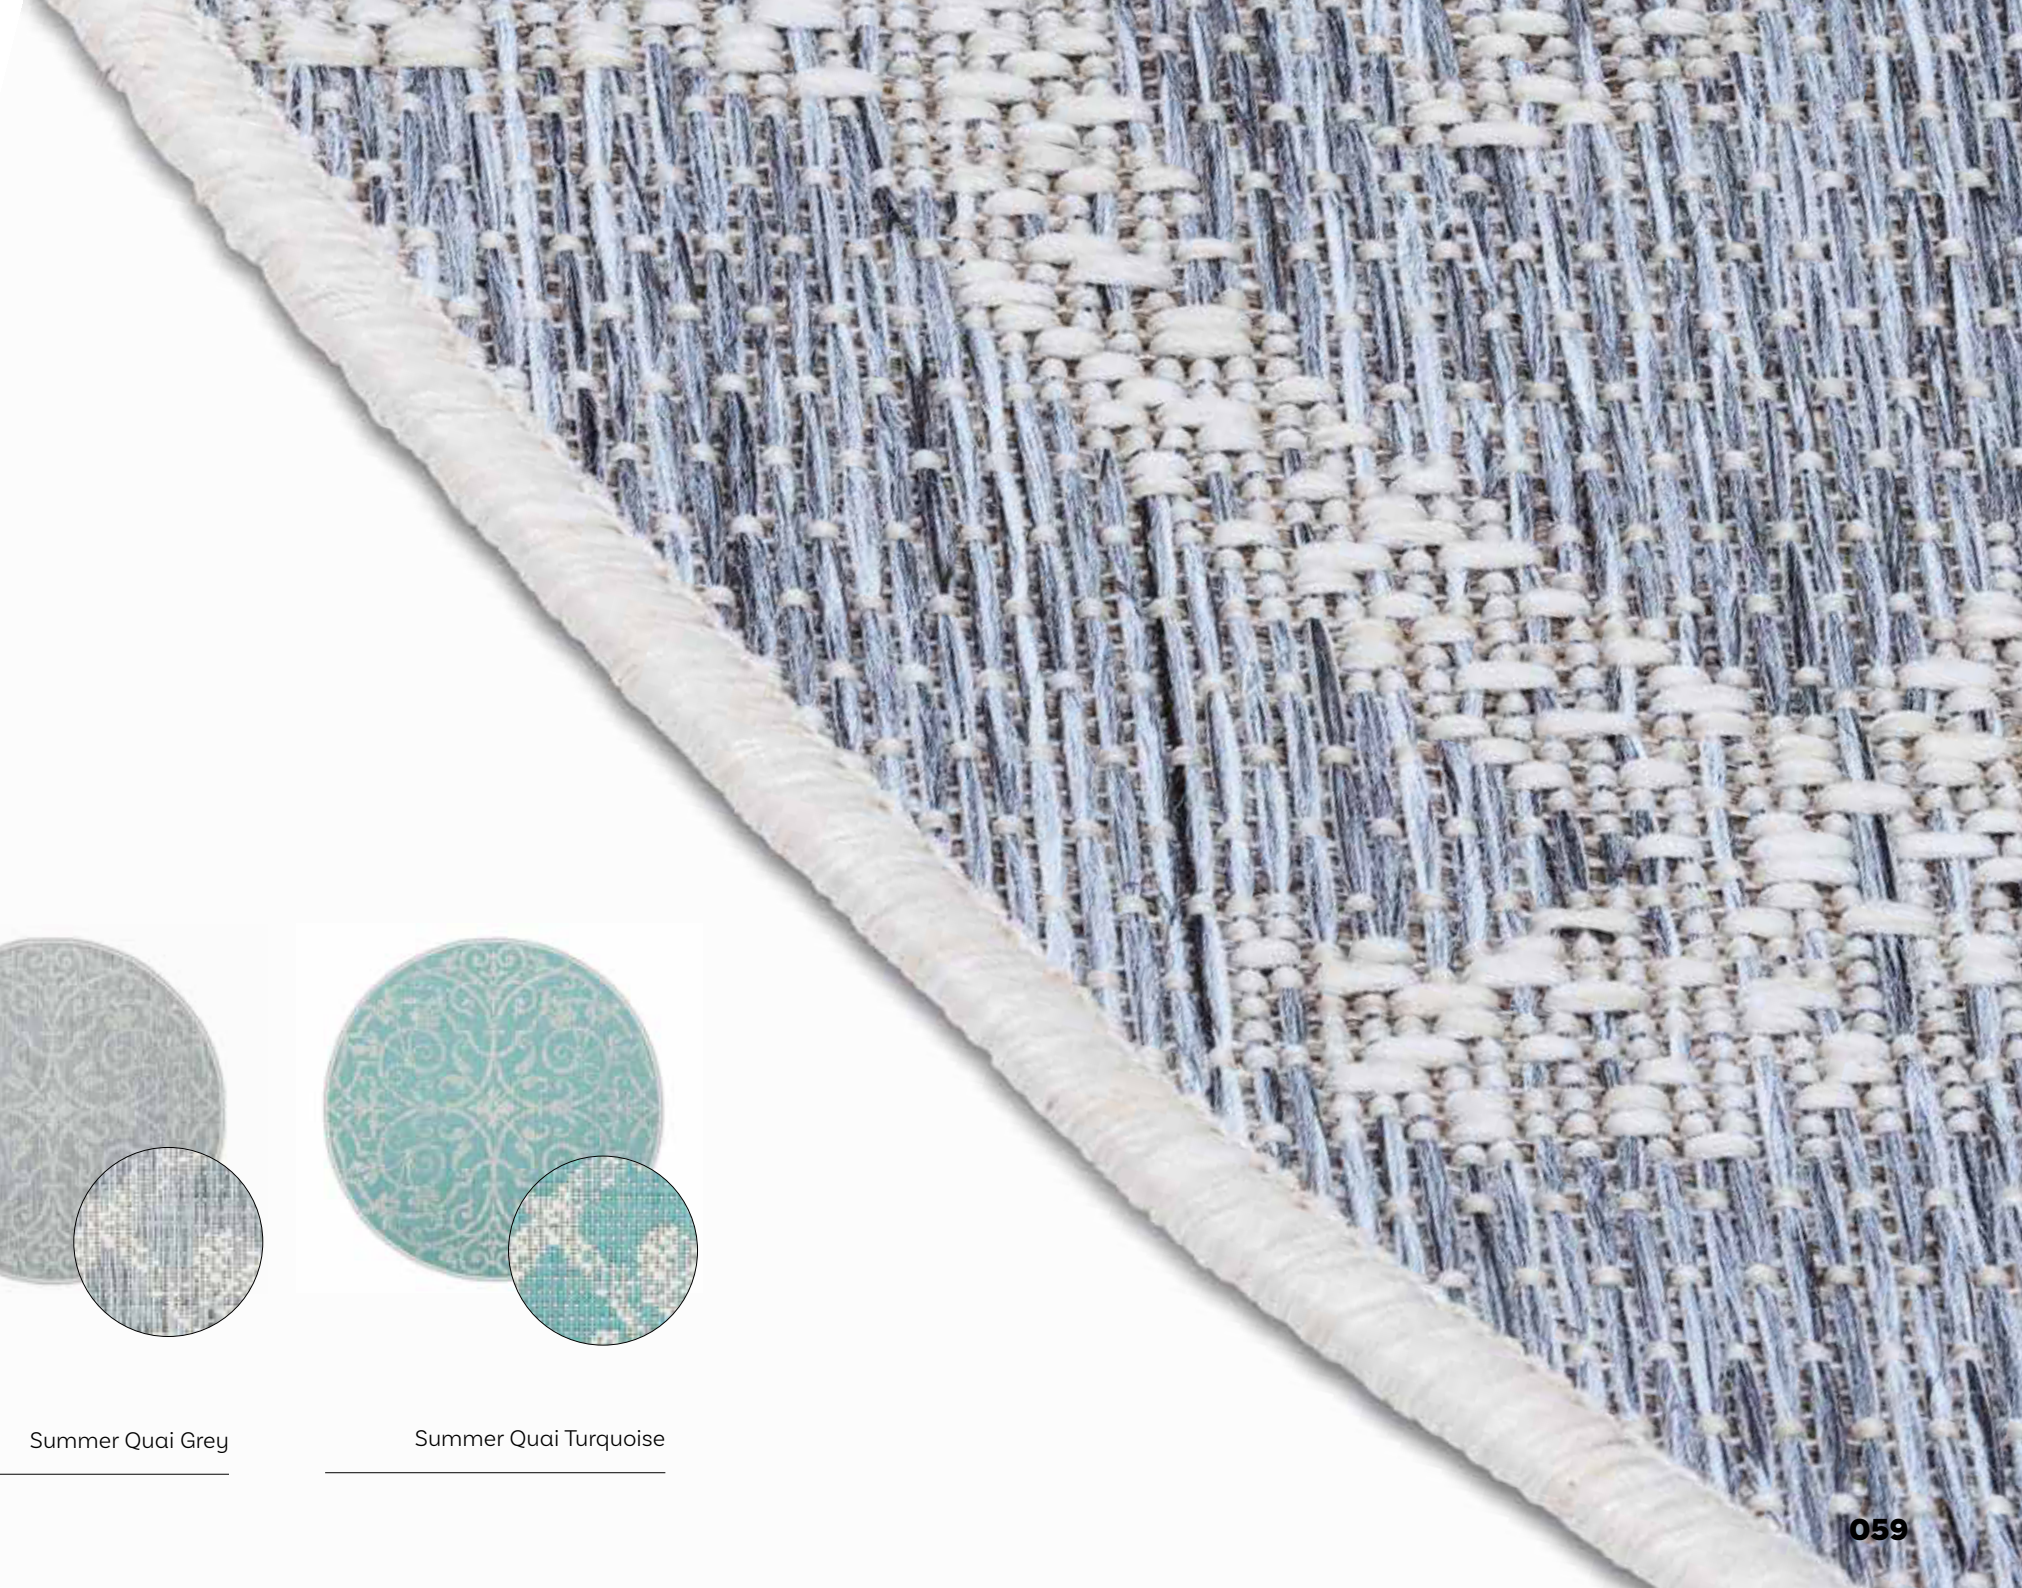

Versaille Taupe

**Roof Round Carpets**

160 cm

Custom-made carpet available

230 cm

Custom-made carpet available

Brighton Blue

Brighton Grey

Brighton Plum

Brighton Turquoise

Zulu Lime

Zulu Silver

Zulu Blue

Zulu Brown

Summer Quai Grey

Summer Quai Turquoise

Harper Blue

Harper Grey

Harper Lime

Harper Red

Ziggy Antracit/Beige

Ziggy Blue/Beige

Ziggy Red/Beige

Ziggy Lime/Beige