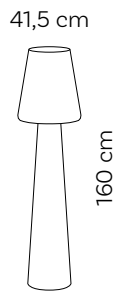

## Roof Black Edition

Light smart LED\*  
Watt 10 W  
Cable length 2,35 m  
Made in Germany

BE small lamp 60

|        |        |
|--------|--------|
| Weight | 2,6 kg |
|--------|--------|

Light smart LED\*  
Watt 10 W  
Cable length 5 m  
Made in Germany