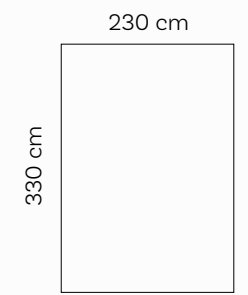

Custom-made carpet available