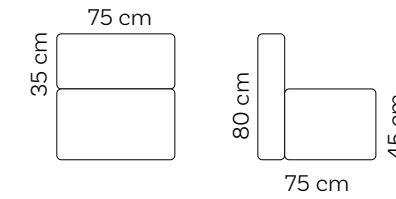

## Dotty Extra Large

|        |        |
|--------|--------|
| Weight | 9,3 kg |
|--------|--------|

Turquoise

Navy Blue

Pastel Blue

Terracotta

Lime

Peony