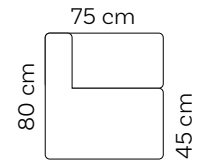

## Dotty Extra Large

|        |        |
|--------|--------|
| Weight | 9,3 kg |
|--------|--------|

Turquoise

Navy Blue

Pastel Blue

Terracotta

Lime

Peony

## Dotty Club Corner Extra Large

|        |         |
|--------|---------|
| Weight | 10,1 kg |
|--------|---------|

Plum

Pastel Blue

Terracotta

Lime

Peony

Navy Blue