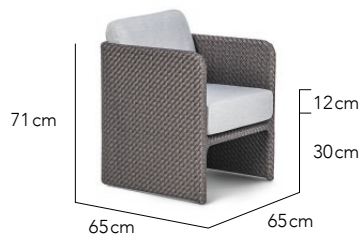

Choose your Rehau® fibre colour and Sunbrella® cushion covers to style it your way. Make the final statement with OHMM® Accent cushions.

HORIZON MINI

SPECS SHEET

Lounge Chair

2 Seater Sofa

3 Seater Sofa

Corner Module

Left Module S

Right Module S

Left Module L

Right Module L

Centre Module S

Centre Module L

Backless Module S /
Ottoman

Side Table