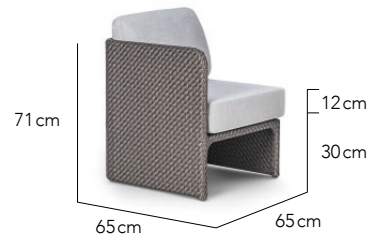

Choose your Rehau® fibre colour and Sunbrella® cushion covers to style it your way. Make the final statement with OHMM® Accent cushions.

HORIZON MINI

SPECS SHEET

Lounge Chair

2 Seater Sofa

3 Seater Sofa

Corner Module

Left Module S

Right Module S

Left Module L

Right Module L

Centre Module S

Centre Module L

Backless Module S /
Ottoman

Side Table