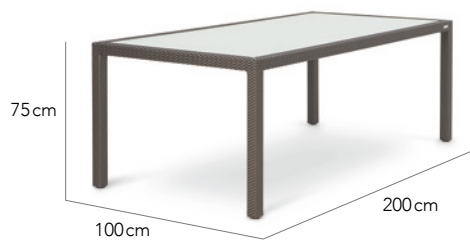

## CUSTOMISATION

Choose your various table top options - clear, frosted or fully woven - and fibre profile and colour options to style it your way. Tables can be customised in size to fit your space for dining, lounging, coffee and even for bar.

## COMBINES WELL

Any of OHMM® chairs or even your own.

Dining Table

Dining Table

Dining Table

Dining Table

Dining Table

Dining Table

Dining Table

Dining Table

Dining Table

Dining Table

Side Table

Coffee Table