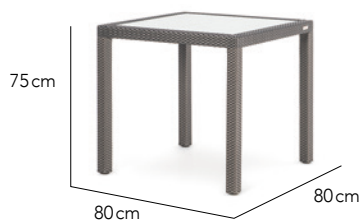

Dining Table

Dining Table