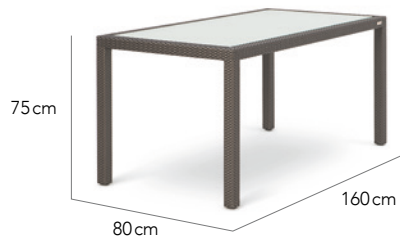

## CUSTOMISATION

Choose your various table top options - clear, frosted or fully woven - and fibre profile and colour options to style it your way. Tables can be customised in size to fit your space for dining, lounging, coffee and even for bar.

## COMBINES WELL

Any of OHMM® chairs or even your own.

Dining Table

Dining Table

Dining Table

Dining Table

Dining Table

Dining Table

Dining Table

Dining Table

Dining Table

Dining Table

Side Table

Coffee Table