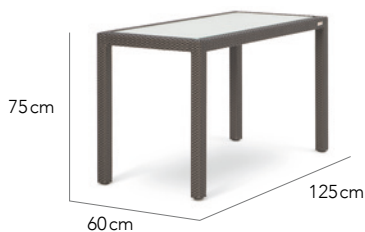

## CUSTOMISATION

Choose your various table top options - clear, frosted or fully woven - and fibre profile and colour options to style it your way. Tables can be customised in size to fit your space for dining, lounging, coffee and even for bar.

## COMBINES WELL

Any of OHMM® chairs or even your own.

Dining Table

Dining Table

Dining Table

Dining Table

Dining Table

Dining Table

Dining Table

Dining Table

Dining Table

Dining Table

Side Table

Coffee Table