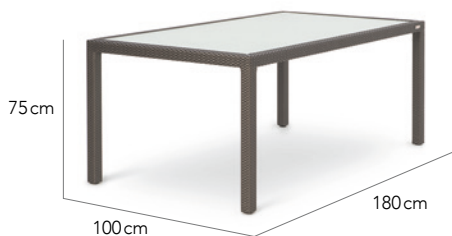

## CUSTOMISATION

Choose your various table top options - clear, frosted or fully woven - and fibre profile and colour options to style it your way. Tables can be customised in size to fit your space for dining, lounging, coffee and even for bar.

## COMBINES WELL

Any of OHMM® chairs or even your own.

Dining Table

Dining Table

Dining Table

Dining Table

Dining Table

Dining Table

Dining Table

Dining Table

Dining Table

Dining Table

Side Table

Coffee Table