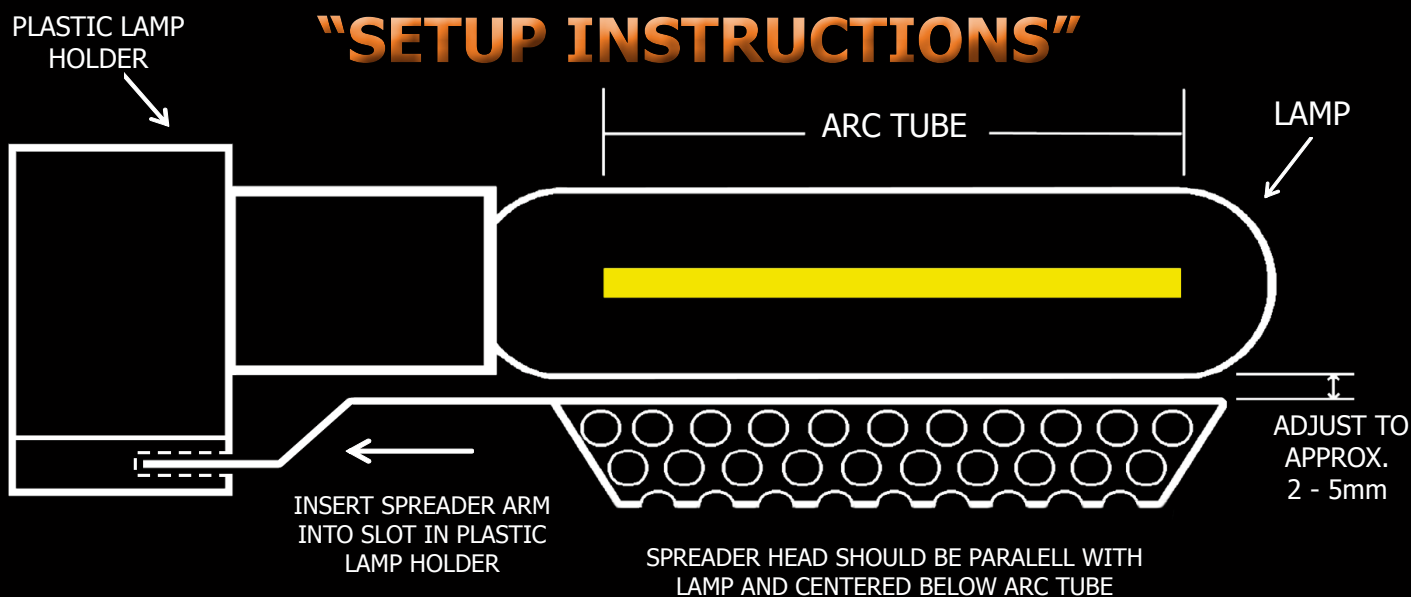

"SETUP INSTRUCTIONS"

>> REMOVE PLASTIC FILM FROM SPREADER BEFORE USE <<