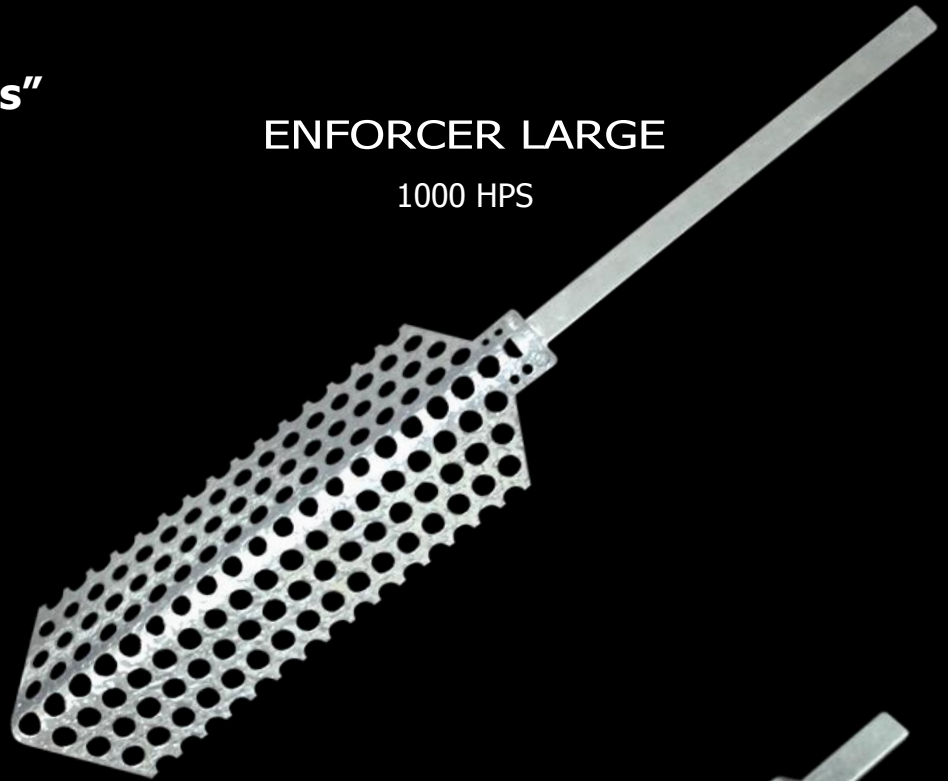

## \* HIGH REFLECTIVITY \* "ENFORCER" SUPER SPREADER

\* Creates Wider More Even Light

\* Eliminates "Hot Spots"  
& "Shady Edges"

\* Promotes Vigorous  
Even Plant Growth

\* Improved Yields  
In Shorter Periods

\* Higher Light Levels  
Without Burning

\* Position Lights  
Much Closer to Plants

\* It's So Cool !  
Grow Through Summer

\* Corrosion Resistant  
Aluminium

ENFORCER LARGE

1000 HPS

ENFORCER MEDIUM

400/600 HPS

HI

INCREASE YIELD \* REDUCE HEAT \* SAVE POWER

[www.adjustawings.com](http://www.adjustawings.com)