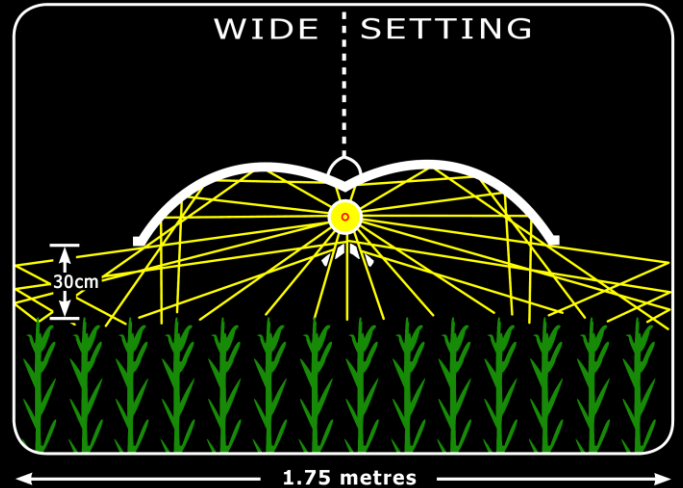

Growroom with 1 x 600 watt lamp