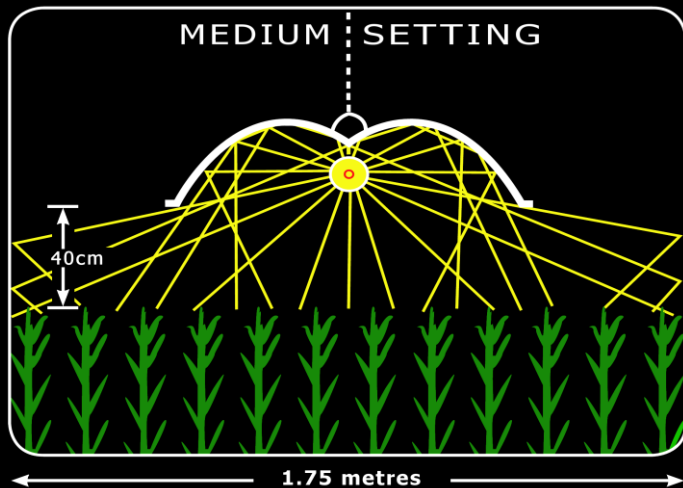

- MEDIUM - 400w to 600w lamps
- LARGE - 1000w or twin 600w lamps

* Resists Corrosion or loss of Brightness.

- Twice the Power and Efficiency of Most Other Reflectors
- Increase the Growing Area under each lamp by up to 75%
- Increase Yield per Lamp up to 50%. Reduce Heat, Save Power
- The "Adjustable Light Spread" allows Growers to create Ideal Lighting Conditions across All Stages of Plant Growth.
- Sold in 25 Countries across 4 Continents, Adjust -A- Wings are the "Reflectors of Choice" for many of the Worlds Top Growers!

Growroom with 1 x 600 watt lamp