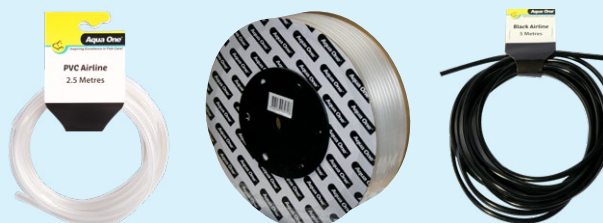

At the time of printing, information provided herein was believed to be true and accurate and whilst all care has been taken in the production of this product information sheet, from time to time errors or omissions occur and therefore Kong's (Aust.) Pty Limited reserves the right to amend accordingly. © Copyright 2021 Aqua One.

SHARE AND TAG YOUR PICS WITH #AQUAONEAU

@aquaoneau

@aquaoneau

Download the Aqua One App FREE today!