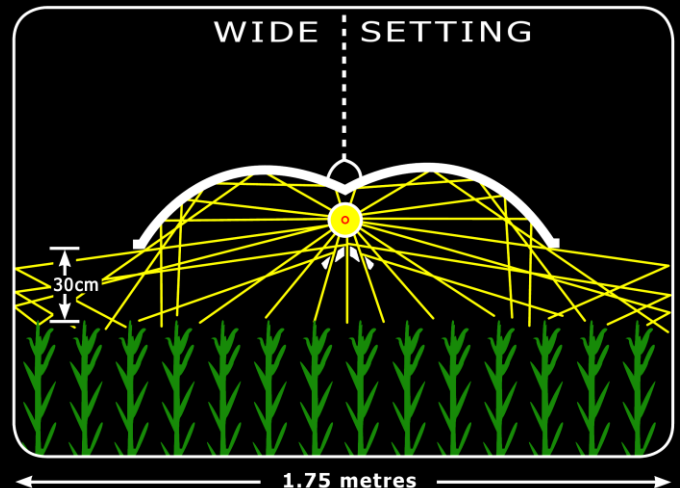

Growroom with 1 x 600 watt lamp

www.adjustawings.com