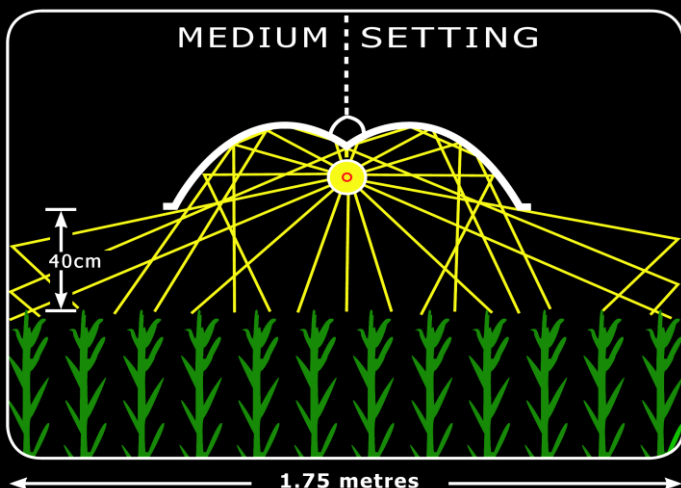

Growroom with 1 x 600 watt lamp