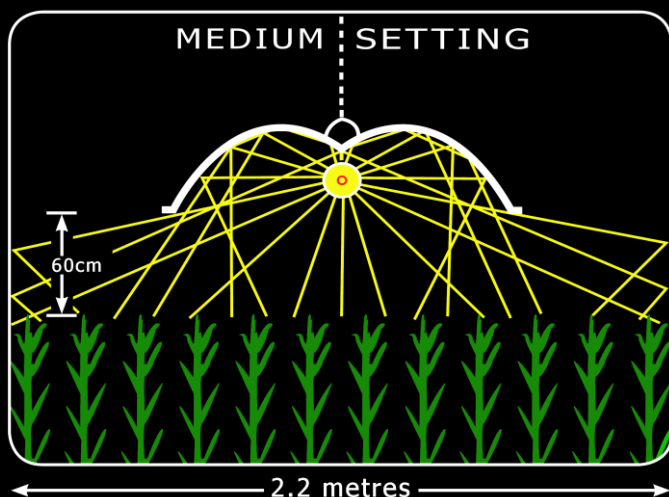

Growroom with 1 x 1000 watt lamp

www.adjustawings.com