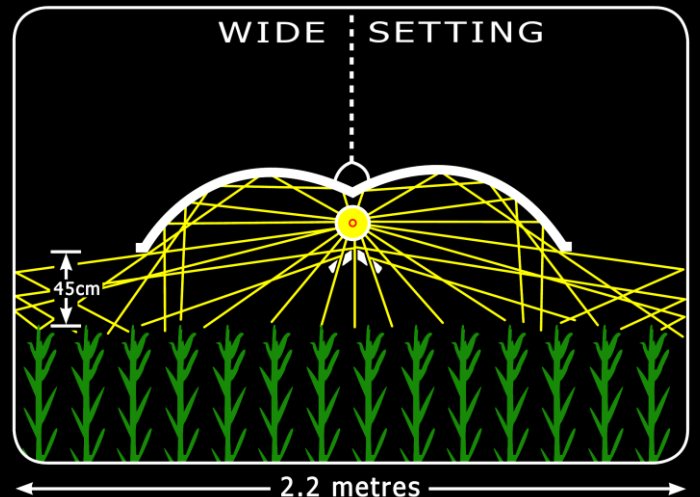

Growroom with 1 x 1000 watt lamp

www.adjustawings.com