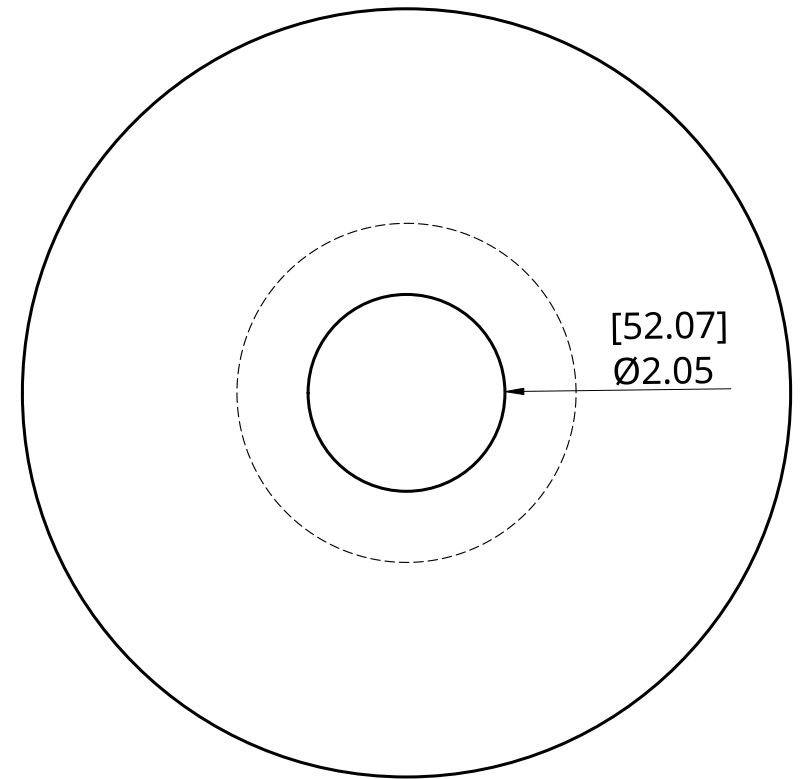

1KG SPOOL

EMPTY SPOOL WEIGHT: 320g

SPOOL MODELS SIMPLIFIED TO SHOW CRITICAL DIMENSIONS.

DIMENSIONS ARE IN INCHES [MM]

TITLE			
FILAMENT SPOOLS			
SIZE	DWG NO.	REV.	
A4		1	
SCALE	WEIGHT	SHEET	
1:2		1 of 4	

1KG CHIPBOARD SPOOL

EMPTY SPOOL WEIGHT: 172g

DIMENSIONS
ARE IN INCHES
[MM]

5LBS SPOOL

EMPTY SPOOL WEIGHT: 970g

SPOOL MODELS SIMPLIFIED TO SHOW CRITICAL DIMENSIONS.

DIMENSIONS
ARE IN INCHES
[MM]

15LBS SPOOL

EMPTY SPOOL WEIGHT: 1460g

SPOOL MODELS SIMPLIFIED TO
SHOW CRITICAL DIMENSIONS.

DIMENSIONS
ARE IN INCHES
[MM]