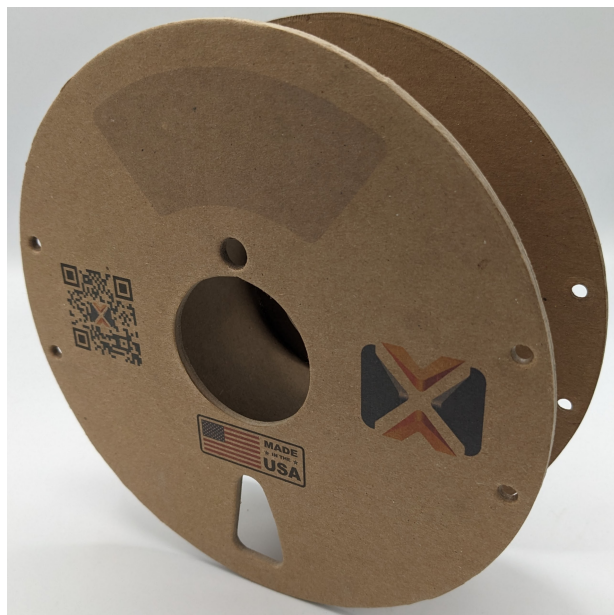

1KG SPOOL

EMPTY SPOOL WEIGHT: 320g

SPOOL MODELS SIMPLIFIED TO SHOW CRITICAL DIMENSIONS.

DIMENSIONS ARE IN INCHES [MM]

TITLE			
FILAMENT SPOOLS			
SIZE	DWG NO.	REV.	
A4		1	
SCALE	WEIGHT	SHEET	
1:2		1 of 4	

1KG CHIPBOARD SPOOL

EMPTY SPOOL WEIGHT: 172g

DIMENSIONS
ARE IN INCHES
[MM]

5LBS SPOOL

EMPTY SPOOL WEIGHT: 970g

SPOOL MODELS SIMPLIFIED TO SHOW CRITICAL DIMENSIONS.

DIMENSIONS
ARE IN INCHES
[MM]

15LBS SPOOL

EMPTY SPOOL WEIGHT: 1460g

SPOOL MODELS SIMPLIFIED TO
SHOW CRITICAL DIMENSIONS.

DIMENSIONS
ARE IN INCHES
[MM]