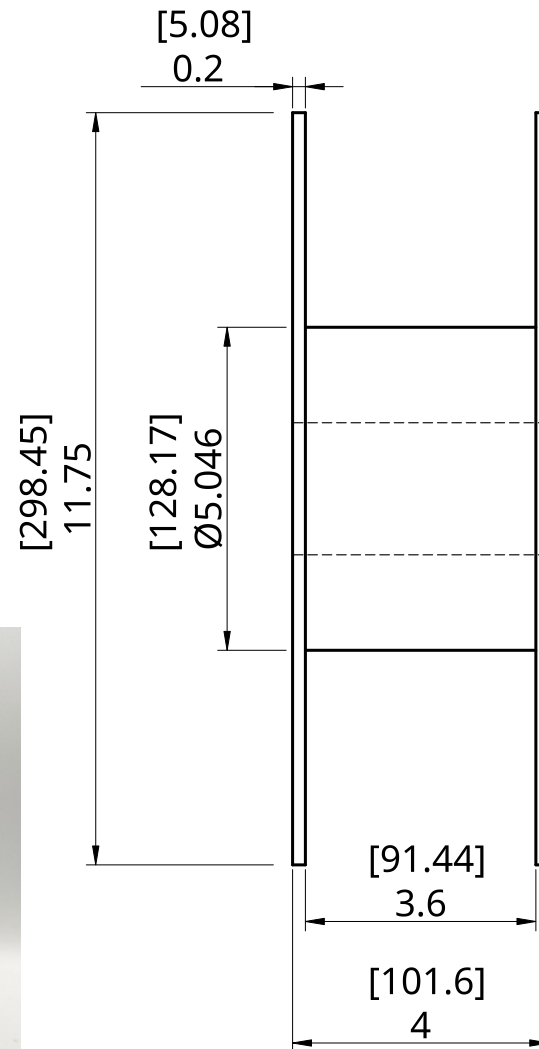

1KG SPOOL

EMPTY SPOOL WEIGHT: 320g

SPOOL MODELS SIMPLIFIED TO SHOW CRITICAL DIMENSIONS.

DIMENSIONS ARE IN INCHES [MM]

TITLE			
FILAMENT SPOOLS			
SIZE	DWG NO.	REV.	
A4		1	
SCALE	WEIGHT	SHEET	
1:2		1 of 4	

1KG CHIPBOARD SPOOL

EMPTY SPOOL WEIGHT: 172g

DIMENSIONS
ARE IN INCHES
[MM]

5LBS SPOOL

EMPTY SPOOL WEIGHT: 970g

SPOOL MODELS SIMPLIFIED TO SHOW CRITICAL DIMENSIONS.

DIMENSIONS
ARE IN INCHES
[MM]

15LBS SPOOL

EMPTY SPOOL WEIGHT: 1460g

SPOOL MODELS SIMPLIFIED TO
SHOW CRITICAL DIMENSIONS.

DIMENSIONS
ARE IN INCHES
[MM]