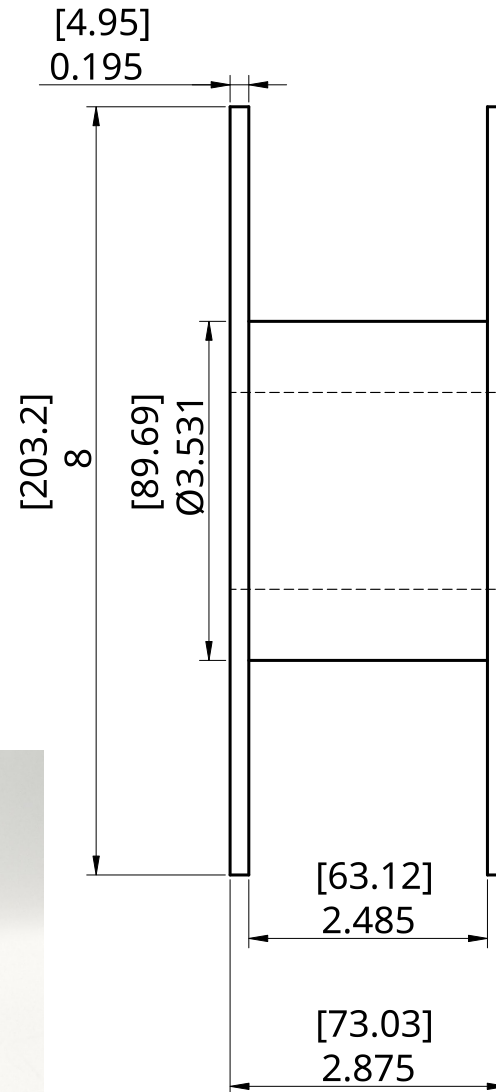

1KG SPOOL

EMPTY SPOOL WEIGHT: 320g

SPOOL MODELS SIMPLIFIED TO SHOW CRITICAL DIMENSIONS.

DIMENSIONS ARE IN INCHES [MM]

TITLE			
FILAMENT SPOOLS			
SIZE	DWG NO.	REV.	
A4		1	
SCALE	WEIGHT	SHEET	
1:2		1 of 4	

1KG CHIPBOARD SPOOL

EMPTY SPOOL WEIGHT: 172g

DIMENSIONS
ARE IN INCHES
[MM]

5LBS SPOOL

EMPTY SPOOL WEIGHT: 970g

SPOOL MODELS SIMPLIFIED TO SHOW CRITICAL DIMENSIONS.

DIMENSIONS
ARE IN INCHES
[MM]

15LBS SPOOL

EMPTY SPOOL WEIGHT: 1460g

SPOOL MODELS SIMPLIFIED TO
SHOW CRITICAL DIMENSIONS.

DIMENSIONS
ARE IN INCHES
[MM]