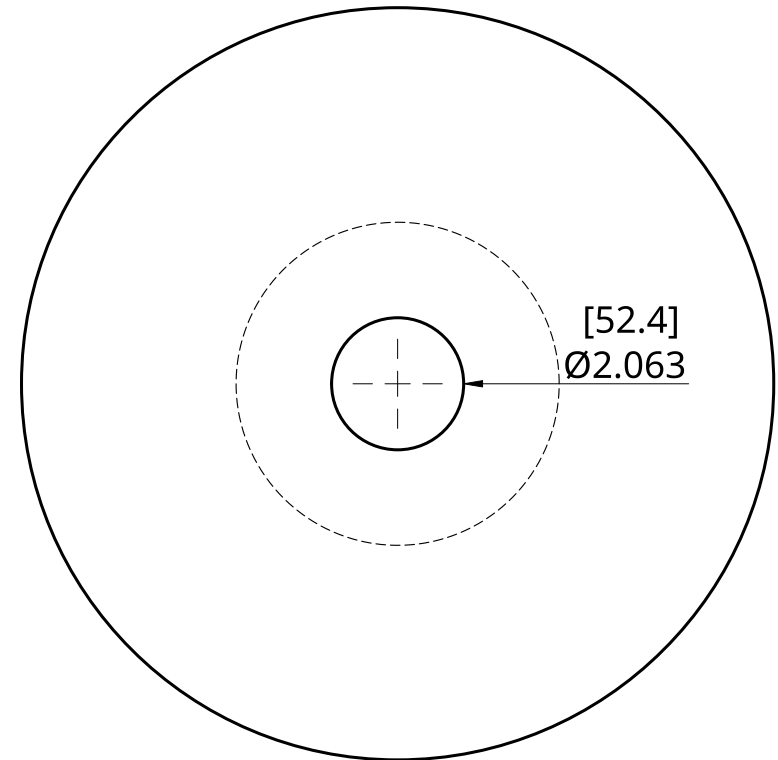

1KG SPOOL

EMPTY SPOOL WEIGHT: 320g

SPOOL MODELS SIMPLIFIED TO SHOW CRITICAL DIMENSIONS.

DIMENSIONS ARE IN INCHES [MM]

TITLE			
FILAMENT SPOOLS			
SIZE	DWG NO.	REV.	
A4		1	
SCALE	WEIGHT	SHEET	
1:2		1 of 4	

1KG CHIPBOARD SPOOL

EMPTY SPOOL WEIGHT: 172g

DIMENSIONS
ARE IN INCHES
[MM]

5LBS SPOOL

EMPTY SPOOL WEIGHT: 970g

SPOOL MODELS SIMPLIFIED TO SHOW CRITICAL DIMENSIONS.

DIMENSIONS
ARE IN INCHES
[MM]

15LBS SPOOL

EMPTY SPOOL WEIGHT: 1460g

SPOOL MODELS SIMPLIFIED TO
SHOW CRITICAL DIMENSIONS.

DIMENSIONS
ARE IN INCHES
[MM]