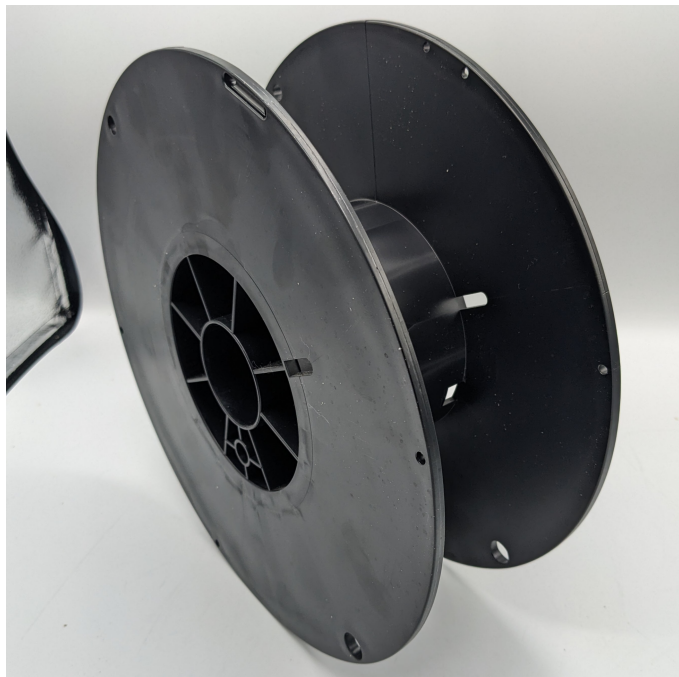

1KG SPOOL

EMPTY SPOOL WEIGHT: 320g

SPOOL MODELS SIMPLIFIED TO SHOW CRITICAL DIMENSIONS.

DIMENSIONS ARE IN INCHES [MM]

TITLE			
FILAMENT SPOOLS			
SIZE	DWG NO.	REV.	
A4		1	
SCALE	WEIGHT	SHEET	
1:2		1 of 4	

1KG CHIPBOARD SPOOL

EMPTY SPOOL WEIGHT: 172g

DIMENSIONS
ARE IN INCHES
[MM]

5LBS SPOOL

EMPTY SPOOL WEIGHT: 970g

SPOOL MODELS SIMPLIFIED TO SHOW CRITICAL DIMENSIONS.

DIMENSIONS
ARE IN INCHES
[MM]

15LBS SPOOL

EMPTY SPOOL WEIGHT: 1460g

SPOOL MODELS SIMPLIFIED TO
SHOW CRITICAL DIMENSIONS.

DIMENSIONS
ARE IN INCHES
[MM]