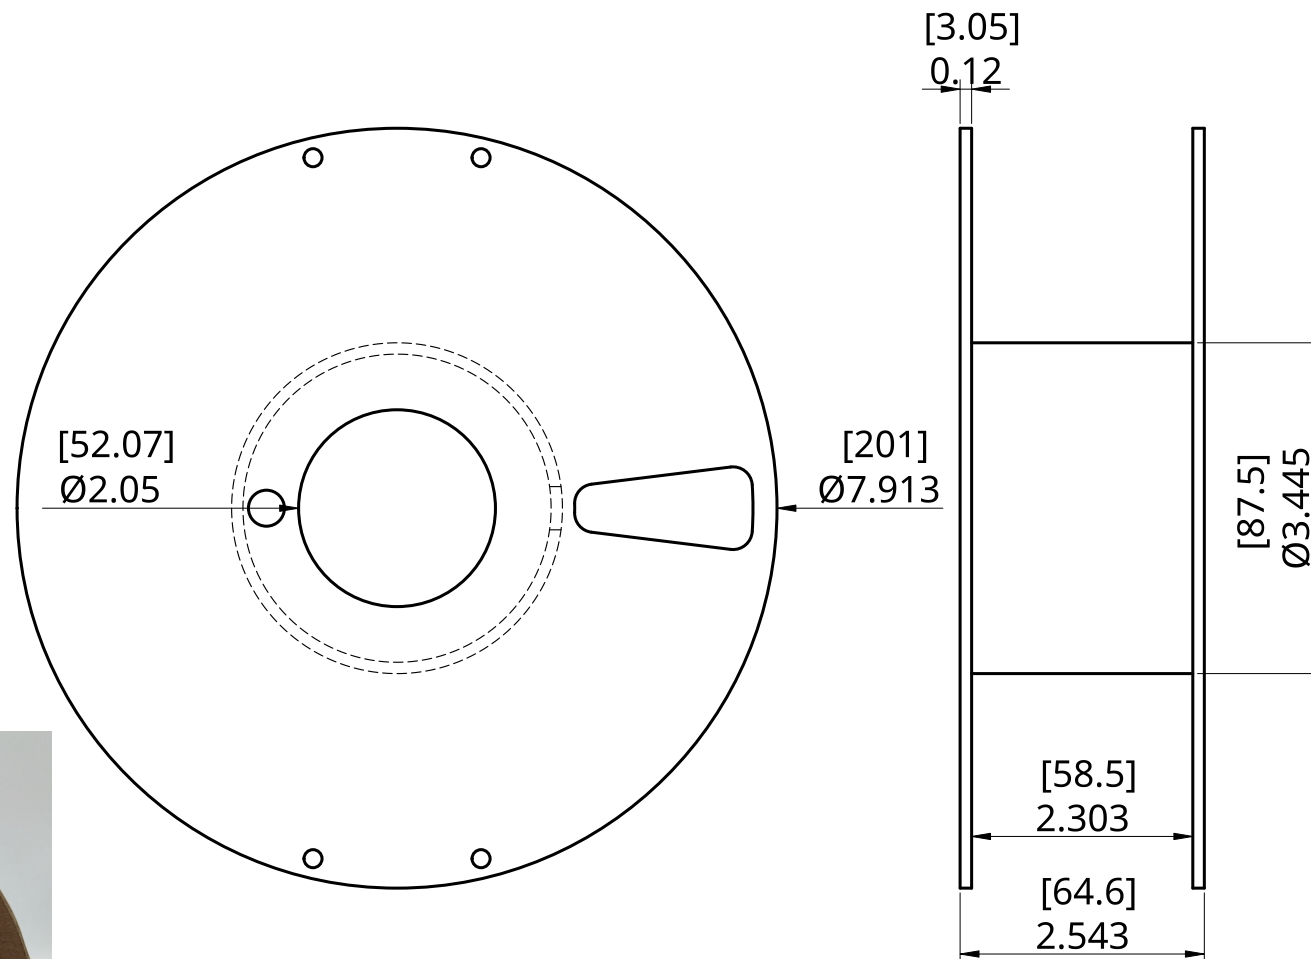

1KG SPOOL

EMPTY SPOOL WEIGHT: 320g

SPOOL MODELS SIMPLIFIED TO SHOW CRITICAL DIMENSIONS.

DIMENSIONS ARE IN INCHES [MM]

TITLE			
FILAMENT SPOOLS			
SIZE	DWG NO.	REV.	
A4		1	
SCALE	WEIGHT	SHEET	
1:2		1 of 4	

1KG CHIPBOARD SPOOL

EMPTY SPOOL WEIGHT: 172g

DIMENSIONS
ARE IN INCHES
[MM]

5LBS SPOOL

EMPTY SPOOL WEIGHT: 970g

SPOOL MODELS SIMPLIFIED TO SHOW CRITICAL DIMENSIONS.

DIMENSIONS
ARE IN INCHES
[MM]

15LBS SPOOL

EMPTY SPOOL WEIGHT: 1460g

SPOOL MODELS SIMPLIFIED TO
SHOW CRITICAL DIMENSIONS.

DIMENSIONS
ARE IN INCHES
[MM]