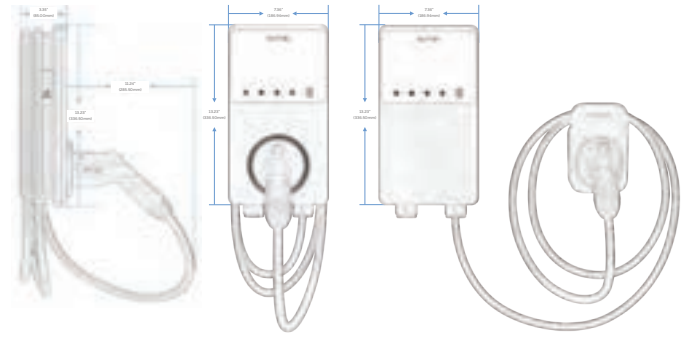

MAXICHARGER™ ACHOME

LEVEL 2 ELECTRIC VEHICLE CHARGER SPECIFICATIONS

AC Home EV Charger
With Separate Holster

AC Home EV Charger
With In-Body Holster

AUTEL® MAXICHARGER™

ACHOME

LEVEL 2 ELECTRIC VEHICLE CHARGER

SPECIFICATIONS

POWER

INPUT/OUTPUT POWER RATING & CURRENT	9.6kW (240V AC*40A) Or 12kW (240V AC*50A) Output Amperage Adjustable Via Mobile App, From 6A To 40A Or 50A
INPUT/OUTPUT VOLTAGE	208V±15%; 240V±15%, 60Hz
NETWORK TYPE	L1/N+PE, L1/L2/PE
CONNECTOR TYPE	SAE J1772, 25' (7.5m)
GROUND FAULT DETECTION	20mA CCID
PROTECTION	Overcurrent, Overvoltage, Undervoltage, Integrated Surge Protection
POWER MEASUREMENT ACCURACY	+/- 1.0% From 1% To Full Scale
POWER CORD	NEMA 6-50 / NEMA 14-50 / Hardwired

OPERATIONAL RATINGS

ENCLOSURE RATING	NEMA 4
OPERATING TEMPERATURE RANGE	-40°F ~+131°F (-40°C ~+55°C)
STORAGE TEMPERATURE RANGE	-40°F ~+185°F (-40°C ~+85 °C)
MOUNTING	Wall Or Floor Using A Pedestal
DIMENSIONS (H*W*D)	13"x7"x3" (336x187x85mm)
WEIGHT TOTAL (INCLUDES CHARGER, GABLE, GUN & HOLSTER)	Ranges Between 13lbs. (5.9 kg) - 15.9 lbs. (7.2 kg) Based On Model