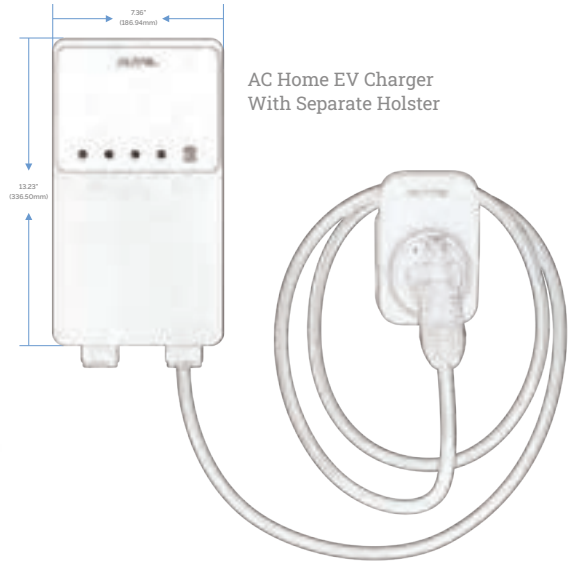

MAXICHARGER™ ACHOME

LEVEL 2 ELECTRIC VEHICLE CHARGER SPECIFICATIONS

AC Home EV Charger
With Separate Holster

AC Home EV Charger
With In-Body Holster

AUTEL® MAXICHARGER™

ACHOME

LEVEL 2 ELECTRIC VEHICLE CHARGER

SPECIFICATIONS

POWER

INPUT/OUTPUT POWER RATING & CURRENT	9.6kW (240V AC*40A) Or 12kW (240V AC*50A) Output Amperage Adjustable Via Mobile App, From 6A To 40A Or 50A
INPUT/OUTPUT VOLTAGE	208V±15%; 240V±15%, 60Hz
NETWORK TYPE	L1/N+PE, L1/L2/PE
CONNECTOR TYPE	SAE J1772, 25' (7.5m)
GROUND FAULT DETECTION	20mA CCID
PROTECTION	Overcurrent, Overvoltage, Undervoltage, Integrated Surge Protection
POWER MEASUREMENT ACCURACY	+/- 1.0% From 1% To Full Scale
POWER CORD	NEMA 6-50 / NEMA 14-50 / Hardwired

OPERATIONAL RATINGS

ENCLOSURE RATING	NEMA 4
OPERATING TEMPERATURE RANGE	-40°F ~+131°F (-40°C ~+55°C)
STORAGE TEMPERATURE RANGE	-40°F ~+185°F (-40°C ~+85 °C)
MOUNTING	Wall Or Floor Using A Pedestal
DIMENSIONS (H*W*D)	13"x7"x3" (336x187x85mm)
WEIGHT TOTAL (INCLUDES CHARGER, GABLE, GUN & HOLSTER)	Ranges Between 13lbs. (5.9 kg) - 15.9 lbs. (7.2 kg) Based On Model