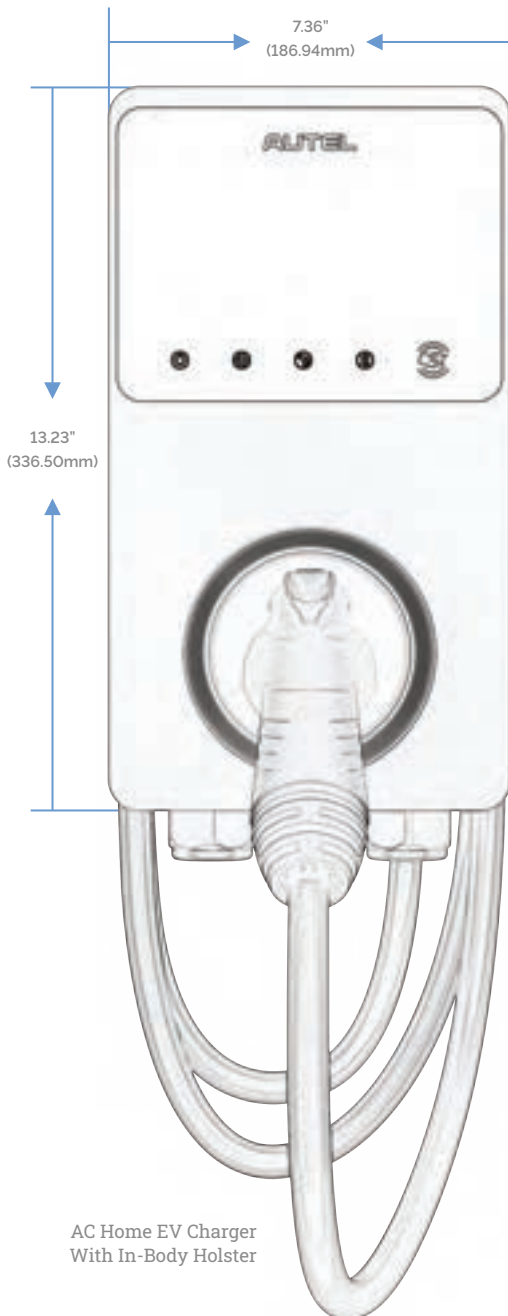

MAXICHARGER™ ACHOME

LEVEL 2 ELECTRIC VEHICLE CHARGER SPECIFICATIONS

AC Home EV Charger
With Separate Holster

AC Home EV Charger
With In-Body Holster

AUTEL® MAXICHARGER™

ACHOME

LEVEL 2 ELECTRIC VEHICLE CHARGER

SPECIFICATIONS

POWER

INPUT/OUTPUT POWER RATING & CURRENT	9.6kW (240V AC*40A) Or 12kW (240V AC*50A) Output Amperage Adjustable Via Mobile App, From 6A To 40A Or 50A
INPUT/OUTPUT VOLTAGE	208V±15%; 240V±15%, 60Hz
NETWORK TYPE	L1/N+PE, L1/L2/PE
CONNECTOR TYPE	SAE J1772, 25' (7.5m)
GROUND FAULT DETECTION	20mA CCID
PROTECTION	Overcurrent, Overvoltage, Undervoltage, Integrated Surge Protection
POWER MEASUREMENT ACCURACY	+/- 1.0% From 1% To Full Scale
POWER CORD	NEMA 6-50 / NEMA 14-50 / Hardwired

OPERATIONAL RATINGS

ENCLOSURE RATING	NEMA 4
OPERATING TEMPERATURE RANGE	-40°F ~+131°F (-40°C ~+55°C)
STORAGE TEMPERATURE RANGE	-40°F ~+185°F (-40°C ~+85 °C)
MOUNTING	Wall Or Floor Using A Pedestal
DIMENSIONS (H*W*D)	13"x7"x3" (336x187x85mm)
WEIGHT TOTAL (INCLUDES CHARGER, GABLE, GUN & HOLSTER)	Ranges Between 13lbs. (5.9 kg) - 15.9 lbs. (7.2 kg) Based On Model