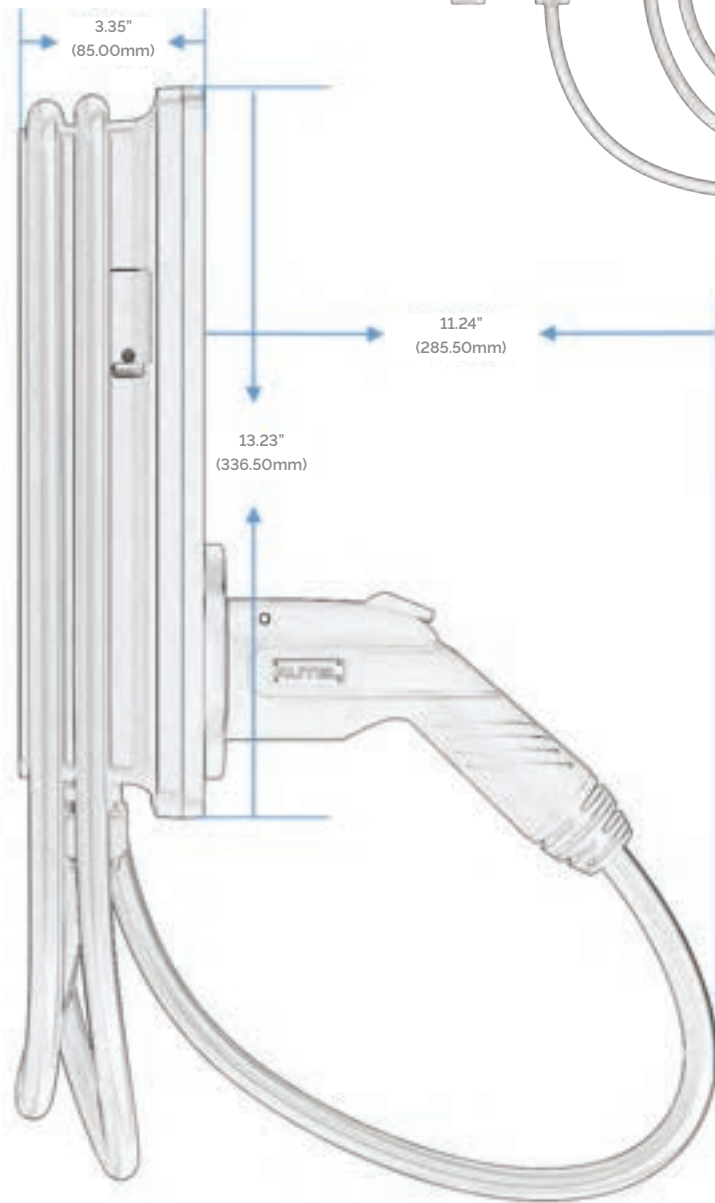

MAXICHARGER™ ACHOME

LEVEL 2 ELECTRIC VEHICLE CHARGER SPECIFICATIONS