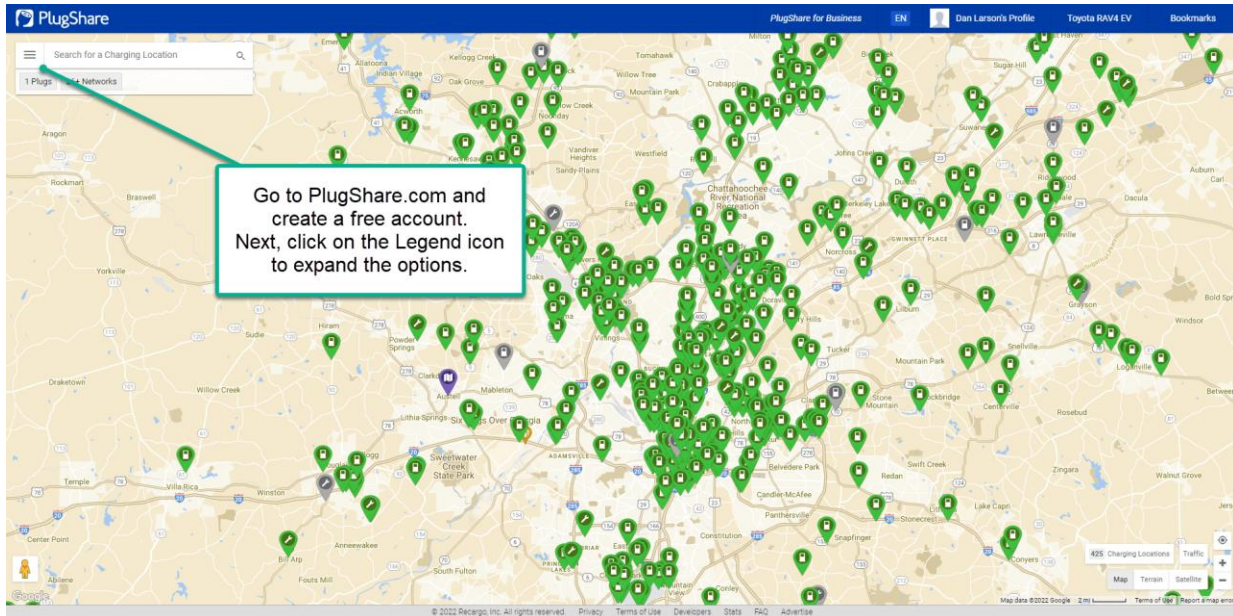

Adding a PlugShare Location

Go to PlugShare.com or download the PlugShare app on iOS/ Android and create an account to get started. Follow the instructions below for adding a location to their platform:

Step 1:

Step 2:

Step 3:

Add Location

Warning Restricted or Coming Soon locations may be hidden by your filter settings. Please double check nearby locations below to avoid adding duplicates.

Location Name * Full Street Address *

Position Pin on Map

MOVE PIN TO ADDRESS SET ADDRESS TO PIN

Below are some nearby locations you might not have seen due to filter settings. Check to see if the location you are adding already exists.

A	Rosemont Vinings Ridge Ap...	0.35 mi	B	One Overton Park	0.37 mi
C	The Encore - North	0.38 mi	D	The Encore	0.39 mi
E	Walton Riverwood Apartme...	0.63 mi	F	Riverwood 200	0.68 mi
G	Vinings Palisades Apartme...	0.69 mi	H	1100 Overton Park	0.72 mi
I	Kinstone River Apartments	0.74 mi	J	Cumberland Center IV	0.77 mi

CANCEL SUBMIT

Fill in the location name and street address.

Drag and drop the pin to the correct location on the map.

Select the connector(s) available on the charger. Select "Autel" as the charger network.