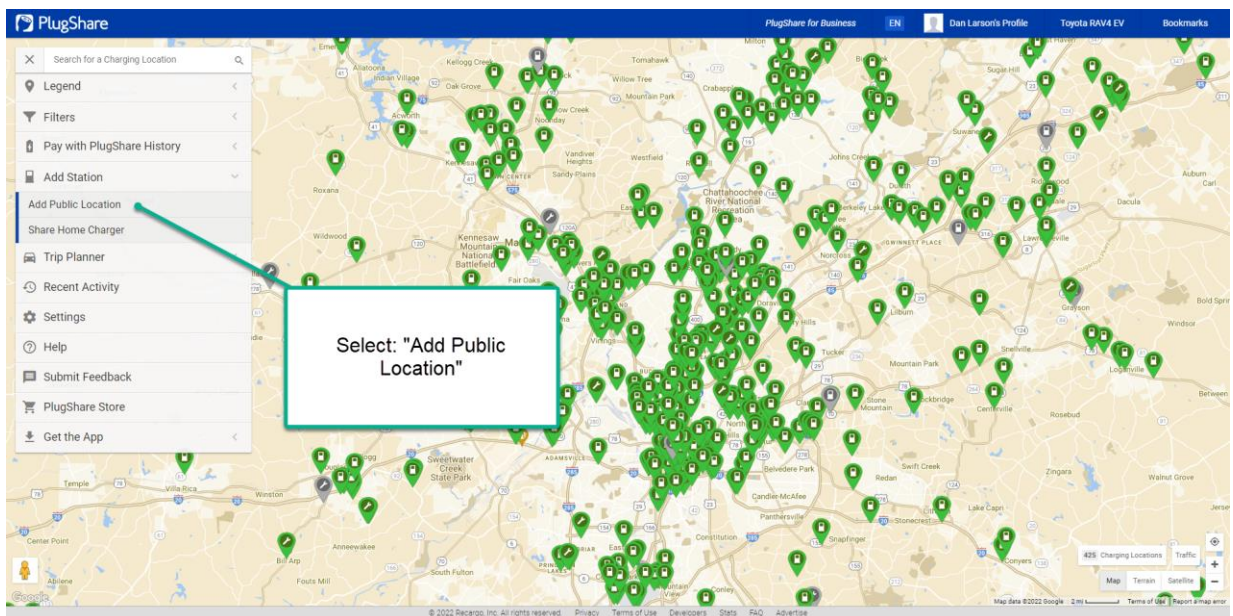

Adding a PlugShare Location

Go to PlugShare.com or download the PlugShare app on iOS/ Android and create an account to get started. Follow the instructions below for adding a location to their platform:

Step 1:

Step 2:

Step 3:

Add Location

Warning Restricted or Coming Soon locations may be hidden by your filter settings. Please double check nearby locations below to avoid adding duplicates.

Location Name * Full Street Address *

Position Pin on Map

MOVE PIN TO ADDRESS SET ADDRESS TO PIN

Below are some nearby locations you might not have seen due to filter settings. Check to see if the location you are adding already exists.

A	Rosemont Vinings Ridge Ap...	0.35 mi	B	One Overton Park	0.37 mi
C	The Encore - North	0.38 mi	D	The Encore	0.39 mi
E	Walton Riverwood Apartme...	0.63 mi	F	Riverwood 200	0.68 mi
G	Vinings Palisades Apartme...	0.69 mi	H	1100 Overton Park	0.72 mi
I	Kinstone River Apartments	0.74 mi	J	Cumberland Center IV	0.77 mi

CANCEL SUBMIT

Fill in the location name and street address.

Drag and drop the pin to the correct location on the map.

Select the connector(s) available on the charger. Select "Autel" as the charger network.