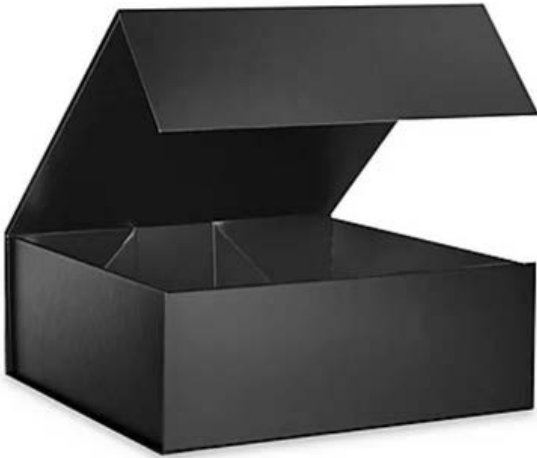

# TOTES/BAGS

**YOUR BRAND, NOT OURS.**

**\$10-\$15/GIFT – INCLUSIVE OF PACKAGING, BRANDING & ASSEMBLY**

*Pricing depends on # of items in gift and size of bag.*

Select the packaging that's right for you. We offer a variety of options that include your organization's branding.

# LUXE PACKAGING

YOUR BRAND, NOT OURS.

**\$20-30/GIFT – INCLUSIVE OF PACKAGING, BRANDING & ASSEMBLY**

*Pricing depends on # of items in gift and size of box.*

Select the packaging that's right for you. We offer a variety of options that include your organization's branding.