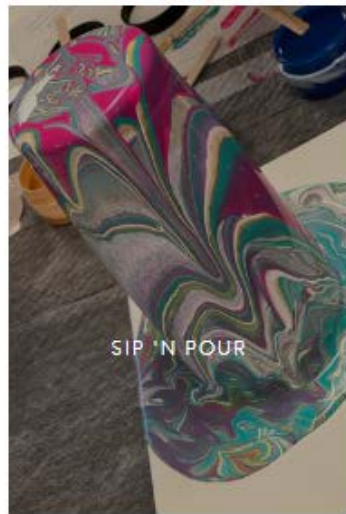

SIP 'N POUR

WE PRODUCE
VIRTUAL HOLIDAY
EVENTS WITH
BRANDED KITS AS
WELL!
[LEARN MORE HERE.](#)