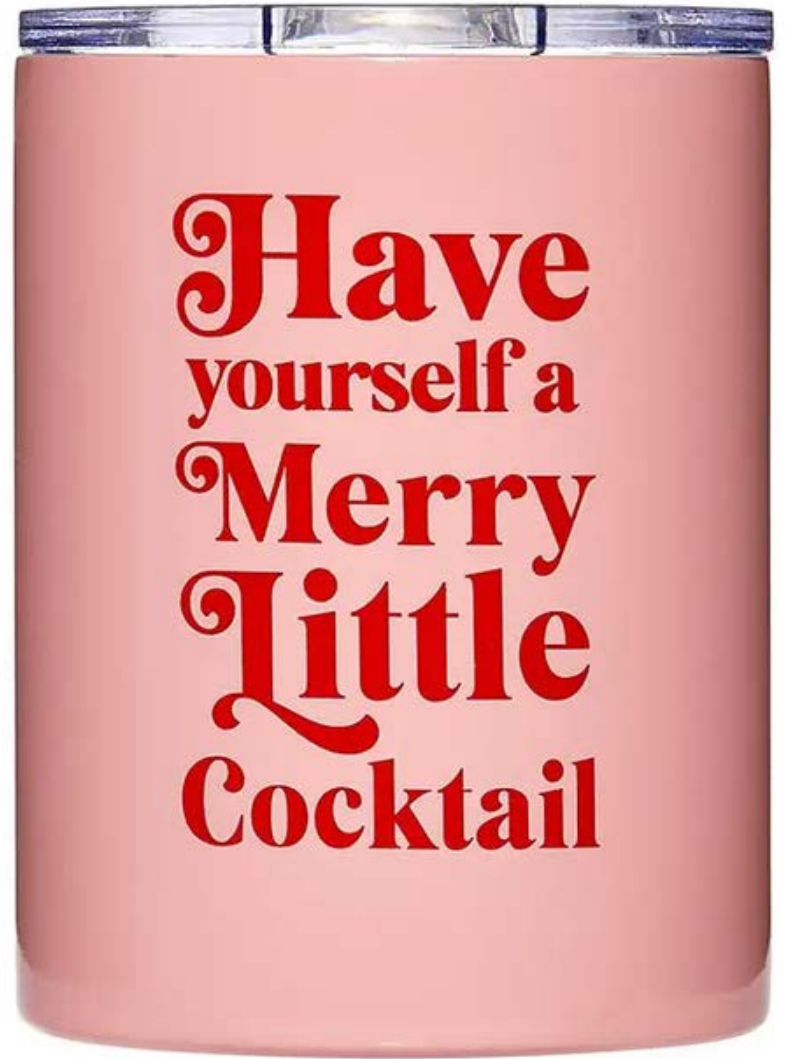

**STEP 2:
SELECT YOUR
ITEMS**