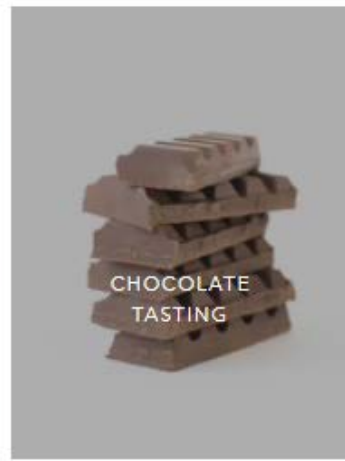

CHOCOLATE
TASTING

WE PRODUCE
VIRTUAL HOLIDAY
EVENTS WITH
BRANDED KITS AS
WELL!
[LEARN MORE HERE.](#)