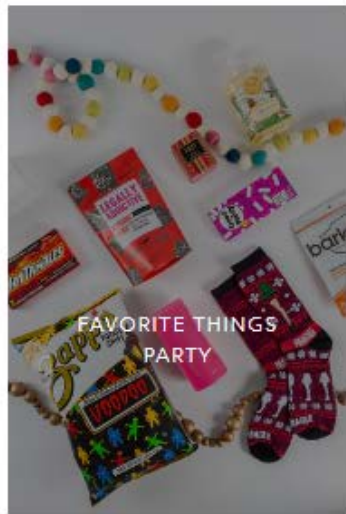

# PORTFOLIO

OPTIONS ARE ENDLESS.

PLEASE VISIT OUR WEBSITE FOR ADDITIONAL OPTIONS THAT ARE  
READY-TO-SHIP IN 24-48 HOURS FOR QUANTITIES OF 10 OR LESS.

MORE FALL GIFTS.

MORE HOLIDAY GIFTS.

MIXOLOGY  
EXPERIENCE