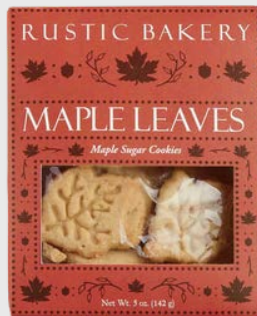

**\$15.50**

**COOKIE - WHIPPED BUTTER 2 OZ**

**\$5**

**BRANDING: YES**

# SNACKS & FOOD PRODUCTS

**VIEW  
MORE  
HERE**

**3 PIECE CHOCOLATE PUMPKINS**

**\$15**

**MAPLE LEAVES COOKIES**

**\$8**

**SNOWBALLS -SOUTH BEND CHOCOLATE**

**\$8**