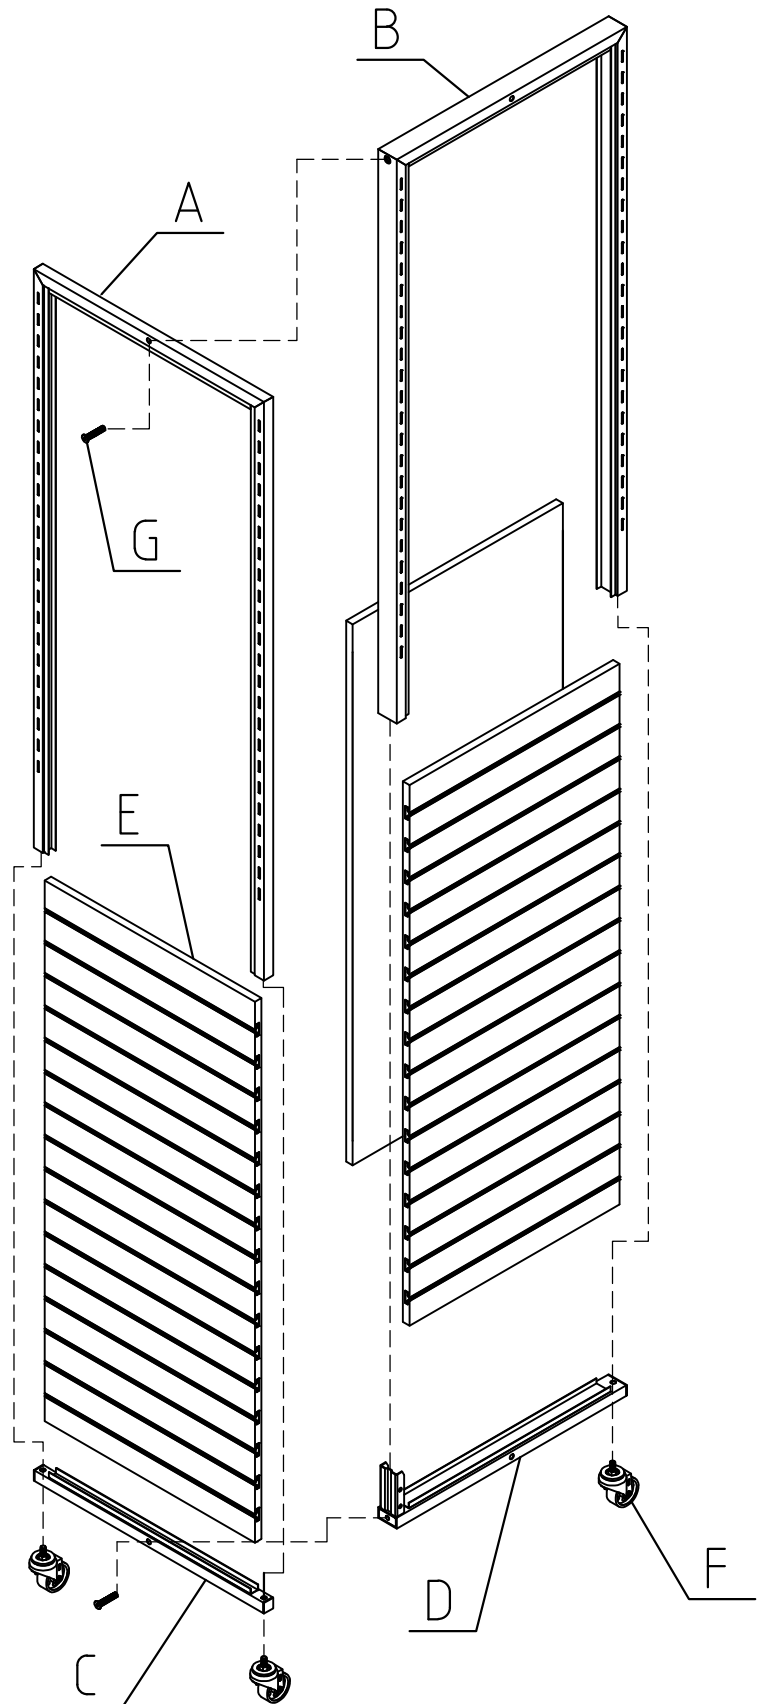

AK-SM3
ASSEMBLY INSTRUCTIONS

PARTS LIST

PART	DESCRIPTION	QTY
A	METAL FRAME FRONT	1
B	METAL FRAME BACK	1
C	PIPE	1
D	PIPE	1
E	MDF	3
F	WHEELS	3
G	SET SCREWS 3/8"-16UNC*1.97"	2