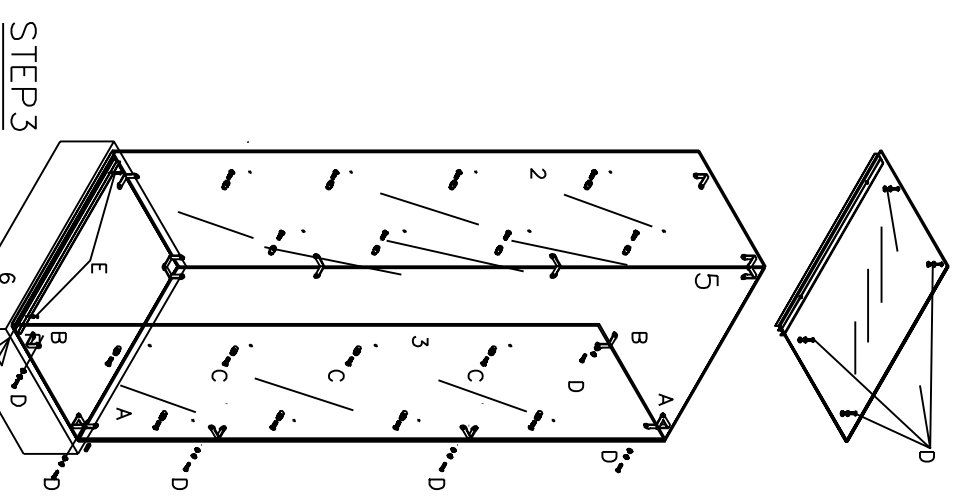

ASSEMBLY INSTRUCTION FRAMELESS TOWER CASE

NOTE: IT IS RECOMMENDED THAT TWO PERSONS TO ASSEMBLE THIS UNIT.

| PARTS LIST | |
|------------|-----------------------|
| NO: | QTY DESCRIPTION |
| 1 | 1PC TOP |
| 2 | 1PC SIDE BOARD |
| 3 | 1PC SIDE BOARD |
| 4 | 4PCS SHELF |
| 5 | 1PC BACK BOARD |
| 6 | 1SET WOOD BOTTOM BASE |
| 7 | 1PC RIGHT DOOR |
| 8 | 1PC LEFT DOOR |