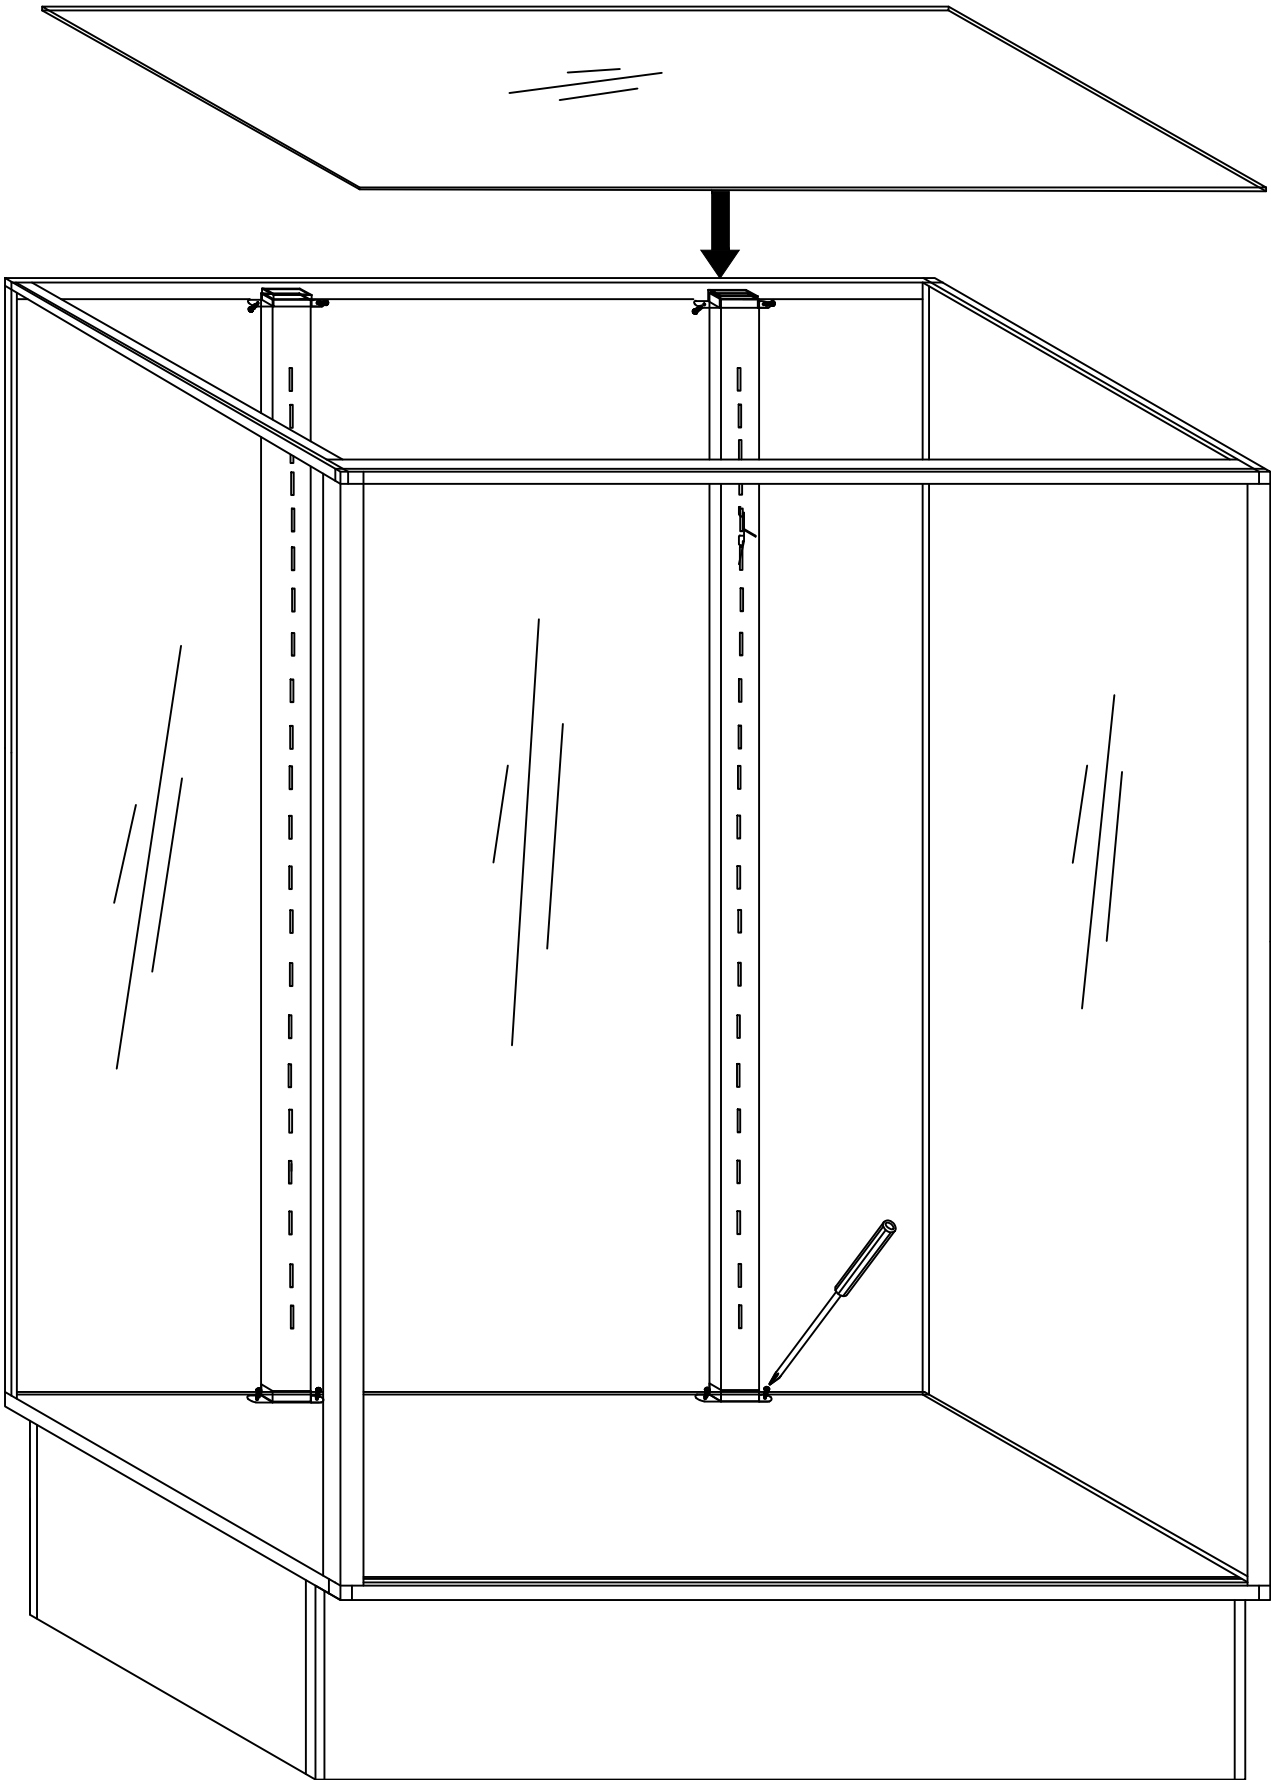

METAL FRAME WALLCASE

ASSEMBLY INSTRUCTIONS

1

2

3

BACK OPTION: WHITE MDF, GLASS, MIRROR

4

5