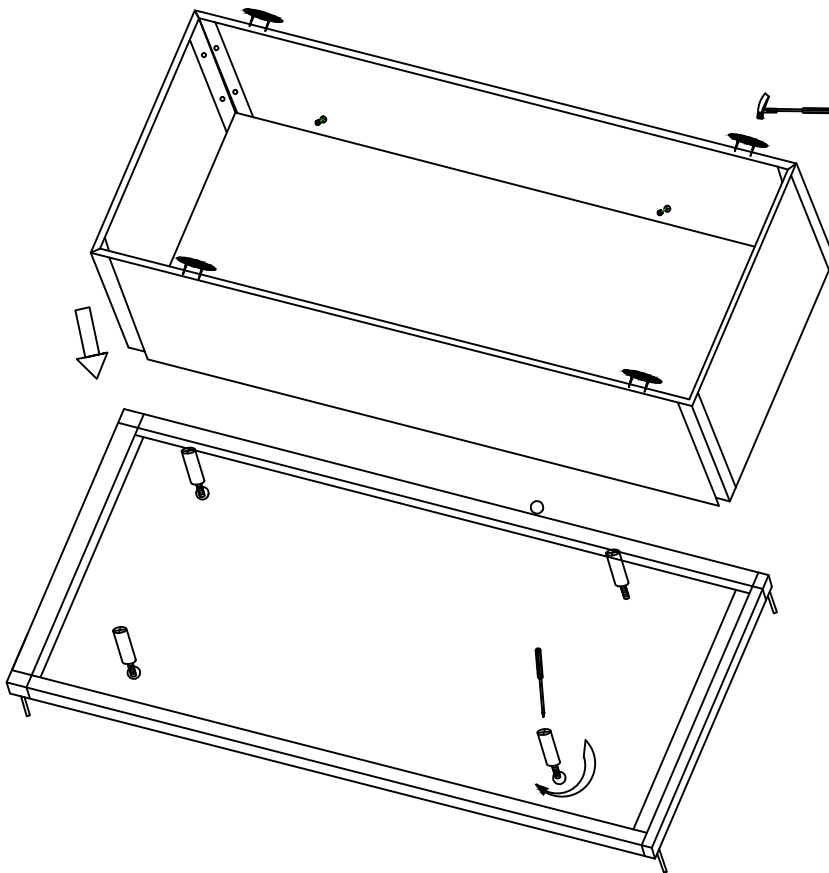

METAL FRAME WALLCASE

ASSEMBLY INSTRUCTIONS

1

2

3

BACK OPTION: WHITE MDF, GLASS, MIRROR

4

5