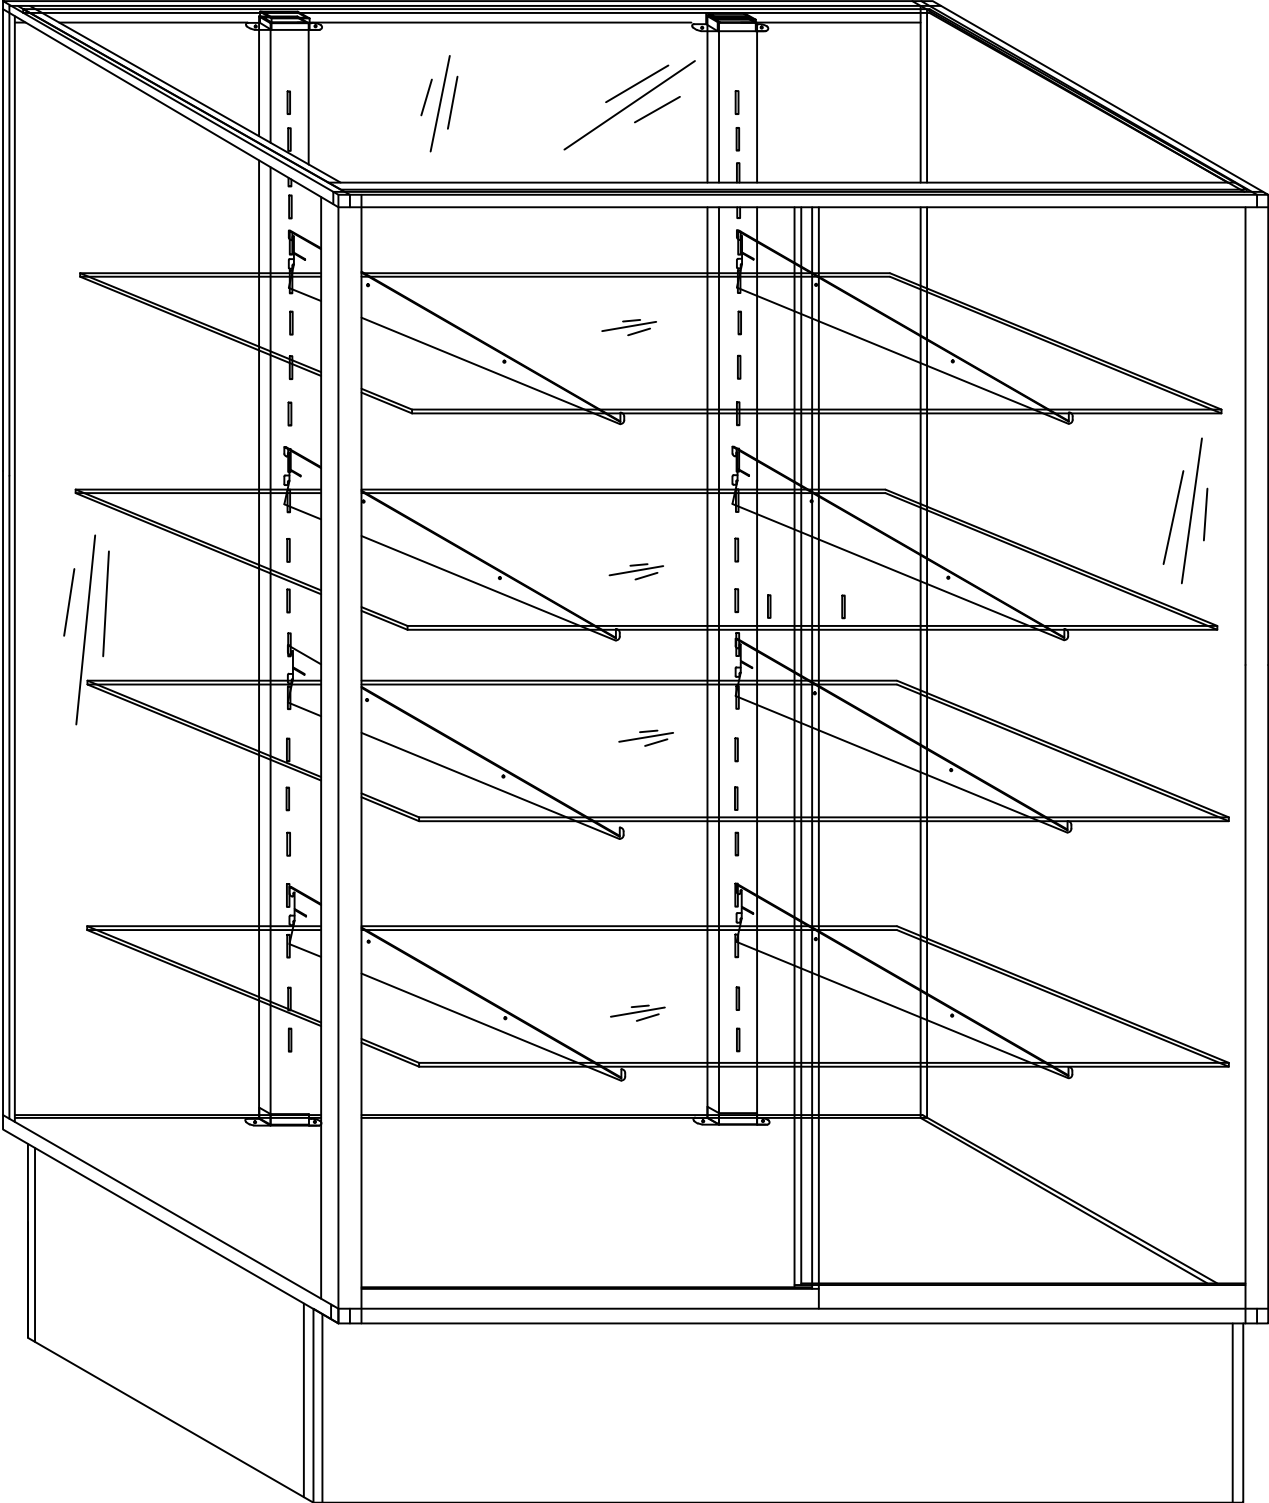

METAL FRAME WALLCASE

ASSEMBLY INSTRUCTIONS

1

2

3

BACK OPTION: WHITE MDF, GLASS, MIRROR

4

5