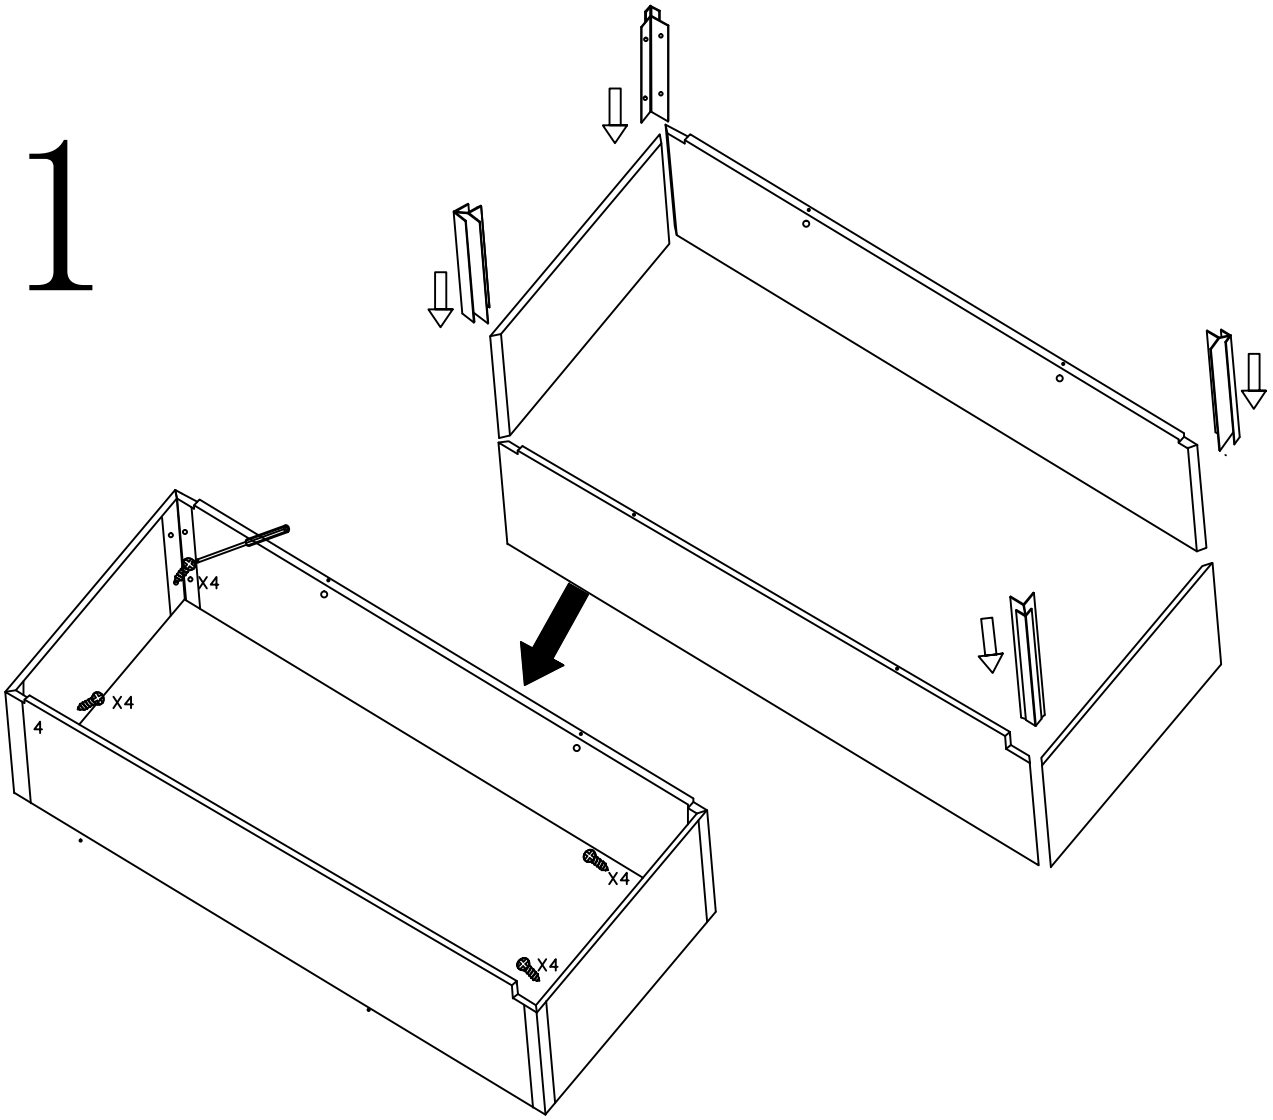

METAL FRAME WALLCASE

ASSEMBLY INSTRUCTIONS

1

2

3

BACK OPTION: WHITE MDF, GLASS, MIRROR

4

5