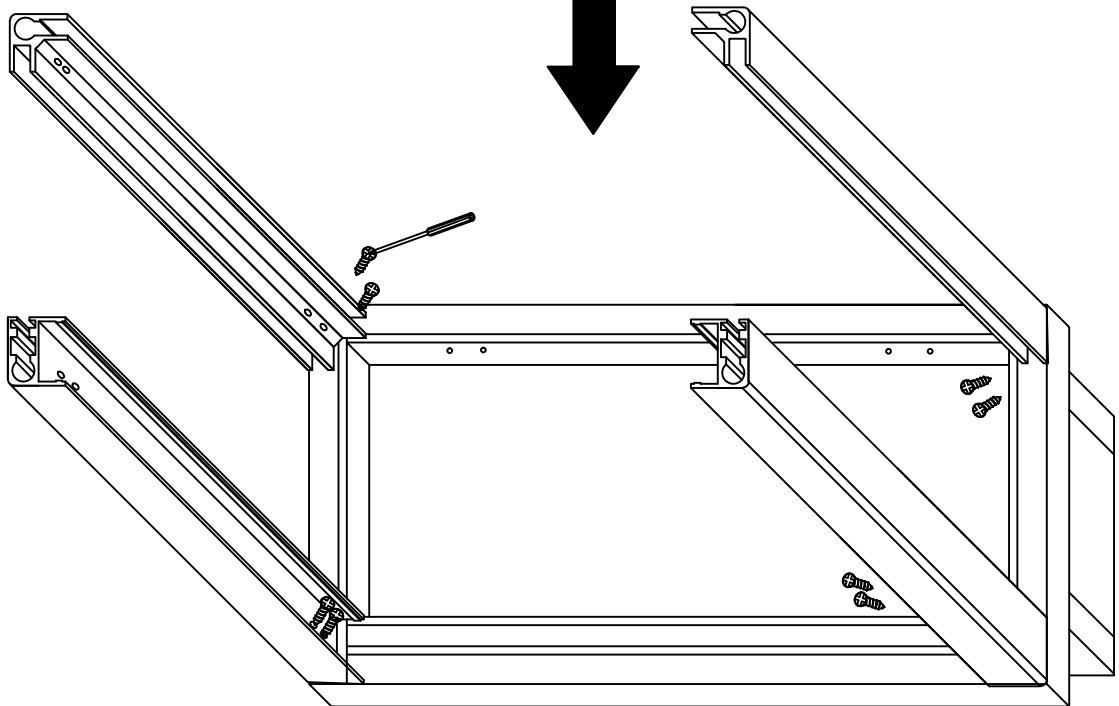

METAL FRAME WALLCASE

ASSEMBLY INSTRUCTIONS

1

2

3

BACK OPTION: WHITE MDF, GLASS, MIRROR

4

5