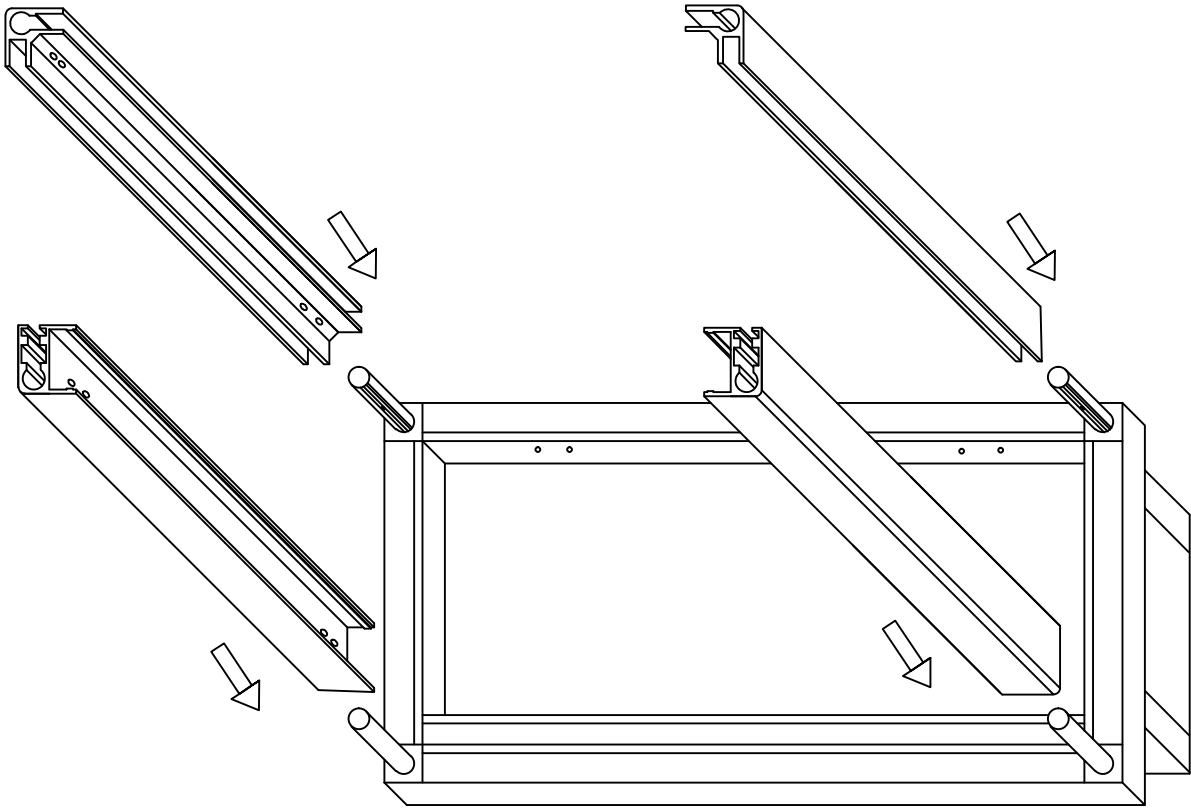

METAL FRAME WALLCASE

ASSEMBLY INSTRUCTIONS

1

2

3

BACK OPTION: WHITE MDF, GLASS, MIRROR

4

5