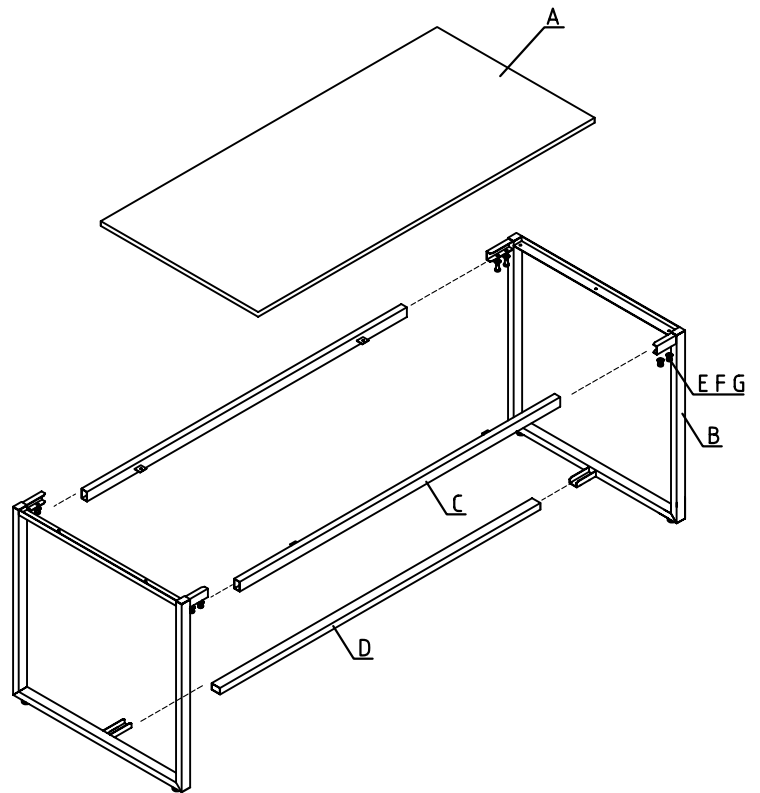

CT6050 (SMALL)
ASSEMBLY INSTRUCTIONS

PARTS LIST

PART	DESCRIPTION	QTY
A	WOOD TOP	1
B	FRAME	2
C	TUBE	2
D	TUBE	1
E	SCREWS	12
F	FLAT PAD	12
G	SPRING WASHER	12