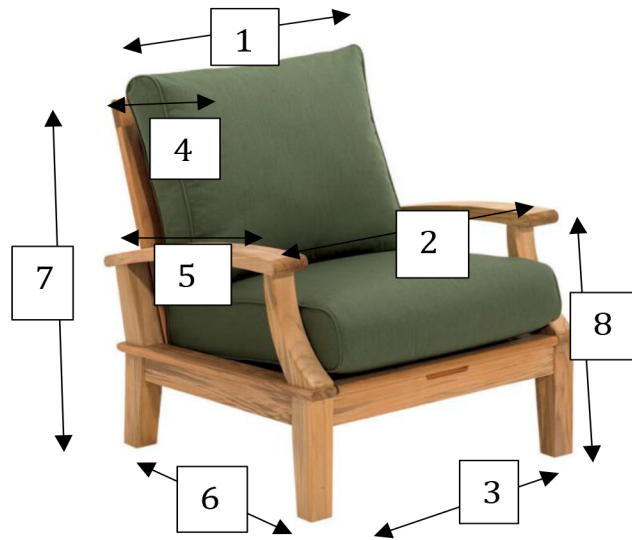

CFR PATIO

Club Chair Cover

Please measure your club chair, including cushions if applicable following the reference diagram above. Please list exact dimensions. All measurements should be provided in inches.

1. Top Width of Chair: _____
2. Width at Top of Arms: _____
3. Width of Chair at Feet: _____
4. Thickness of Frame and Cushion: _____
5. Depth of Chair (Back of Chair to Front of Arms): _____
6. Depth of Chair at Feet: _____
7. Back Height of Chair: _____
8. Front Height of Chair (Floor to Top of Arm): _____

***Highly Recommend - Please submit photos of furniture for our reference**

***Helpful Tips**

- Make sure to measure the widest part of each piece. Arms may extend out further than frames. Backs may be slanted and add inches to depth.
- Always measure with cushions on the frame. Cushions may extend further or higher than frames.
- Items without arms should be measured with cushions on for accurate seat height