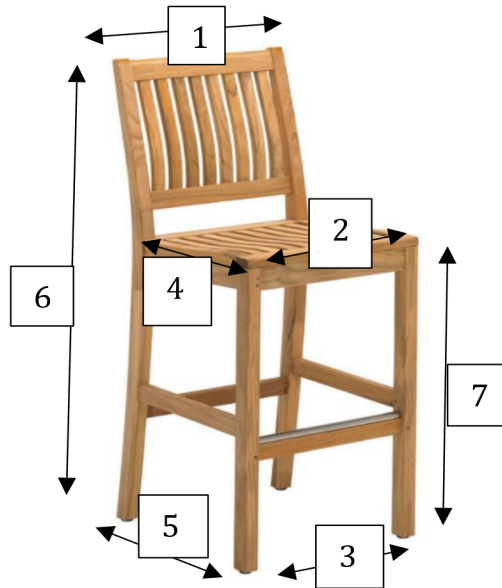

## Bar Side Chair Cover

Please measure your bar chair following the reference diagram above. Please list exact dimensions. All measurements should be provided in inches.

1. Width at Top of Back:

---

2. Width of Seat:

---

3. Width at Widest Part of Feet:

---

4. Depth of Chair Front of Arms:

---

5. Depth of Chair Back to Front of Arms:

---

6. Back Height of Chair:

---

7. Front Height of Seat (Floor to Top of Seat):

---

**\*Highly Recommend - Please submit photos of furniture for our reference**