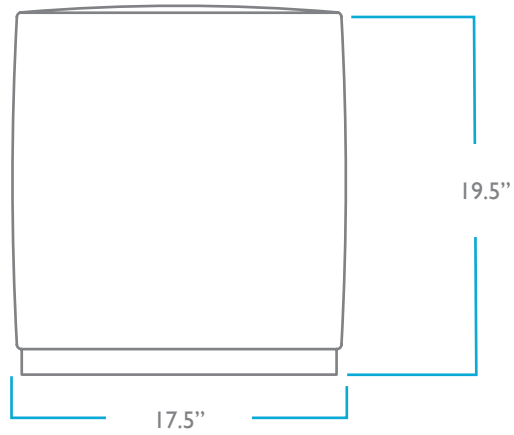

QUESTIONS?

HELLO@COLEYHOME.COM

980.237.9861

TOP

SIDE

OVERALL
HEIGHT: 19.5"
DEPTH: 17.5"

PACK WEIGHT
30 LBS