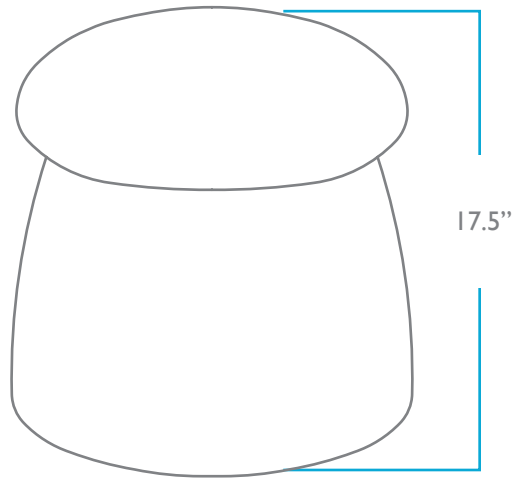

#### QUESTIONS?

HELLO@COLEYHOME.COM

980.237.9861

SIDE

TOP

**OVERALL**  
HEIGHT: 17.5"  
DEPTH: 19"

**PACK WEIGHT**  
25 LBS