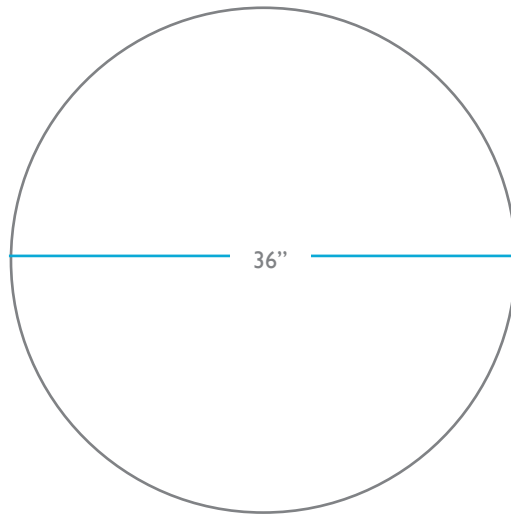

AVAILABLE CUSTOMIZATIONS

CONTRAST TOP

QUESTIONS?

HELLO@COLEYHOME.COM

980.237.9861

SIDE

FRONT

OVERALL
HEIGHT: 18"
WIDTH: 36"