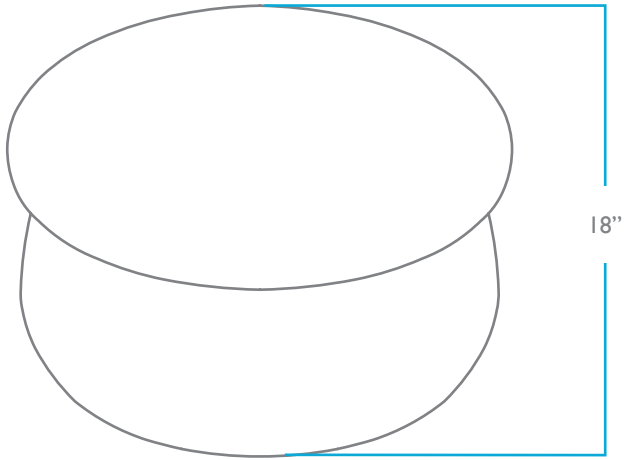

AVAILABLE CUSTOMIZATIONS

CONTRAST TOP

QUESTIONS?

HELLO@COLEYHOME.COM

980.237.9861

SIDE

FRONT

OVERALL
HEIGHT: 18"
WIDTH: 36"