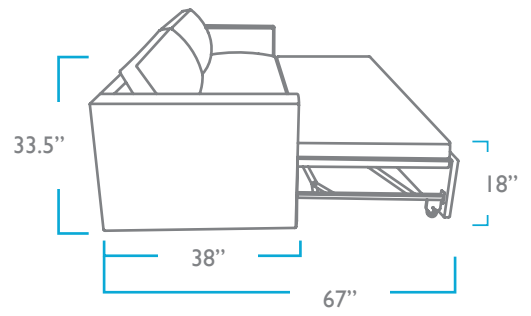

980.237.9861

FRONT

SIDE

TOP

BACK

OVERALL

HEIGHT: 33.5"
WIDTH: 89.5"
LENGTH: 67"
DEPTH: 38"

SEAT

HEIGHT: 18"
DEPTH: 23"

PACK WEIGHT

270 LBS