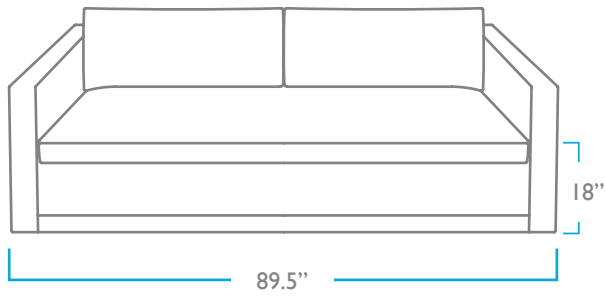

980.237.9861

FRONT

SIDE

TOP

BACK

OVERALL

HEIGHT: 33.5"
WIDTH: 89.5"
LENGTH: 67"
DEPTH: 38"

SEAT

HEIGHT: 18"
DEPTH: 23"

PACK WEIGHT

270 LBS