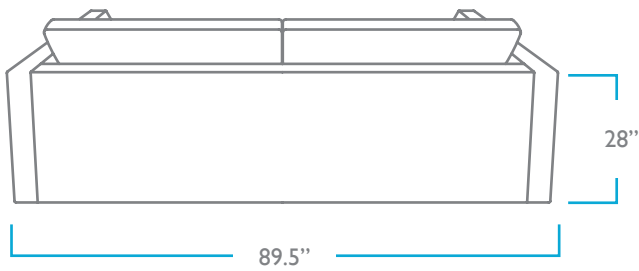

980.237.9861

FRONT

SIDE

TOP

BACK

OVERALL

HEIGHT: 33.5"
WIDTH: 89.5"
LENGTH: 67"
DEPTH: 38"

SEAT

HEIGHT: 18"
DEPTH: 23"

PACK WEIGHT

270 LBS