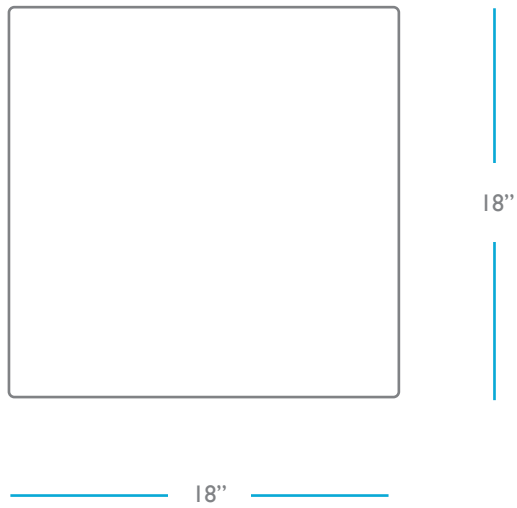

AVAILABLE CUSTOMIZATIONS

CONTRAST TOP

CONTRAST WELT

QUESTIONS?

HELLO@COLEYHOME.COM

980.237.9861

OVERALL
HEIGHT: 18.5"
WIDTH: 18"

PACK WEIGHT
25 LBS