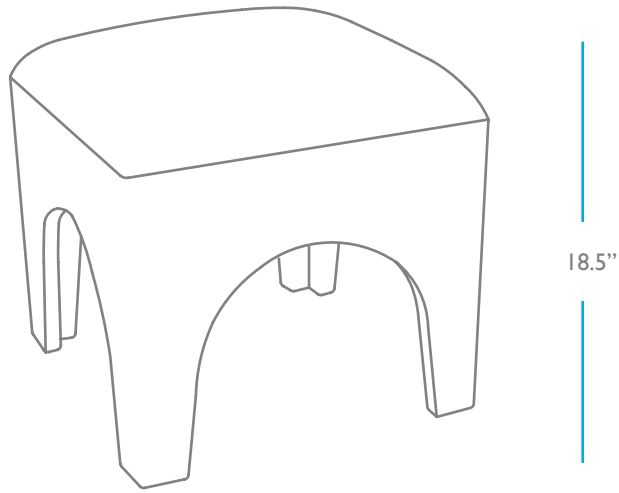

Stylish as a pair or on its own, the Mia Ottoman is a gorgeous accent piece for the chicest of rooms. With its curved legs and welt detail, the Mia Ottoman is sure to bring a dash of bright color to any space.

AVAILABLE CUSTOMIZATIONS

CONTRAST TOP

CONTRAST WELT

QUESTIONS?

HELLO@COLEYHOME.COM

980.237.9861

OVERALL
HEIGHT: 18.5"
WIDTH: 18"

PACK WEIGHT
25 LBS