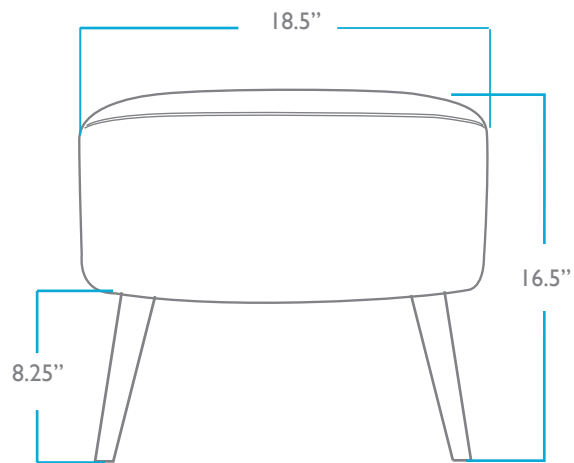

OVERALL
HEIGHT: 16.5"
DEPTH: 18.5"

PACK WEIGHT
30 LBS