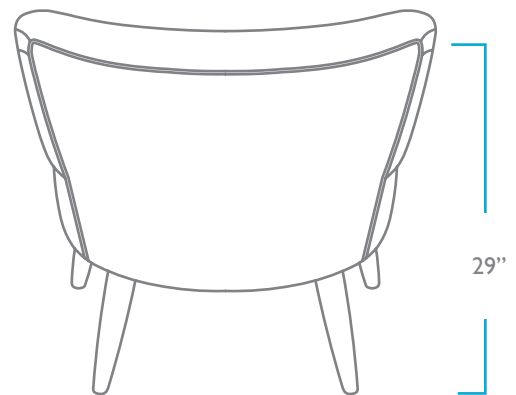

OVERALL

HEIGHT: 29"

WIDTH: 27"

DEPTH: 28.5"

SEAT

HEIGHT: 17"

DEPTH: 20.5"

PACK WEIGHT