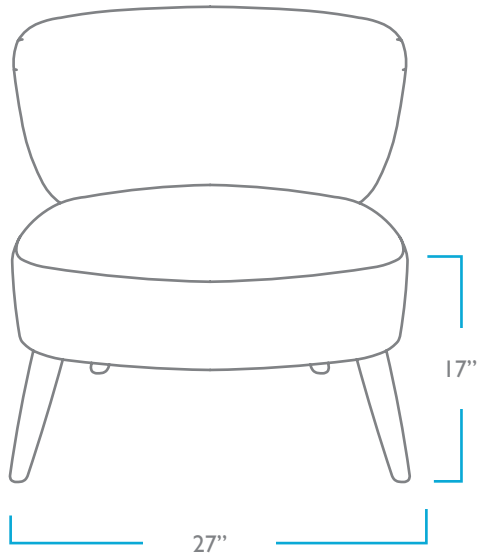

FRONT

SIDE

TOP

BACK

OVERALL

HEIGHT: 29"

WIDTH: 27"

DEPTH: 28.5"

SEAT

HEIGHT: 17"

DEPTH: 20.5"

PACK WEIGHT

38 LBS