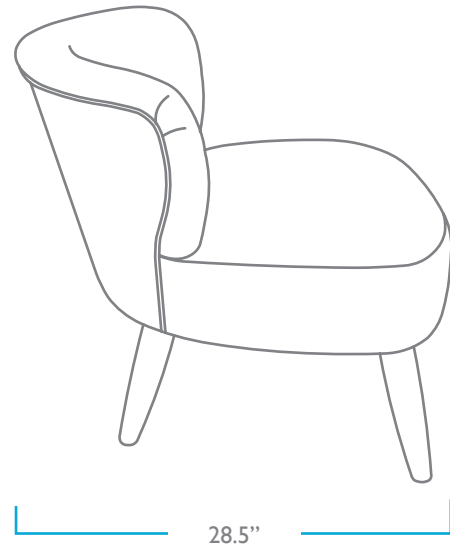

DUNE

QUESTIONS?

HELLO@COLEYHOME.COM

980.237.9861

FRONT

SIDE

TOP

BACK

OVERALL

HEIGHT: 29"

WIDTH: 27"

DEPTH: 28.5"

SEAT

HEIGHT: 17"

DEPTH: 20.5"

PACK WEIGHT