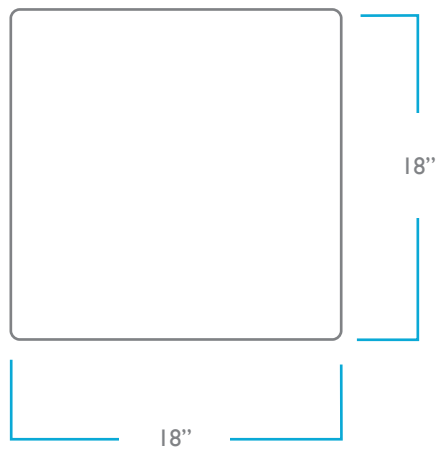

AVAILABLE CUSTOMIZATIONS

CONTRAST TOP

CONTRAST WELT

CONTRAST TRIM OR BAND

QUESTIONS?

HELLO@COLEYHOME.COM

980.237.9861

SIDE

TOP

OVERALL
HEIGHT: 18"
WIDTH: 18"

PACK WEIGHT
25 LBS