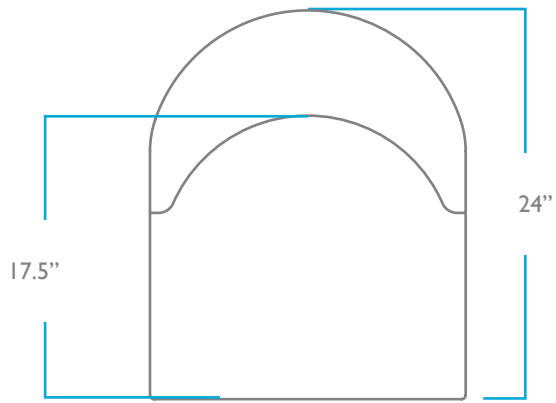

FRONT

SIDE

BACK

OVERALL

HEIGHT: 32"
WIDTH: 19.5"
DEPTH: 24"

SEAT

HEIGHT: 19"
DEPTH: 17.5"

PACK WEIGHT