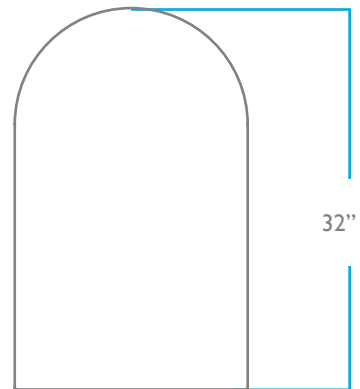

MOVEMENT:

Castors

AVAILABLE CUSTOMIZATIONS

CONTRAST WELT

QUESTIONS?

HELLO@COLEYHOME.COM

980.237.9861

TOP

FRONT

SIDE

BACK

OVERALL

HEIGHT: 32"
WIDTH: 19.5"
DEPTH: 24"

SEAT

HEIGHT: 19"
DEPTH: 17.5"

PACK WEIGHT

50 LBS