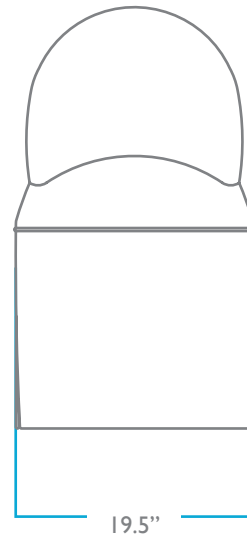

FRONT

SIDE

BACK

OVERALL

HEIGHT: 32"
WIDTH: 19.5"
DEPTH: 24"

SEAT

HEIGHT: 19"
DEPTH: 17.5"

PACK WEIGHT

50 LBS