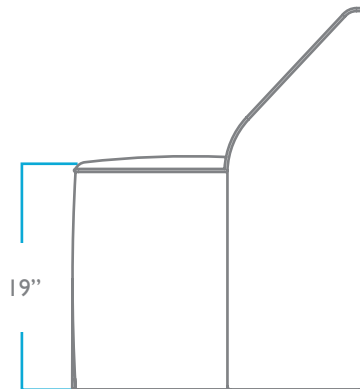

FRONT

SIDE

BACK

OVERALL

HEIGHT: 32"
WIDTH: 19.5"
DEPTH: 24"

SEAT

HEIGHT: 19"
DEPTH: 17.5"

PACK WEIGHT