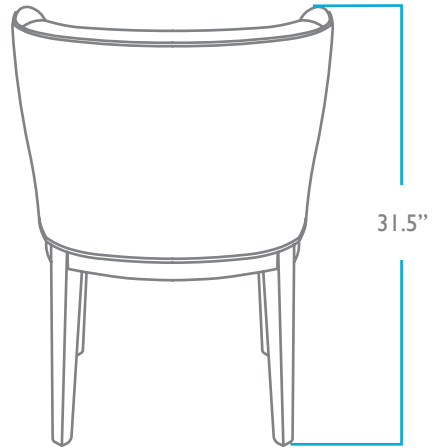

QUESTIONS?

HELLO@COLEYHOME.COM

980.237.9861

FRONT

SIDE

TOP

BACK

OVERALL

HEIGHT: 31.5"

WIDTH: 23"

DEPTH: 23"

SEAT

HEIGHT: 19"

DEPTH: 17"

PACK WEIGHT

35 LBS