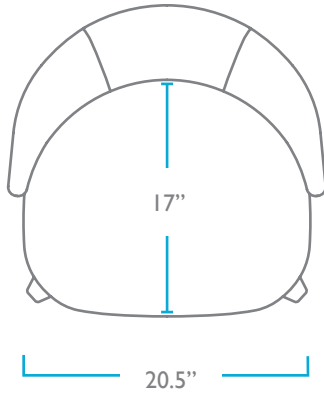

QUESTIONS?

HELLO@COLEYHOME.COM

980.237.9861

FRONT

SIDE

TOP

BACK

OVERALL

HEIGHT: 31.5"

WIDTH: 23"

DEPTH: 23"

SEAT

HEIGHT: 19"

DEPTH: 17"

PACK WEIGHT

35 LBS