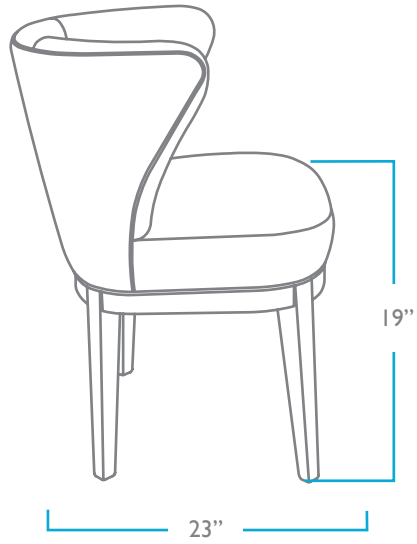

QUESTIONS?

HELLO@COLEYHOME.COM

980.237.9861

FRONT

SIDE

TOP

BACK

OVERALL

HEIGHT: 31.5"

WIDTH: 23"

DEPTH: 23"

SEAT

HEIGHT: 19"

DEPTH: 17"

PACK WEIGHT

35 LBS