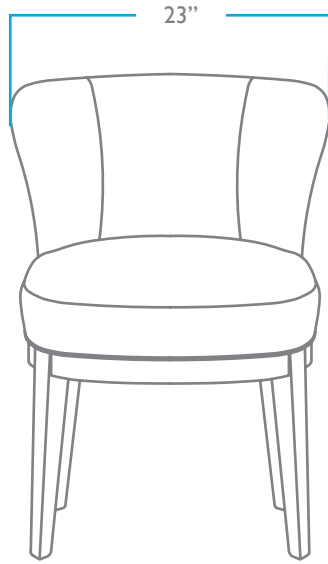

QUESTIONS?

HELLO@COLEYHOME.COM

980.237.9861

FRONT

SIDE

TOP

BACK

OVERALL

HEIGHT: 31.5"

WIDTH: 23"

DEPTH: 23"

SEAT

HEIGHT: 19"

DEPTH: 17"

PACK WEIGHT

35 LBS