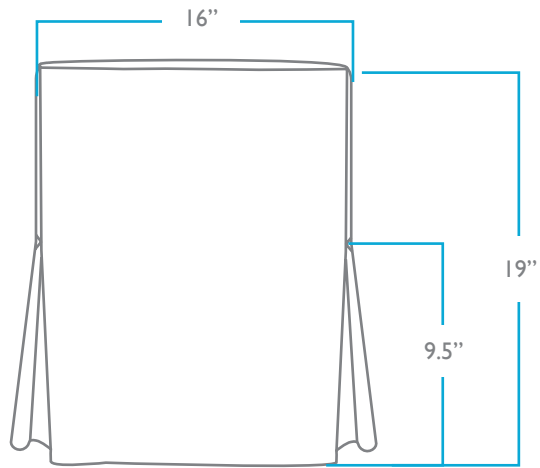

#### QUESTIONS?

HELLO@COLEYHOME.COM

980.237.9861

**OVERALL**  
HEIGHT: 19"  
WIDTH: 16"

**PACK WEIGHT**  
10 LBS