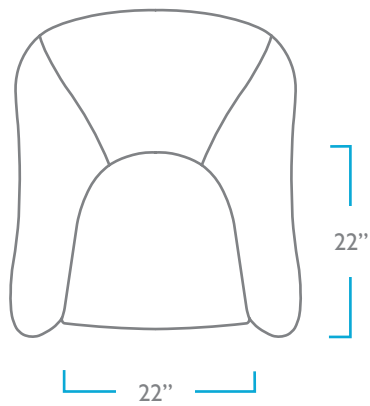

980.237.9861

FRONT

SIDE

TOP

BACK

OVERALL

HEIGHT: 30.5"
WIDTH: 29.5"
DEPTH: 34"
ARM HEIGHT: 27"

SEAT

HEIGHT: 17"
DEPTH: 22"

PACK WEIGHT

75 LBS