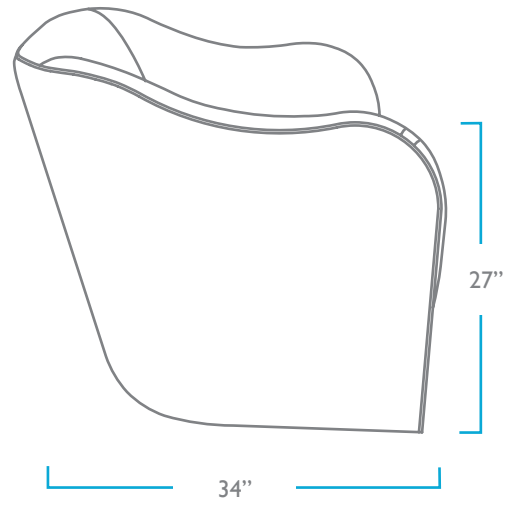

980.237.9861

FRONT

SIDE

TOP

BACK

OVERALL

HEIGHT: 30.5"
WIDTH: 29.5"
DEPTH: 34"
ARM HEIGHT: 27"

SEAT

HEIGHT: 17"
DEPTH: 22"

PACK WEIGHT

75 LBS