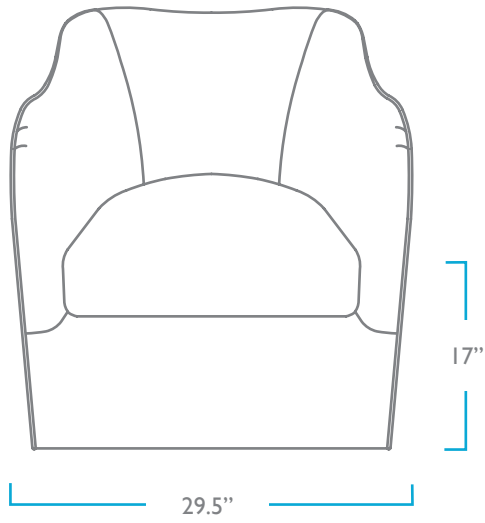

980.237.9861

FRONT

SIDE

TOP

BACK

OVERALL

HEIGHT: 30.5"
WIDTH: 29.5"
DEPTH: 34"
ARM HEIGHT: 27"

SEAT

HEIGHT: 17"
DEPTH: 22"

PACK WEIGHT

75 LBS