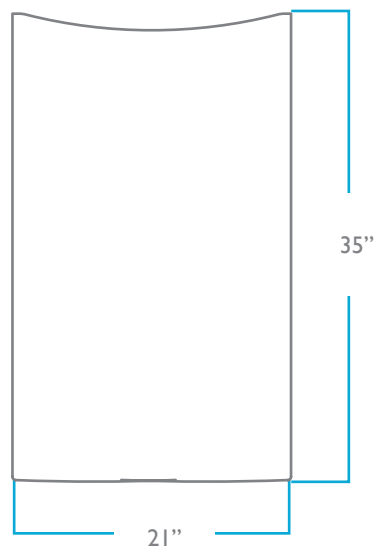

SIDE

TOP

BACK

OVERALL

HEIGHT: 35"
WIDTH: 24"
DEPTH: 25"
ARM HEIGHT: 25"

SEAT

HEIGHT: 19.5"
DEPTH: 15.5"

PACK WEIGHT

35 LBS