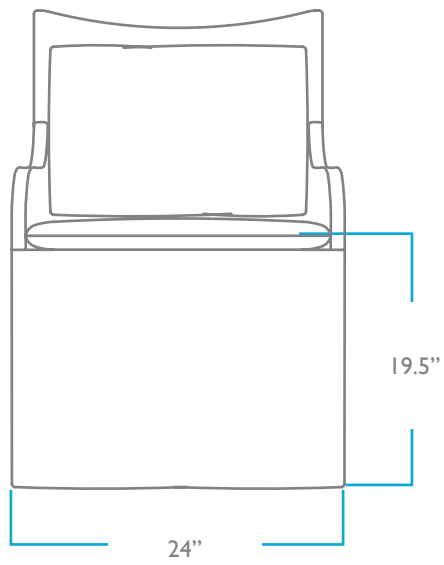

SIDE

TOP

BACK

OVERALL

HEIGHT: 35"
WIDTH: 24"
DEPTH: 25"
ARM HEIGHT: 25"

SEAT

HEIGHT: 19.5"
DEPTH: 15.5"

PACK WEIGHT

35 LBS