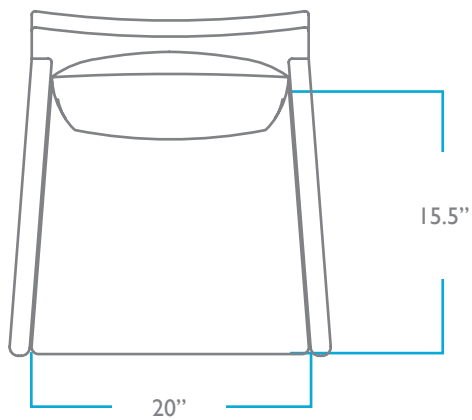

SIDE

TOP

BACK

OVERALL

HEIGHT: 35"
WIDTH: 24"
DEPTH: 25"
ARM HEIGHT: 25"

SEAT

HEIGHT: 19.5"
DEPTH: 15.5"

PACK WEIGHT