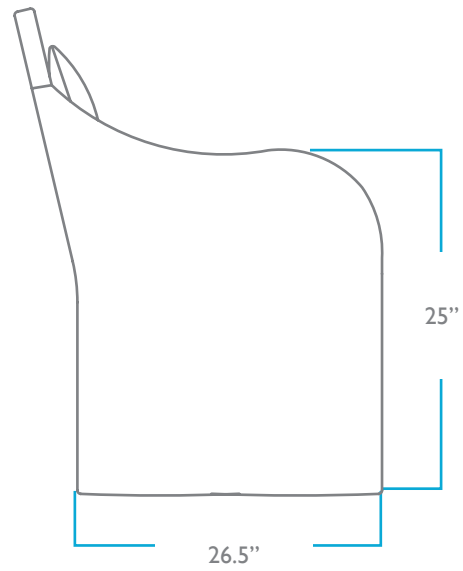

SIDE

TOP

BACK

OVERALL

HEIGHT: 35"
WIDTH: 24"
DEPTH: 25"
ARM HEIGHT: 25"

SEAT

HEIGHT: 19.5"
DEPTH: 15.5"

PACK WEIGHT

35 LBS