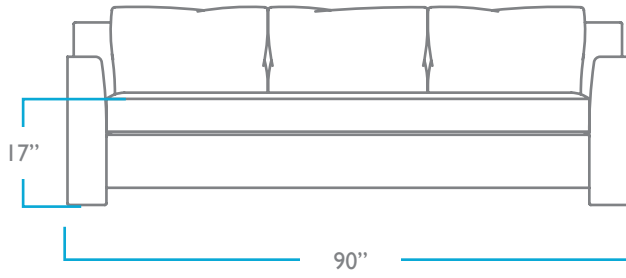

FRONT

OVERALL

HEIGHT: 32"

WIDTH: 90"

DEPTH: 38"

ARM HEIGHT: 24.5"

SEAT

HEIGHT: 17"

DEPTH: 23"

PACK WEIGHT

165 LBS