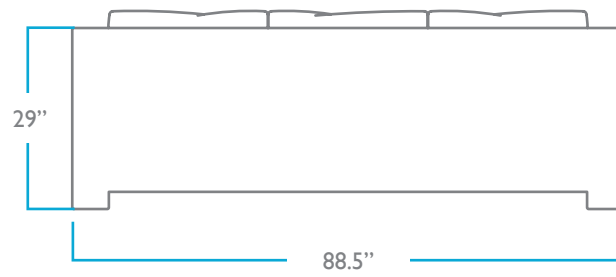

BACK

OVERALL

HEIGHT: 32"

WIDTH: 90"

DEPTH: 38"

ARM HEIGHT: 24.5"

SEAT

HEIGHT: 17"

DEPTH: 23"

PACK WEIGHT

165 LBS