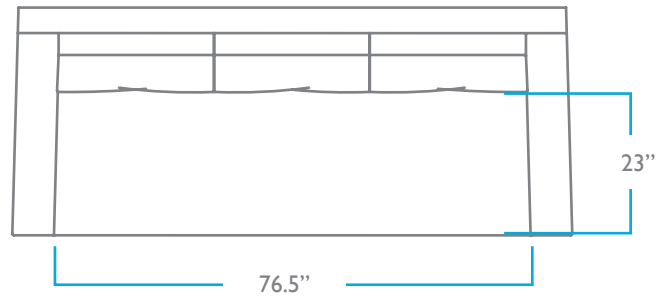

TOP

OVERALL

HEIGHT: 32"

WIDTH: 90"

DEPTH: 38"

ARM HEIGHT: 24.5"

SEAT

HEIGHT: 17"

DEPTH: 23"

PACK WEIGHT

165 LBS