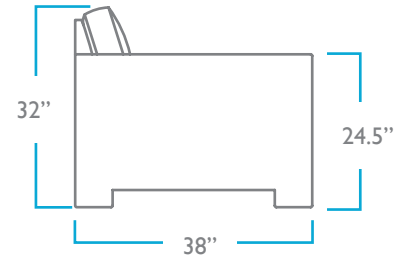

#### QUESTIONS?

HELLO@COLEYHOME.COM

980.237.9861

FRONT

SIDE

TOP

BACK

**OVERALL**

HEIGHT: 32"

WIDTH: 90"

DEPTH: 38"

ARM HEIGHT: 24.5"

**SEAT**

HEIGHT: 17"

DEPTH: 23"

**PACK WEIGHT**