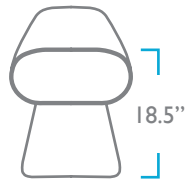

AVAILABLE CUSTOMIZATIONS

CONTRAST WELT

QUESTIONS?

HELLO@COLEYHOME.COM

980.237.9861

SMALL

MEDIUM

LARGE

OVERALL

HEIGHT: 18.5"

DEPTH: 15"

PACK WEIGHT

SMALL: 35 LBS

MEDIUM: 40 LBS

LARGE: 45 LBS