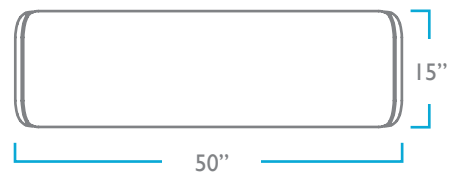

AVAILABLE CUSTOMIZATIONS

CONTRAST WELT

QUESTIONS?

HELLO@COLEYHOME.COM

980.237.9861

SMALL

MEDIUM

LARGE

OVERALL

HEIGHT: 18.5"

DEPTH: 15"

PACK WEIGHT

SMALL: 35 LBS

MEDIUM: 40 LBS

LARGE: 45 LBS