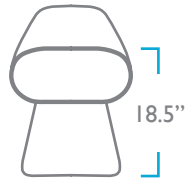

AVAILABLE CUSTOMIZATIONS

CONTRAST WELT

QUESTIONS?

HELLO@COLEYHOME.COM

980.237.9861

SMALL

MEDIUM

LARGE

OVERALL

HEIGHT: 18.5"

DEPTH: 15"

PACK WEIGHT

SMALL: 35 LBS

MEDIUM: 40 LBS

LARGE: 45 LBS