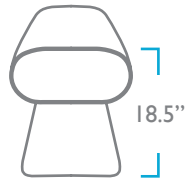

AVAILABLE CUSTOMIZATIONS

CONTRAST WELT

QUESTIONS?

HELLO@COLEYHOME.COM

980.237.9861

SMALL

MEDIUM

LARGE

OVERALL

HEIGHT: 18.5"

DEPTH: 15"

PACK WEIGHT

SMALL: 35 LBS

MEDIUM: 40 LBS

LARGE: 45 LBS