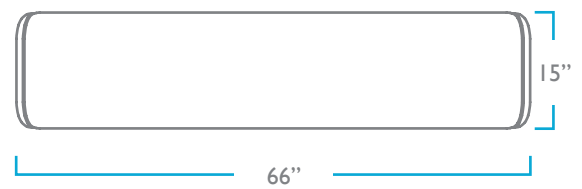

AVAILABLE CUSTOMIZATIONS

CONTRAST WELT

QUESTIONS?

HELLO@COLEYHOME.COM

980.237.9861

SMALL

MEDIUM

LARGE

OVERALL

HEIGHT: 18.5"

DEPTH: 15"

PACK WEIGHT

SMALL: 35 LBS

MEDIUM: 40 LBS

LARGE: 45 LBS