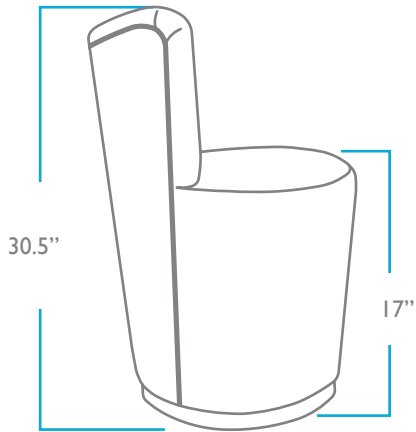

SIDE

BACK

OVERALL

HEIGHT: 30.5"
TOP WIDTH: 26"
BASE WIDTH: 24"
DEPTH: 25.5"

SEAT

HEIGHT: 17"

PACK WEIGHT

50 LBS