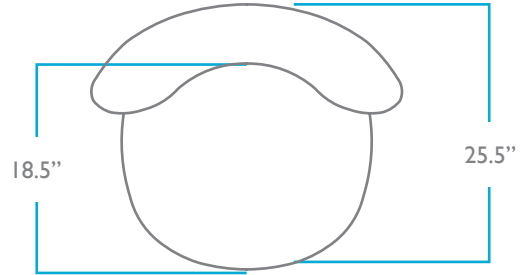

SIDE

BACK

OVERALL

HEIGHT: 30.5"
TOP WIDTH: 26"
BASE WIDTH: 24"
DEPTH: 25.5"

SEAT

HEIGHT: 17"

PACK WEIGHT

50 LBS