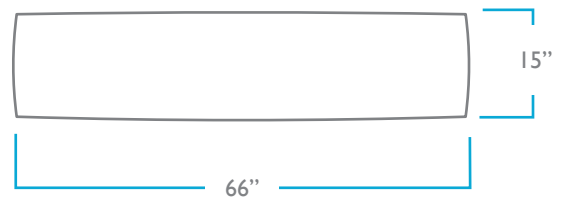

## SMALL

### OVERALL

HEIGHT: 18"

DEPTH: 15"

SMALL WIDTH: 30"

MEDIUM WIDTH: 50"

LARGE WIDTH: 66"