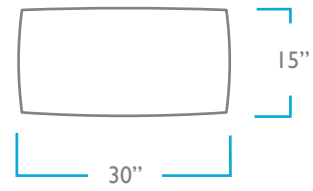

SMALL

MEDIUM

LARGE

OVERALL

HEIGHT: 18"

DEPTH: 15"

SMALL WIDTH: 30"

MEDIUM WIDTH: 50"

LARGE WIDTH: 66"

PACK WEIGHT

SMALL: 30 LBS

MEDIUM: 40 LBS

LARGE: 45 LBS