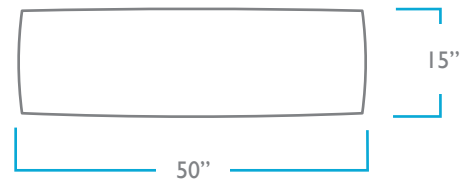

SMALL

MEDIUM

LARGE

OVERALL

HEIGHT: 18"

DEPTH: 15"

SMALL WIDTH: 30"

MEDIUM WIDTH: 50"

LARGE WIDTH: 66"

PACK WEIGHT

SMALL: 30 LBS

MEDIUM: 40 LBS

LARGE: 45 LBS